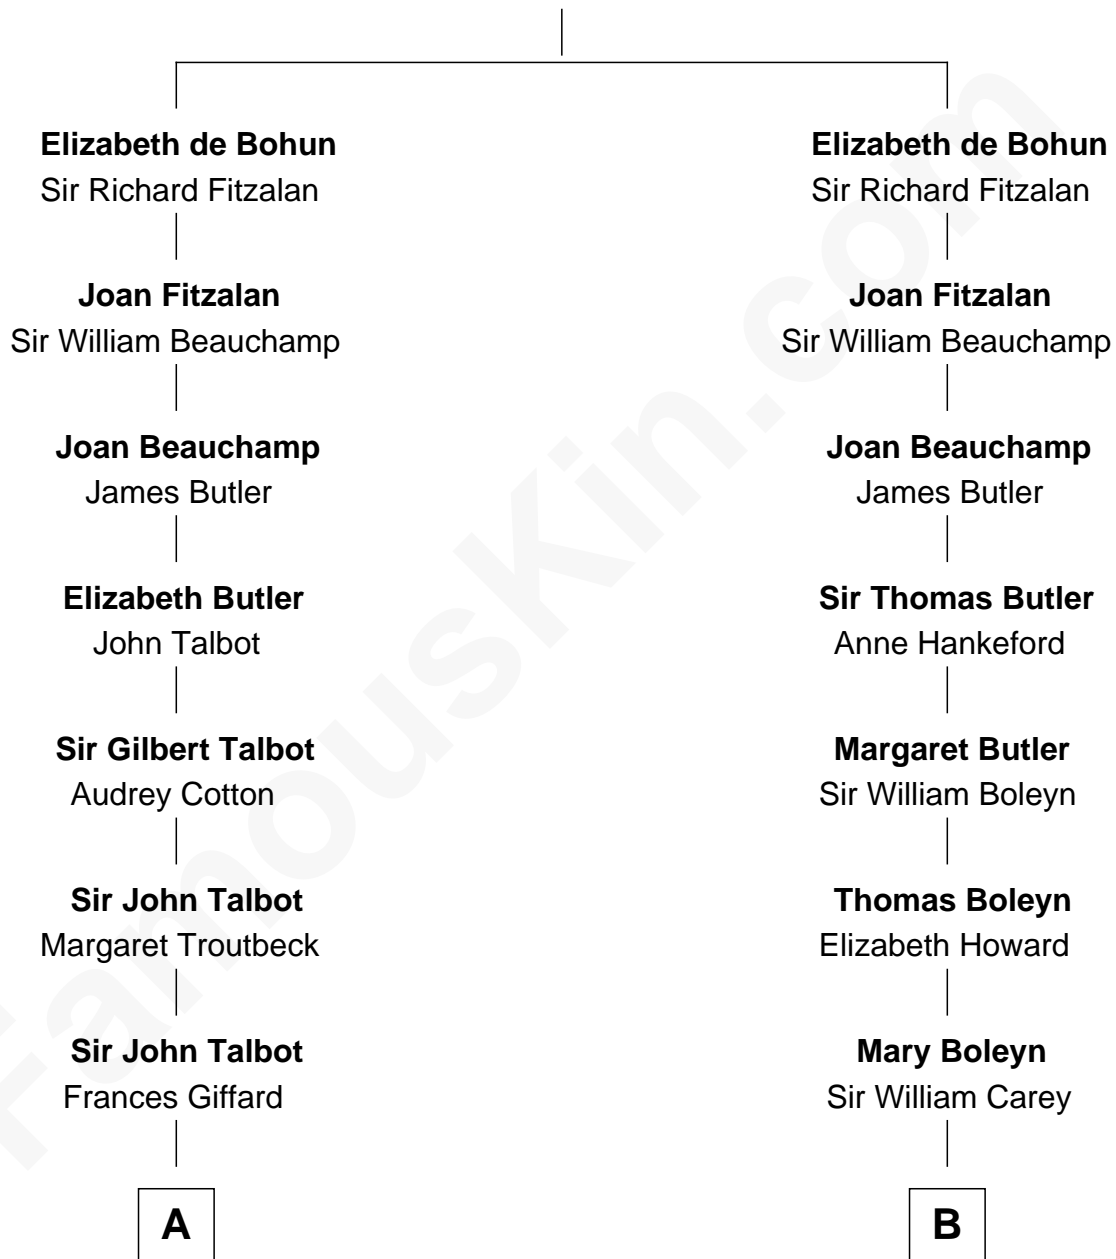

FamousKin.com Relationship Chart of

Prince Harry
Duke of Sussex

16th cousin 4 times removed of

Charles Darwin
Theory of Evolution

Sir William de Bohun
Elizabeth de Badlesmere

C

Elizabeth Bowes-Lyon

George VI, King of the United Kingdom

Elizabeth II, Queen of the United Kingdom

Prince Philip of Edinburgh

Charles III, King of the United Kingdom

Princess Diana Frances Spencer

Prince Harry

Duke of Sussex

FamousKin.com