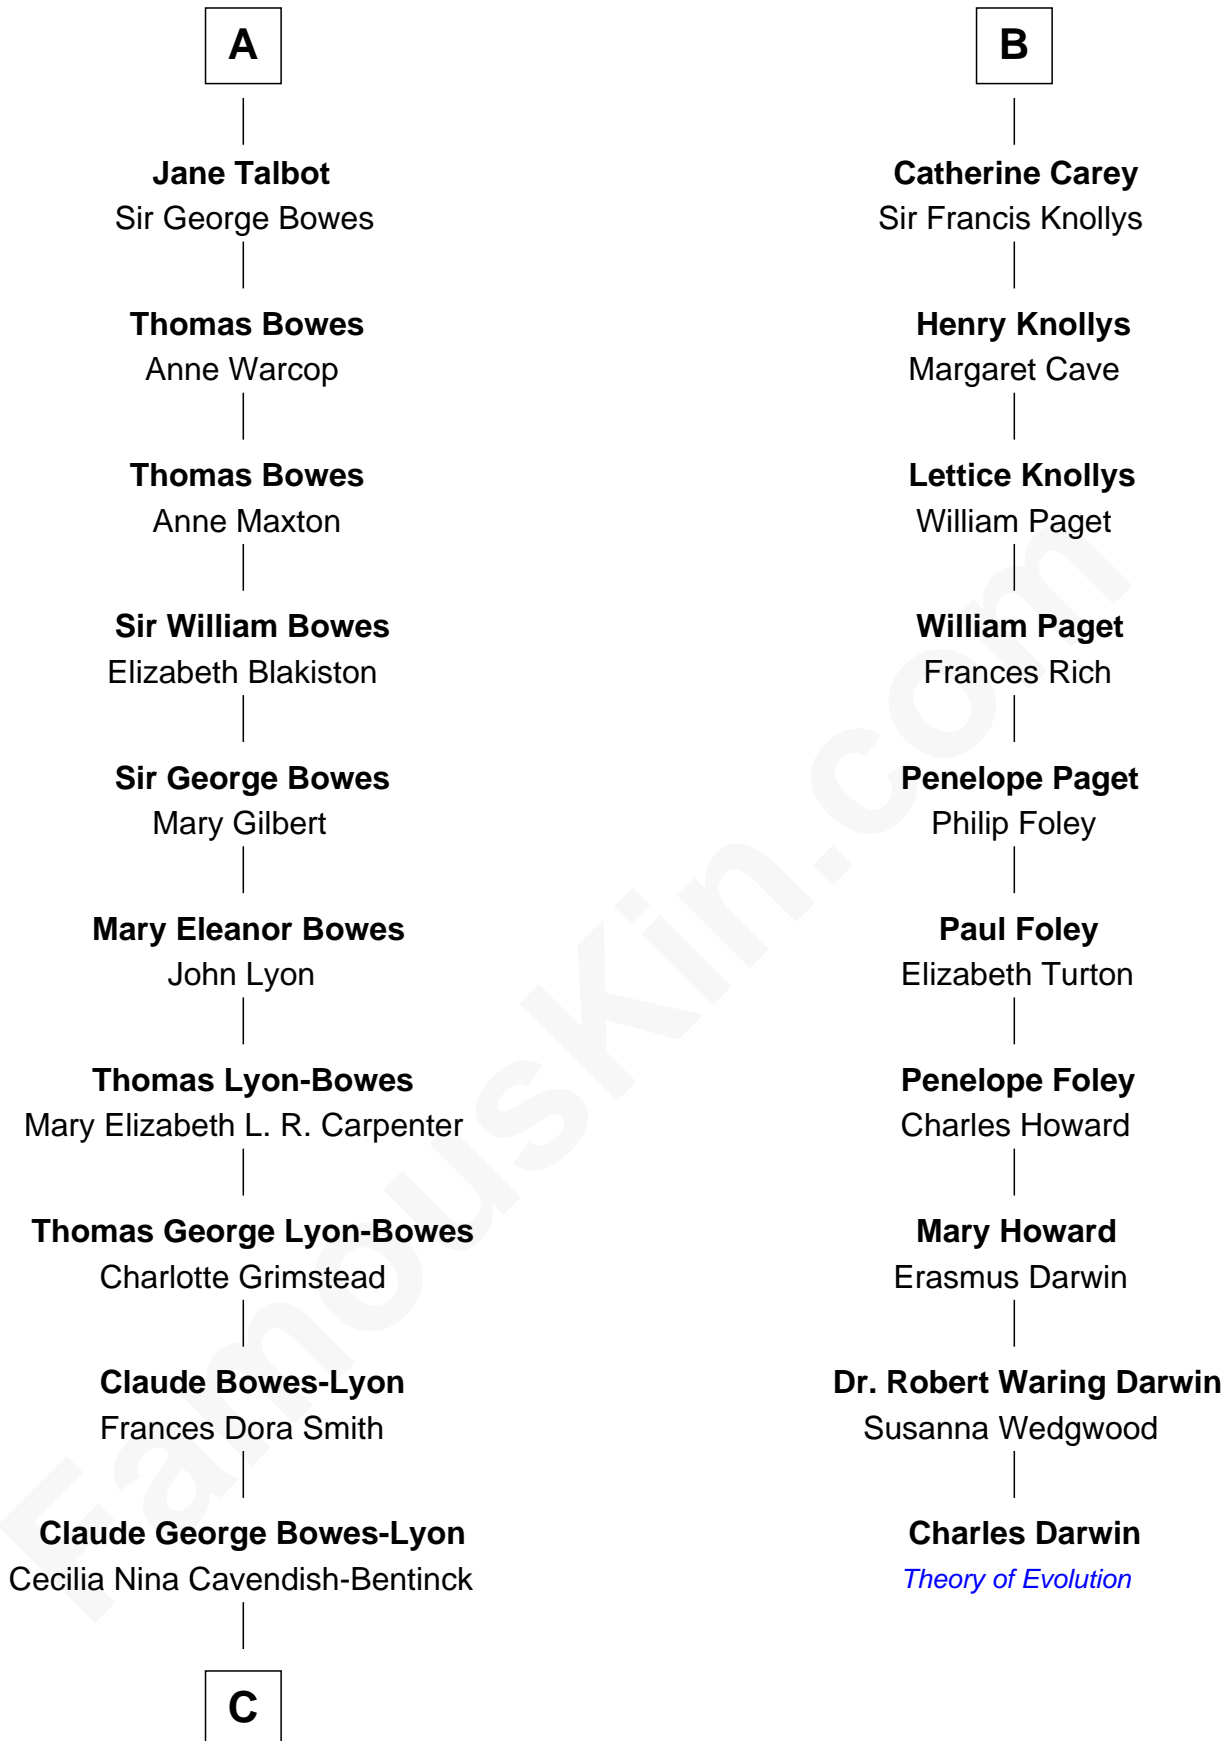

FamousKin.com Relationship Chart of

Prince Harry
Duke of Sussex

16th cousin 4 times removed of

Charles Darwin
Theory of Evolution

Sir William de Bohun
Elizabeth de Badlesmere

C

Elizabeth Bowes-Lyon

George VI, King of the United Kingdom

Elizabeth II, Queen of the United Kingdom

Prince Philip of Edinburgh

Charles III, King of the United Kingdom

Princess Diana Frances Spencer

Prince Harry

Duke of Sussex

FamousKin.com