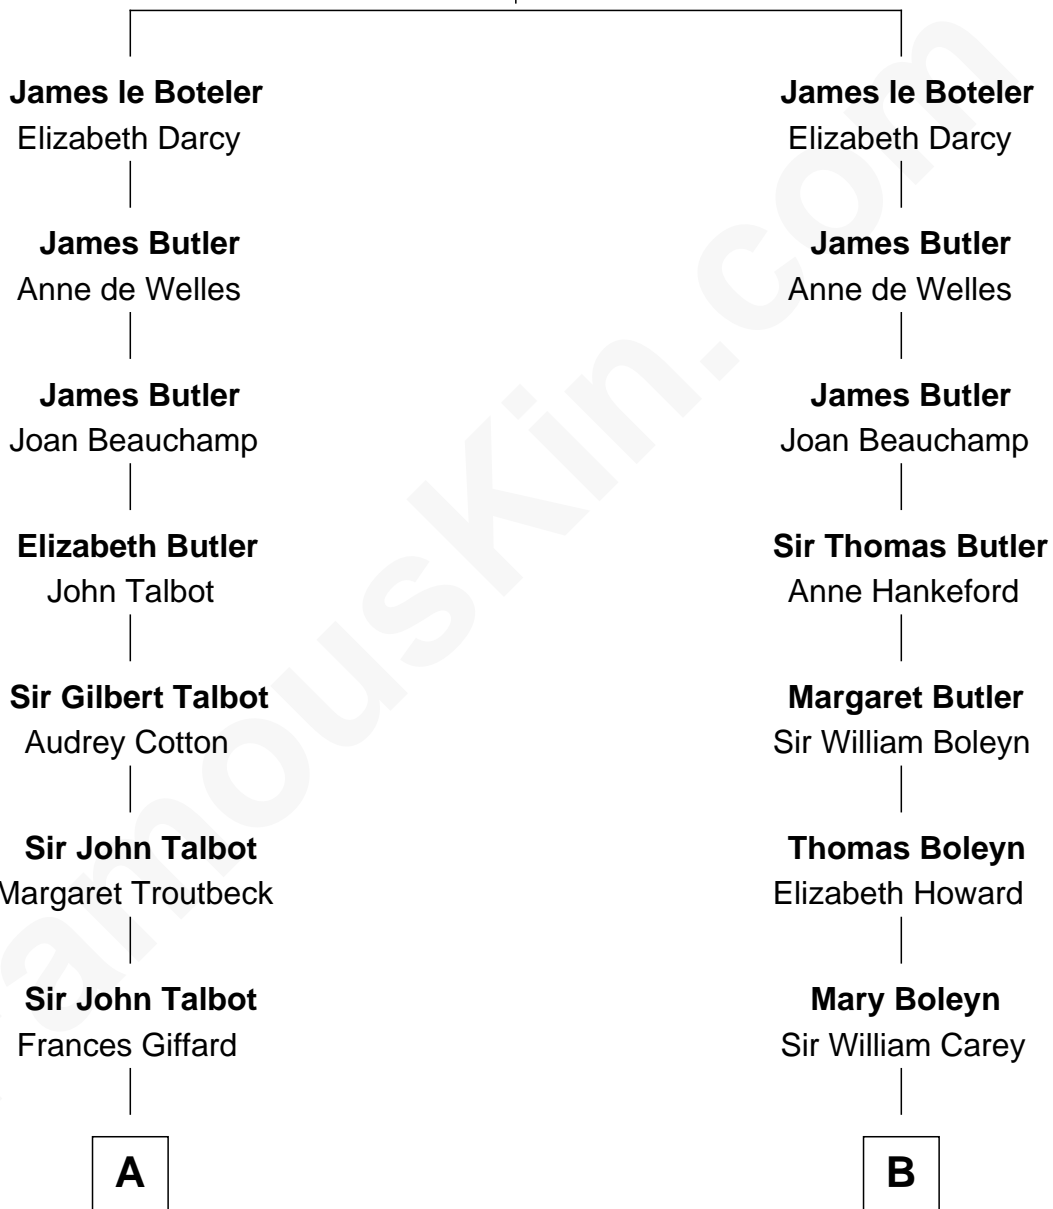

# FamousKin.com Relationship Chart of

**Prince Harry**  
*Duke of Sussex*

16th cousin 4 times removed of

**Charles Darwin**  
*Theory of Evolution*

**Sir James le Boteler**  
Eleanor de Bohun

**C**

**Elizabeth Bowes-Lyon**

George VI, King of the United Kingdom

**Elizabeth II, Queen of the United Kingdom**

Prince Philip of Edinburgh

**Charles III, King of the United Kingdom**

Princess Diana Frances Spencer

**Prince Harry**

*Duke of Sussex*