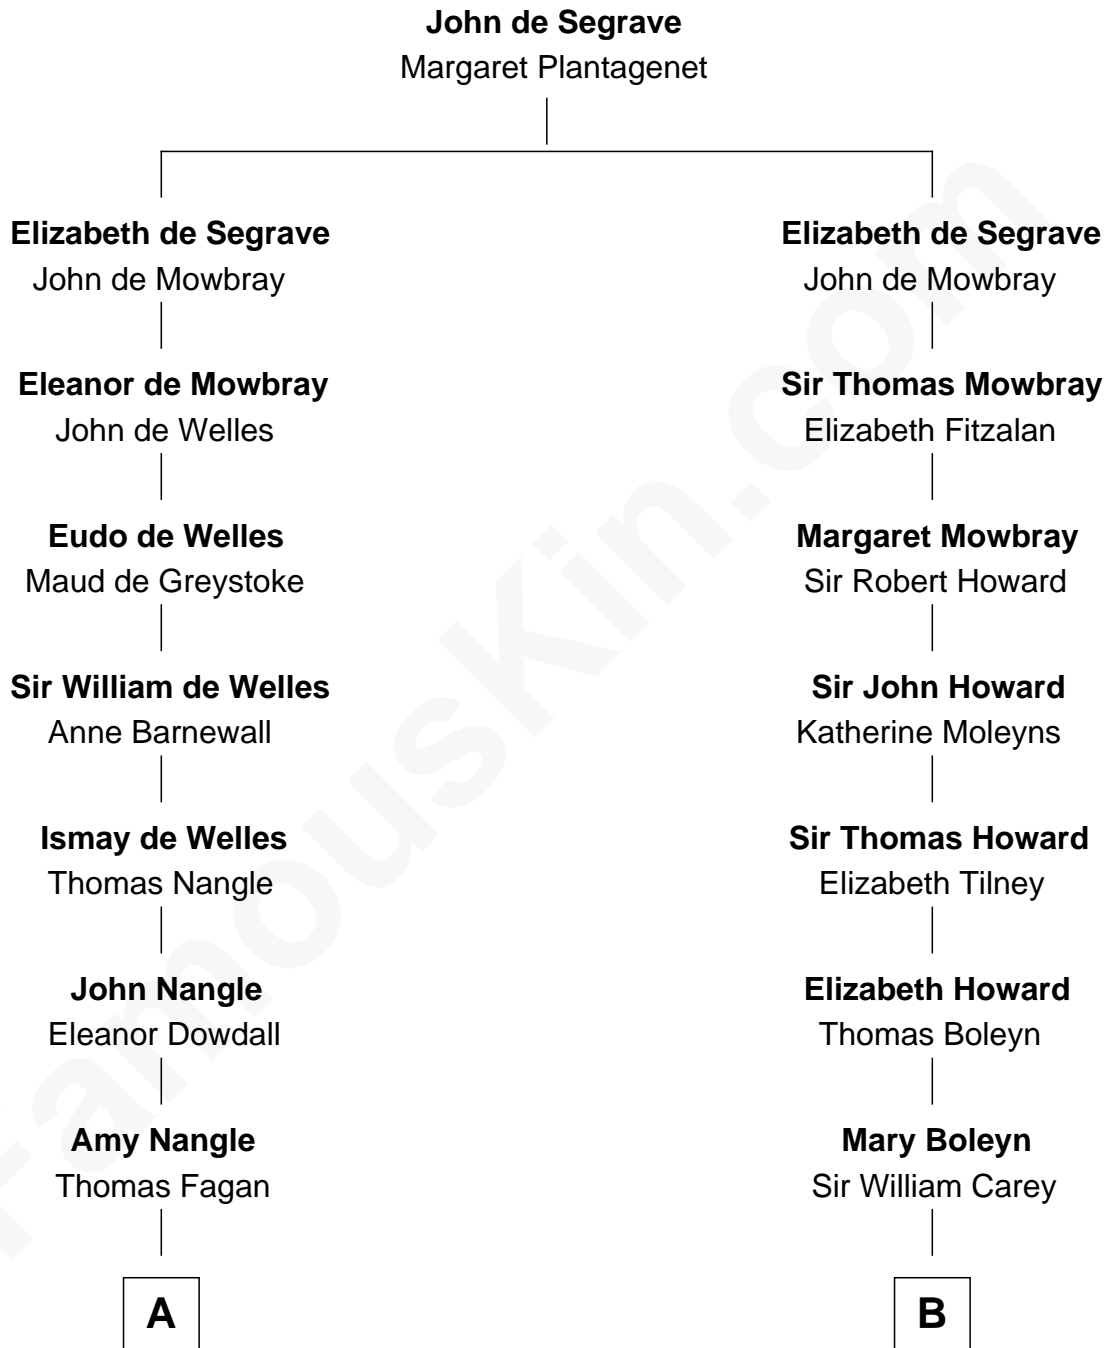

FamousKin.com Relationship Chart of

Prince Harry

Duke of Sussex

16th cousin 4 times removed of

Charles Darwin

Theory of Evolution

C

Elizabeth Bowes-Lyon

George VI, King of the United Kingdom

Elizabeth II, Queen of the United Kingdom

Prince Philip of Edinburgh

Charles III, King of the United Kingdom

Princess Diana Frances Spencer

Prince Harry

Duke of Sussex

FamousKin.com