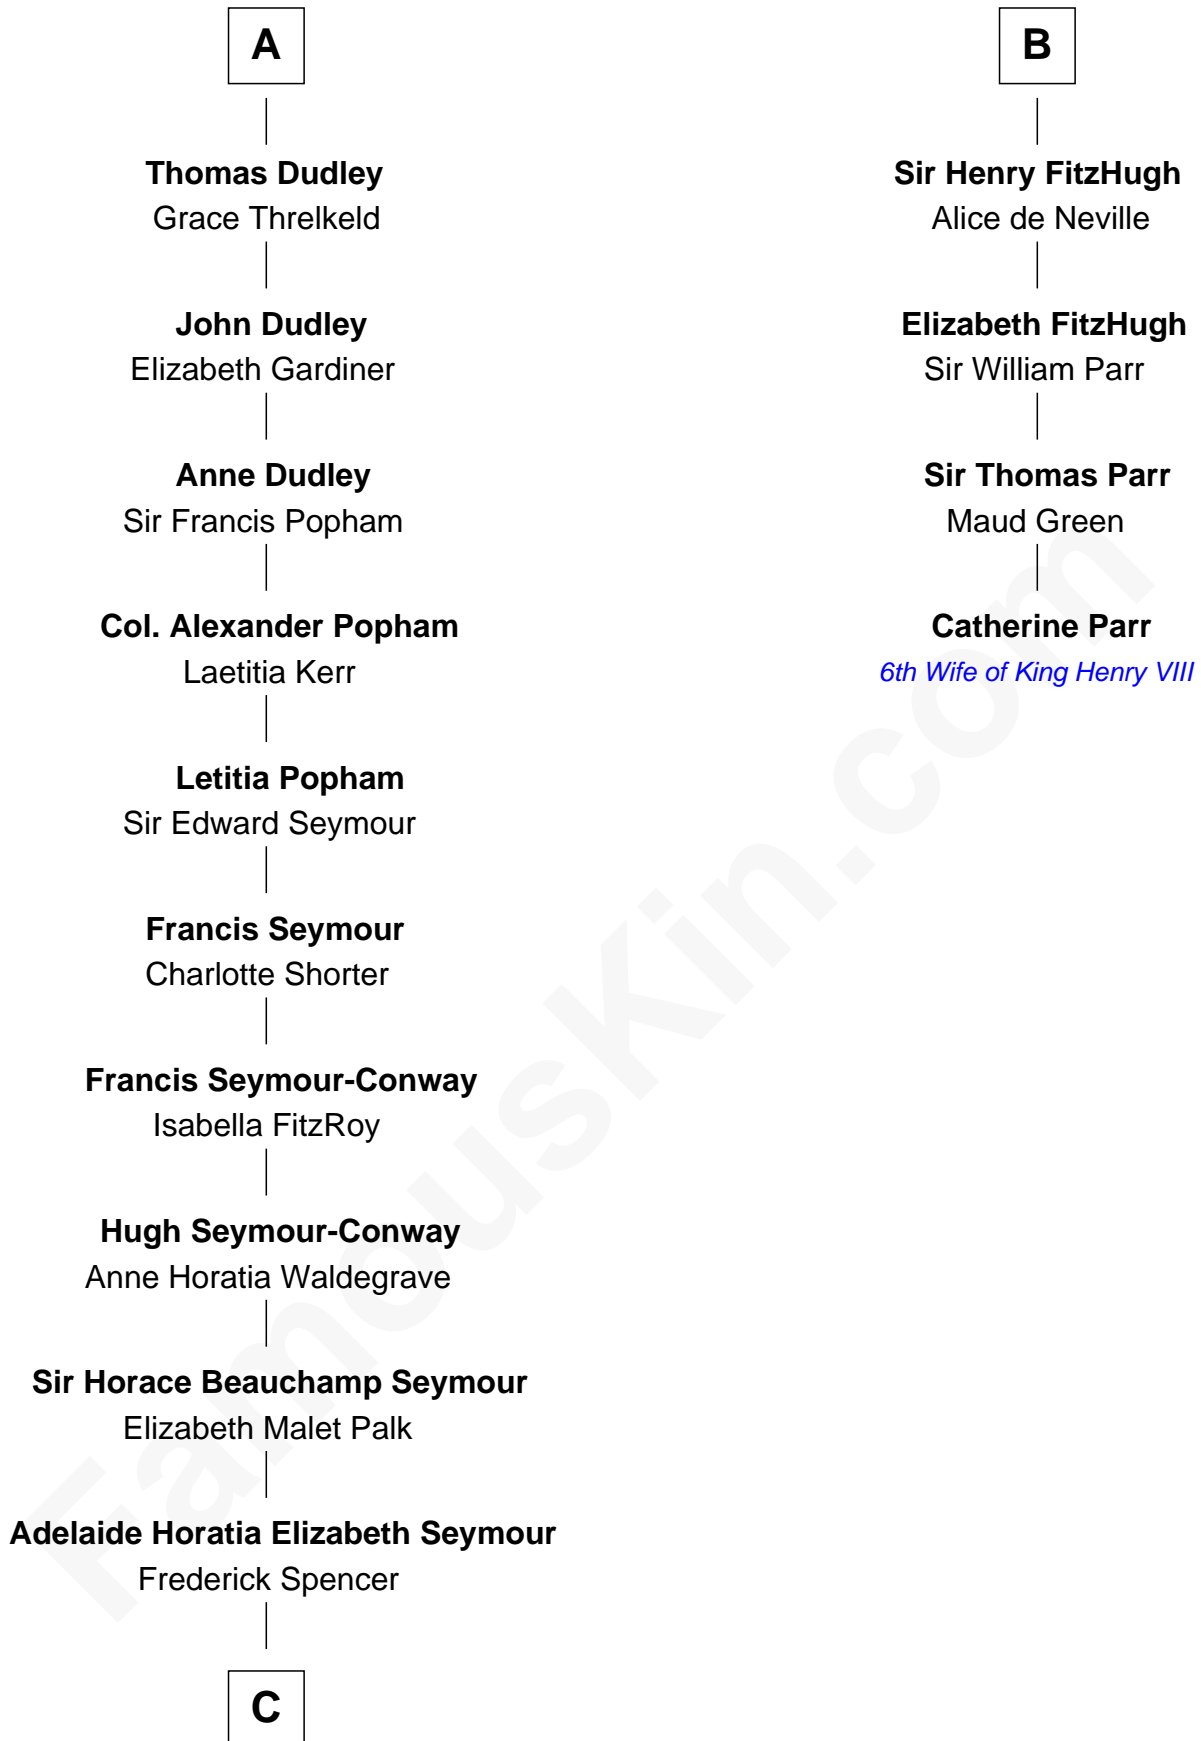

FamousKin.com Relationship Chart of

Prince Harry
Duke of Sussex

10th cousin 11 times removed of

Catherine Parr
6th Wife of King Henry VIII

Sir Richard FitzRoy
Rose de Dover

C

Charles Robert Spencer

Margaret Baring

Albert Edward John Spencer

Cynthia Elinor Beatrix Hamilton

Edward John Spencer

Frances Ruth Burke Roche

Princess Diana Frances Spencer

Charles III, King of the United Kingdom

Prince Harry

Duke of Sussex