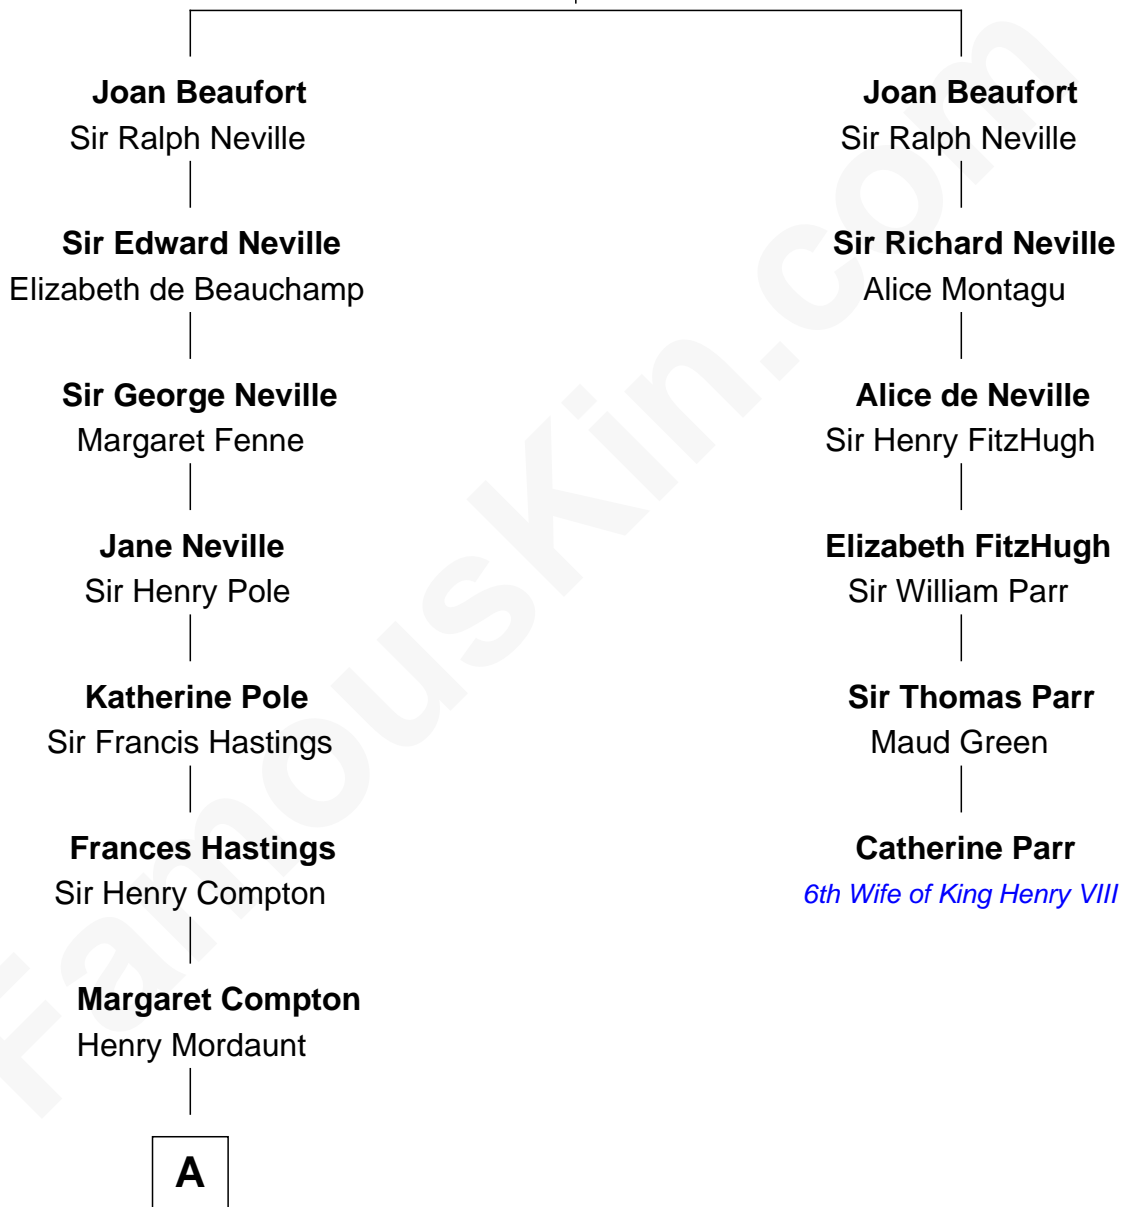

FamousKin.com Relationship Chart of

Prince Harry

Duke of Sussex

5th cousin 13 times removed of

Catherine Parr

6th Wife of King Henry VIII

John of Gaunt

Katherine Roet

A

Sir John Mordaunt

Elizabeth Howard

John Mordaunt

Elizabeth Carey

Lewis Mordaunt

Mary Collyer

Anna Maria Mordaunt