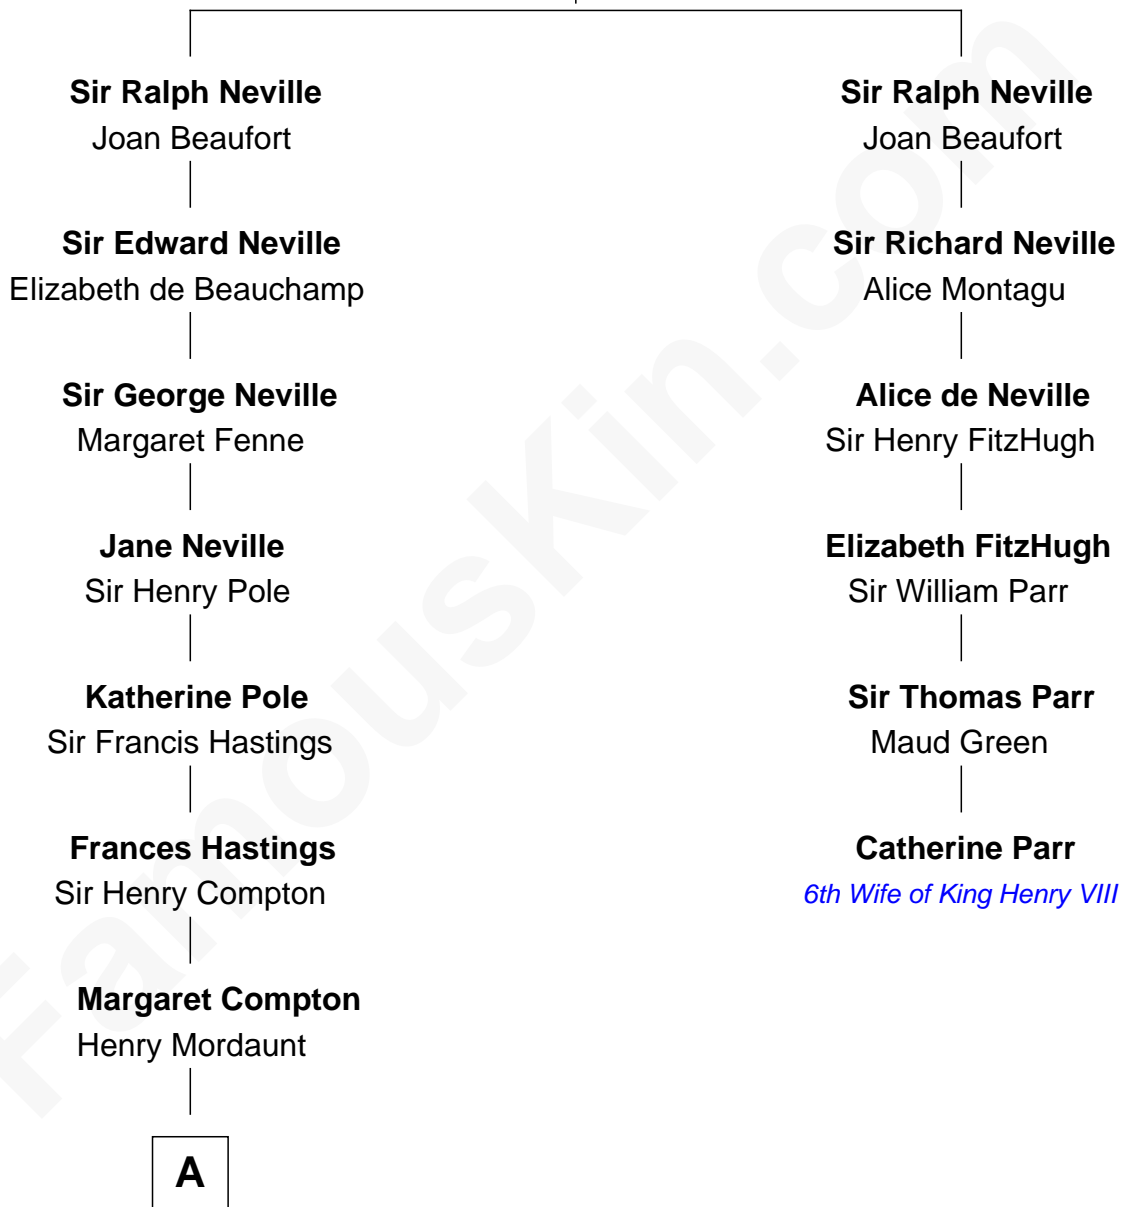

FamousKin.com Relationship Chart of

Prince Harry
Duke of Sussex

5th cousin 13 times removed of

Catherine Parr
6th Wife of King Henry VIII

Sir John de Neville
Maude de Percy

A

Sir John Mordaunt

Elizabeth Howard