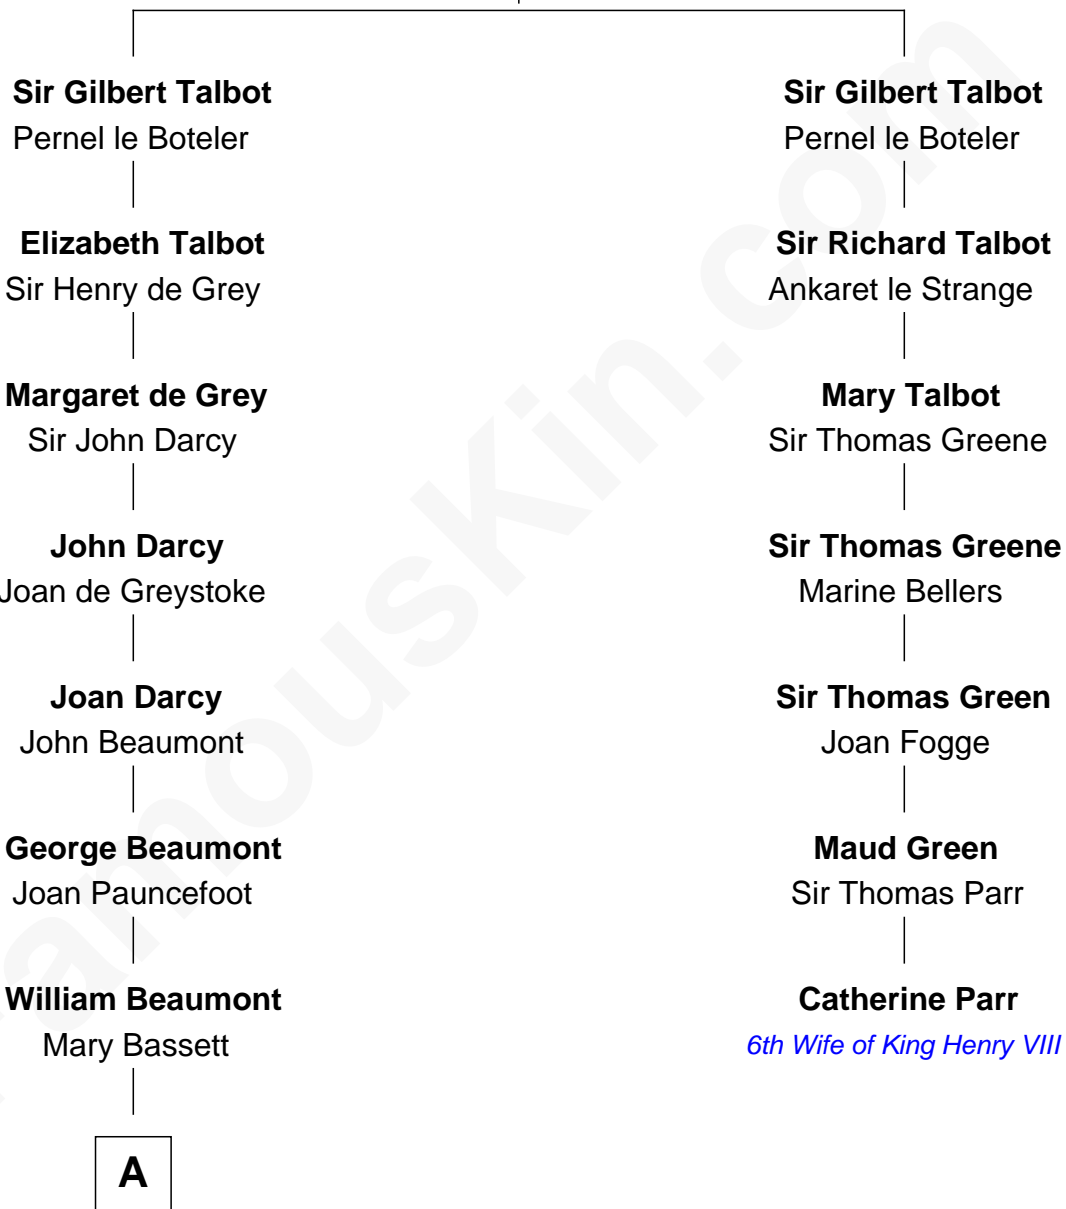

FamousKin.com Relationship Chart of

Prince Harry

Duke of Sussex

6th cousin 15 times removed of

Catherine Parr

6th Wife of King Henry VIII

Richard Talbot
Elizabeth Comyn

B

Rosalind Cecilia Caroline Bingham

James Albert Edward Hamilton

Cynthia Elinor Beatrix Hamilton

Albert Edward John Spencer

Edward John Spencer

Frances Ruth Burke Roche

Princess Diana Frances Spencer

Charles III, King of the United Kingdom