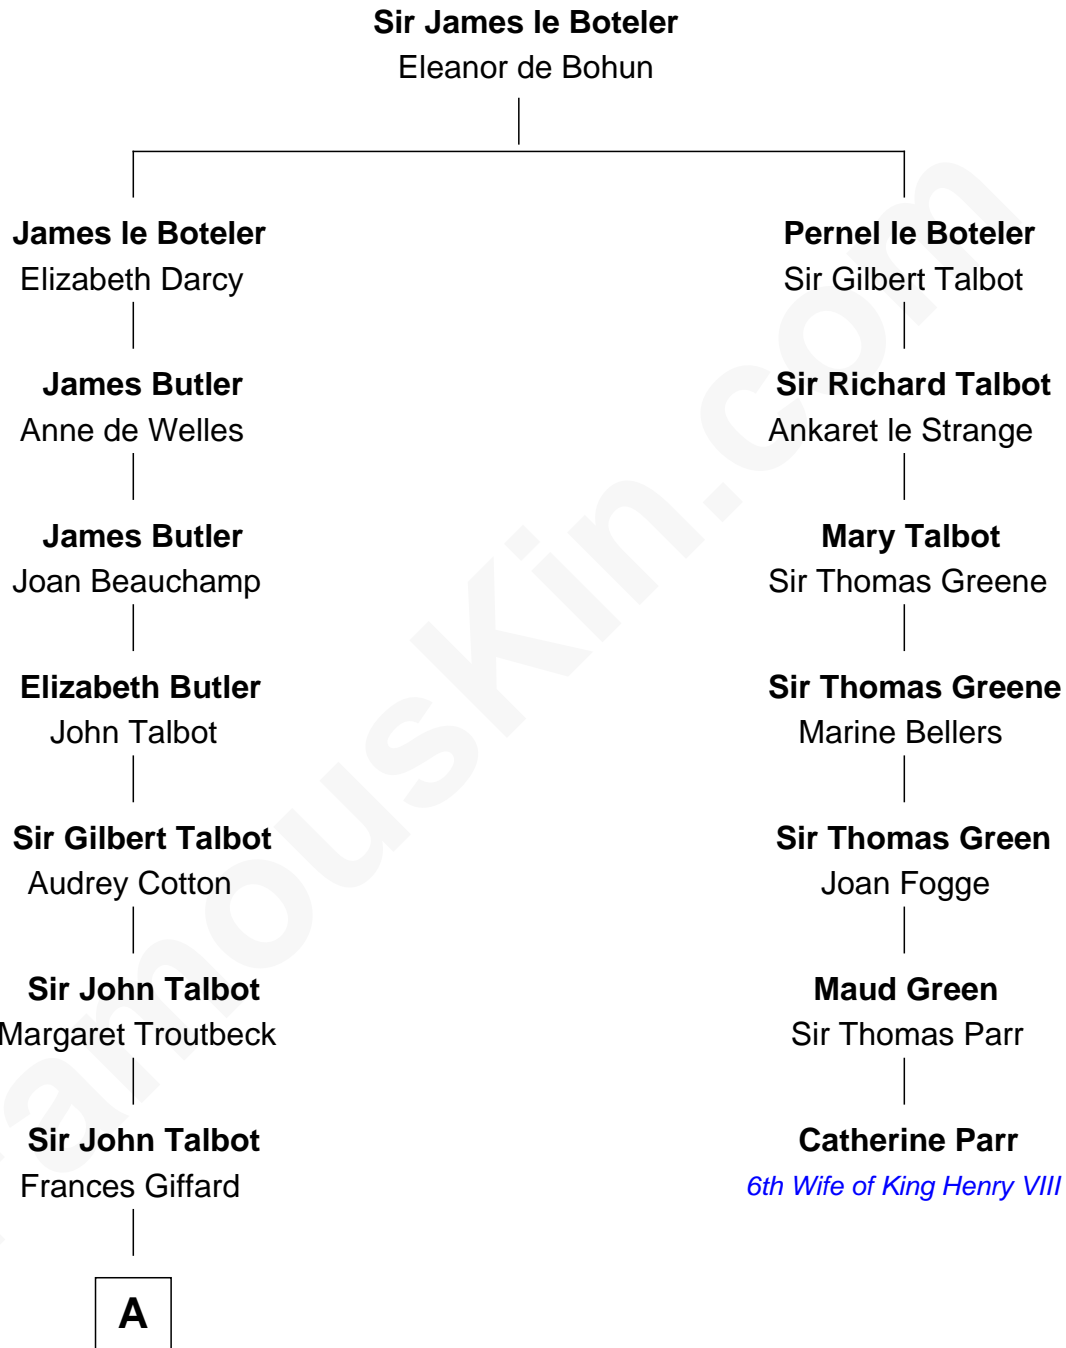

# FamousKin.com Relationship Chart of

**Prince Harry**  
*Duke of Sussex*

6th cousin 14 times removed of

**Catherine Parr**  
*6th Wife of King Henry VIII*

**B**

—  
**Elizabeth Bowes-Lyon**

George VI, King of the United Kingdom

—  
**Elizabeth II, Queen of the United Kingdom**

Prince Philip of Edinburgh

—  
**Charles III, King of the United Kingdom**

Princess Diana Frances Spencer

—  
**Prince Harry**

*Duke of Sussex*

FamousKin.com