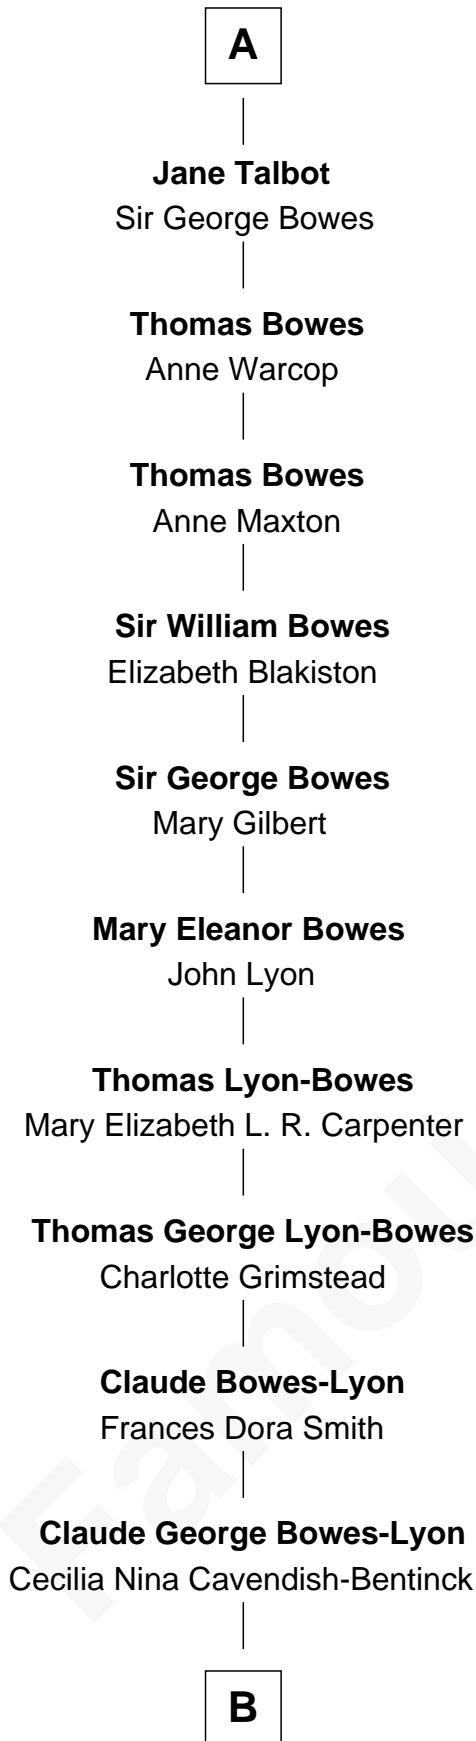

# FamousKin.com Relationship Chart of

**Prince Harry**  
*Duke of Sussex*

6th cousin 14 times removed of

**Catherine Parr**  
*6th Wife of King Henry VIII*

**B**

—  
**Elizabeth Bowes-Lyon**

George VI, King of the United Kingdom

—  
**Elizabeth II, Queen of the United Kingdom**

Prince Philip of Edinburgh

—  
**Charles III, King of the United Kingdom**

Princess Diana Frances Spencer

—  
**Prince Harry**

*Duke of Sussex*

FamousKin.com