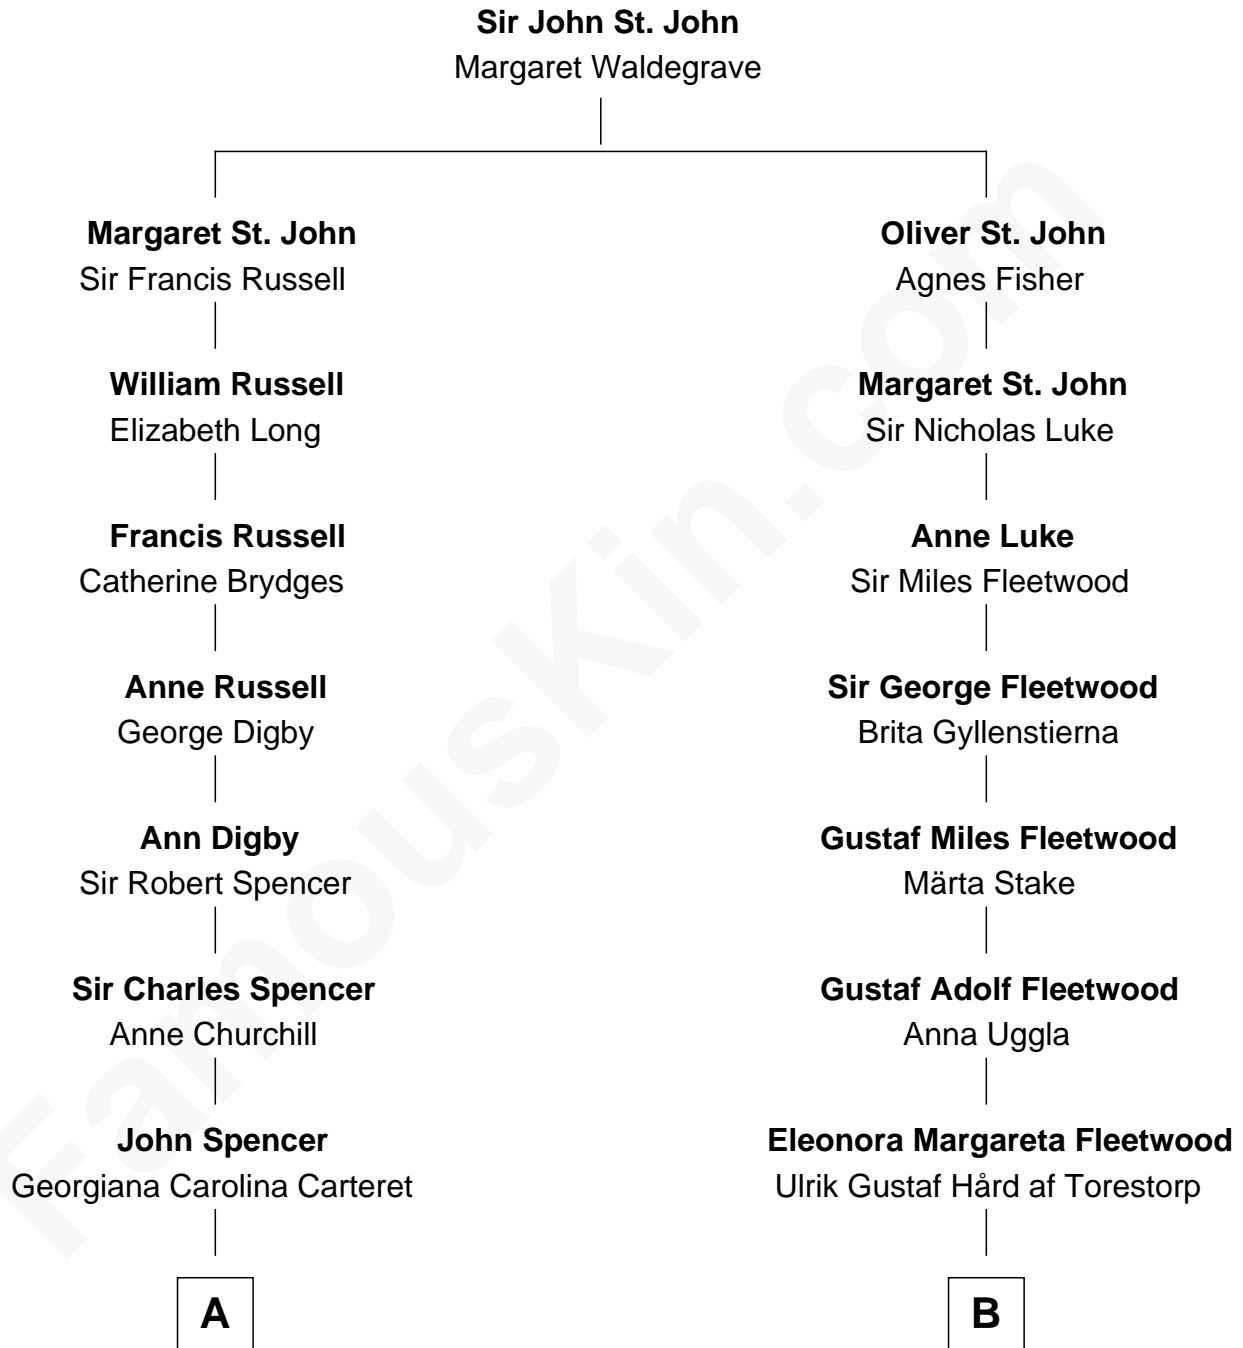

# FamousKin.com Relationship Chart of

**Prince Harry**  
*Duke of Sussex*

13th cousin 1 time removed of

**Jake Gyllenhaal**  
*Movie Actor*

**A**

**John Spencer**  
Margaret Georgiana Poyntz

**George John Spencer**  
Lavina Bingham

**Frederick Spencer**  
Adelaide Horatia Elizabeth Seymour

**Charles Robert Spencer**  
Margaret Baring

**Albert Edward John Spencer**  
Cynthia Elinor Beatrix Hamilton

**Edward John Spencer**  
Frances Ruth Burke Roche

**Princess Diana Frances Spencer**  
Charles III, King of the United Kingdom

**Prince Harry**  
*Duke of Sussex*

**B**

**Anna Hård af Torestorp**  
Leonard Gyllenhaal

**Fredrik Leonard Gyllenhaal**  
Christina Lovisa Westling

**Anders Leonard Gyllenhaal**  
Selma Amanda Nelson

**Leonard Ephraim Gyllenhaal**  
Philo Pendleton

**Hugh Anders Gyllenhaal**  
Virginia Lowrie Childs

**Stephen Roark Gyllenhaal**  
Naomi Achs

**Jake Gyllenhaal**  
*Movie Actor*