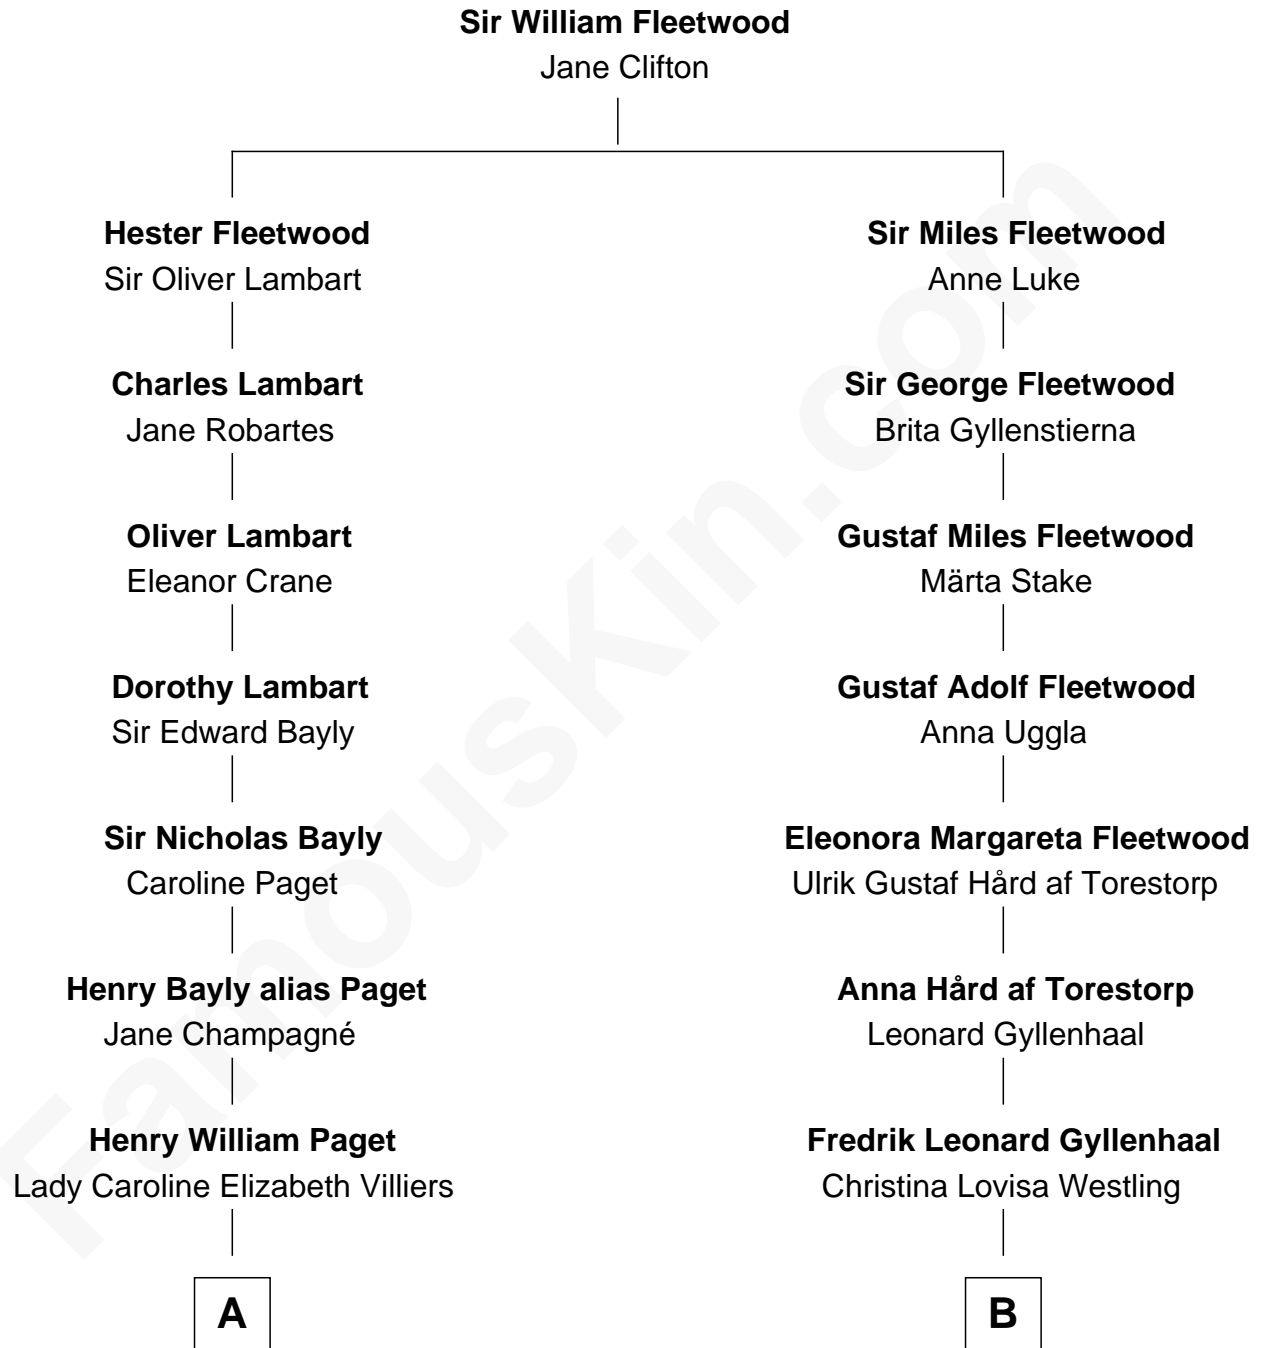

FamousKin.com Relationship Chart of

Prince Harry
Duke of Sussex

11th cousin 2 times removed of

Jake Gyllenhaal
Movie Actor

A

Lady Caroline Paget
Charles Gordon-Lennox

Cecilia Catherine Gordon-Lennox
Charles George Bingham

Rosalind Cecilia Caroline Bingham
James Albert Edward Hamilton

Cynthia Elinor Beatrix Hamilton
Albert Edward John Spencer

Edward John Spencer
Frances Ruth Burke Roche

Princess Diana Frances Spencer
Charles III, King of the United Kingdom

Prince Harry
Duke of Sussex

B

Anders Leonard Gyllenhaal
Selma Amanda Nelson

Leonard Ephraim Gyllenhaal
Philo Pendleton

Hugh Anders Gyllenhaal
Virginia Lowrie Childs

Stephen Roark Gyllenhaal
Naomi Achs

Jake Gyllenhaal
Movie Actor