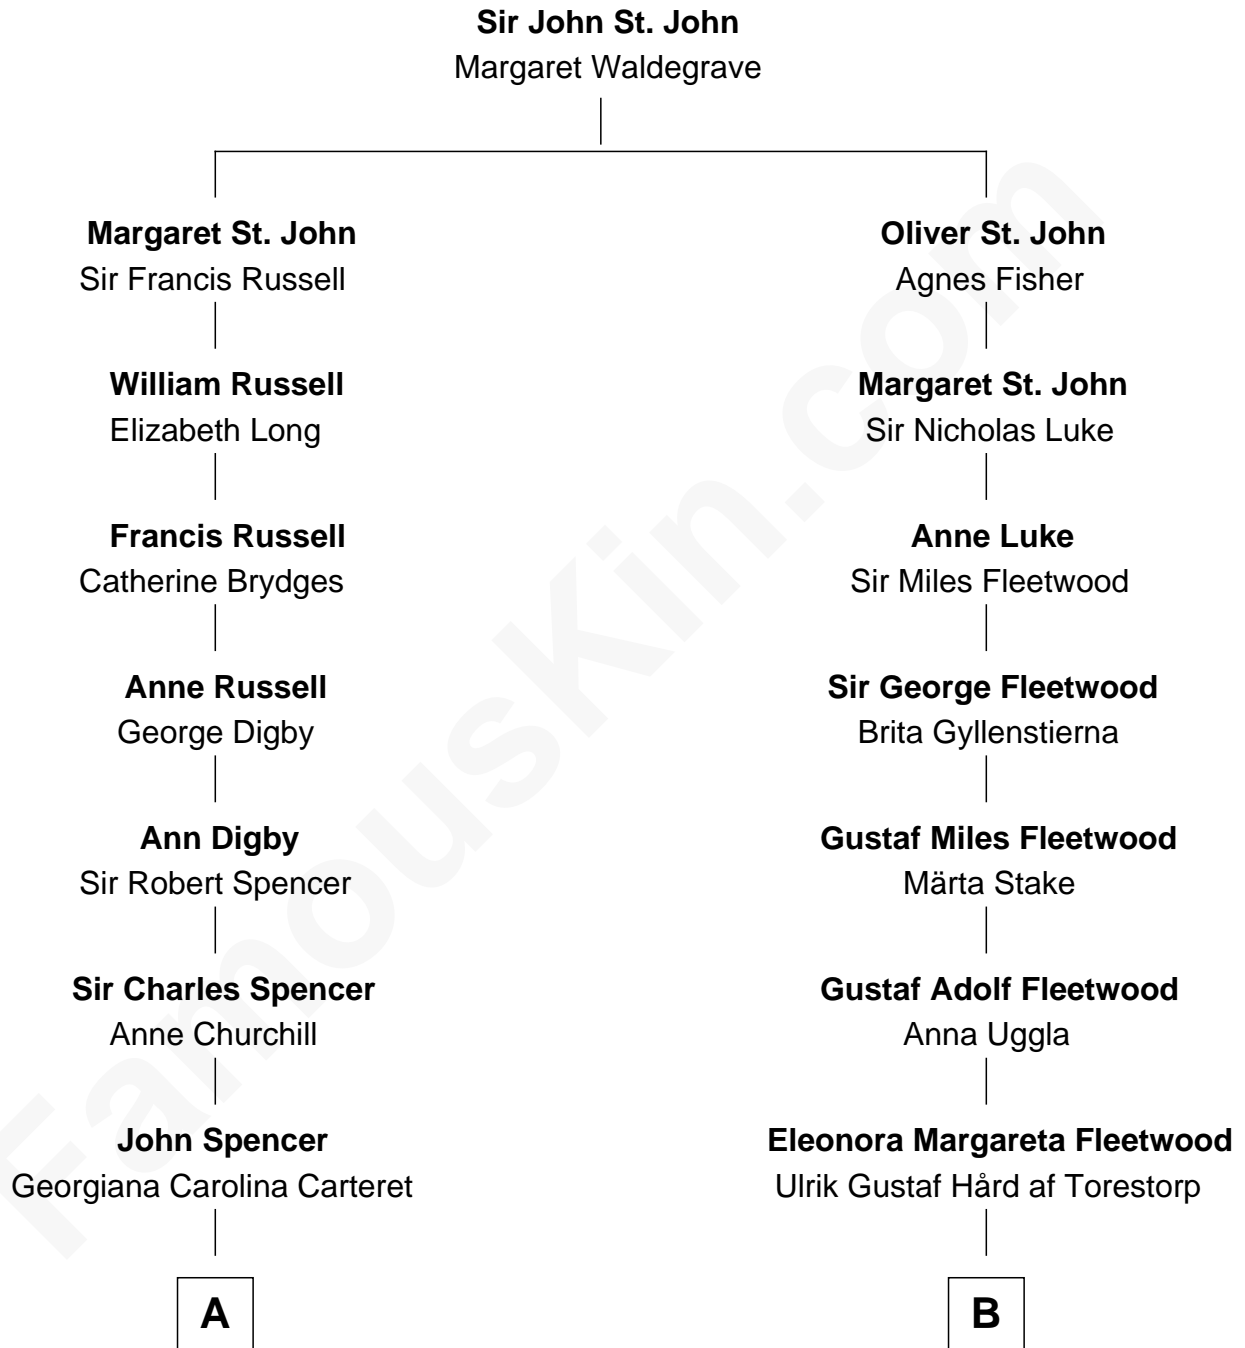

FamousKin.com Relationship Chart of

Prince Harry
Duke of Sussex

13th cousin 1 time removed of

Maggie Gyllenhaal
Movie Actress

A

John Spencer
Margaret Georgiana Poyntz

George John Spencer
Lavina Bingham

Frederick Spencer
Adelaide Horatia Elizabeth Seymour

Charles Robert Spencer
Margaret Baring

Albert Edward John Spencer
Cynthia Elinor Beatrix Hamilton

Edward John Spencer
Frances Ruth Burke Roche

Princess Diana Frances Spencer
Charles III, King of the United Kingdom

Prince Harry
Duke of Sussex

B

Anna Hård af Torestorp
Leonard Gyllenhaal

Fredrik Leonard Gyllenhaal
Christina Lovisa Westling

Anders Leonard Gyllenhaal
Selma Amanda Nelson

Leonard Ephraim Gyllenhaal
Philo Pendleton