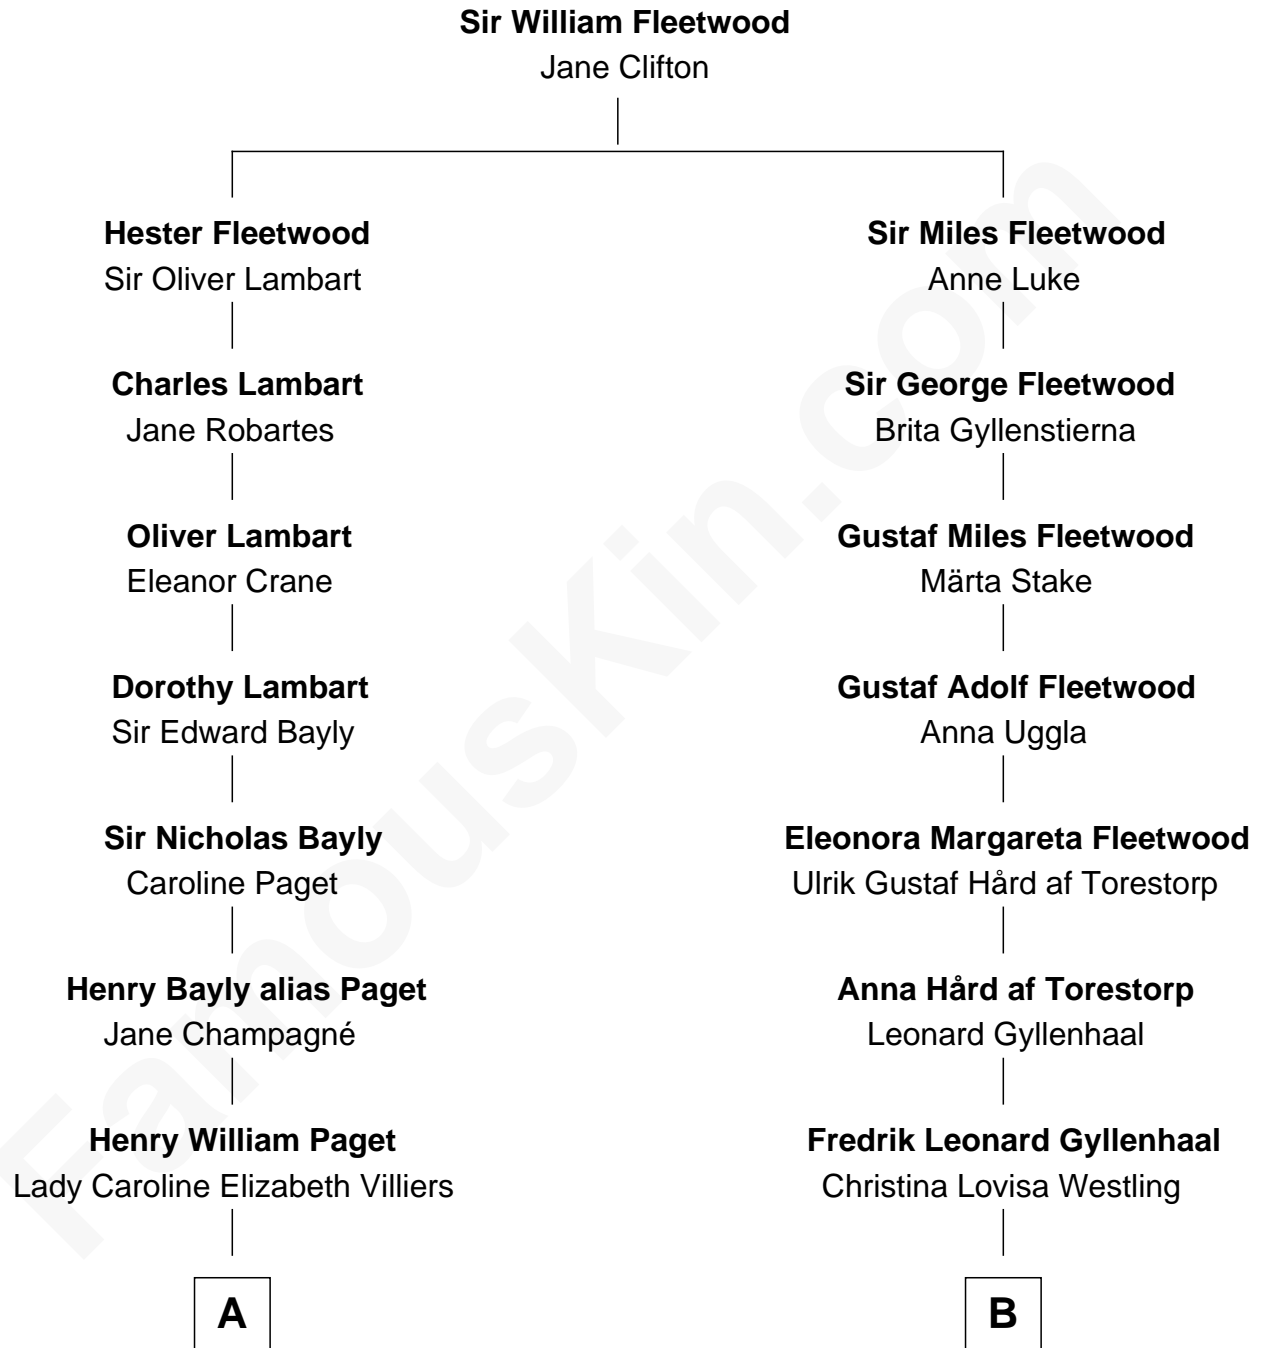

FamousKin.com Relationship Chart of

Prince Harry
Duke of Sussex

11th cousin 2 times removed of

Maggie Gyllenhaal
Movie Actress

A

Lady Caroline Paget
Charles Gordon-Lennox

Cecilia Catherine Gordon-Lennox
Charles George Bingham

Rosalind Cecilia Caroline Bingham
James Albert Edward Hamilton

Cynthia Elinor Beatrix Hamilton
Albert Edward John Spencer

Edward John Spencer
Frances Ruth Burke Roche

Princess Diana Frances Spencer
Charles III, King of the United Kingdom

Prince Harry
Duke of Sussex

B

Anders Leonard Gyllenhaal
Selma Amanda Nelson

Leonard Ephraim Gyllenhaal
Philo Pendleton

Hugh Anders Gyllenhaal
Virginia Lowrie Childs

Stephen Roark Gyllenhaal
Naomi Achs

Maggie Gyllenhaal
Movie Actress