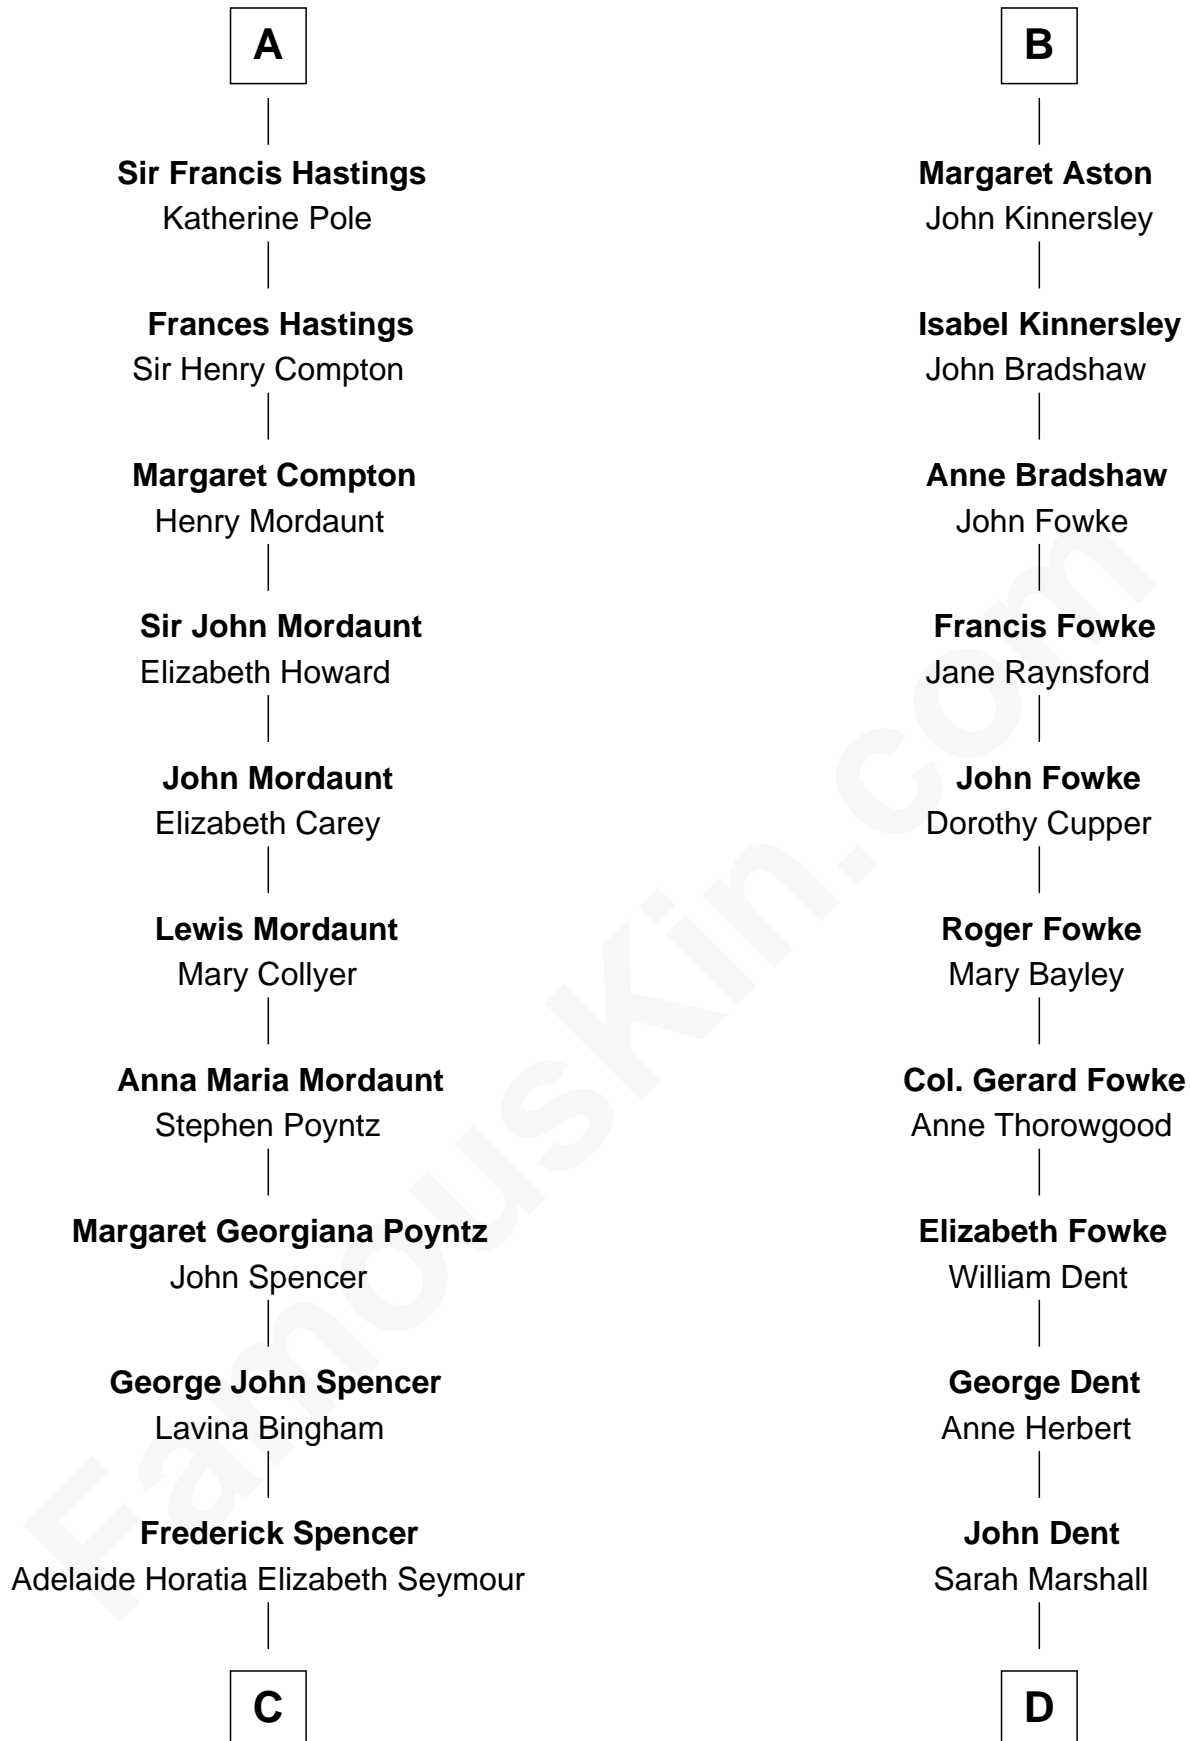

# FamousKin.com Relationship Chart of

**Prince Harry**  
*Duke of Sussex*

19th cousin 2 times removed of

**General James Longstreet**  
*Confederate Army - U.S. Civil War*

**C**

**Charles Robert Spencer**

Margaret Baring

**Albert Edward John Spencer**

Cynthia Elinor Beatrix Hamilton

**Edward John Spencer**

Frances Ruth Burke Roche

**Princess Diana Frances Spencer**

Charles III, King of the United Kingdom

**Prince Harry**

*Duke of Sussex*

**D**

**Thomas Marshall Dent**

Anne Magruder

**Mary Anna Dent**

James Longstreet

**General James Longstreet**

*Confederate Army - U.S. Civil War*

FamousKin.com