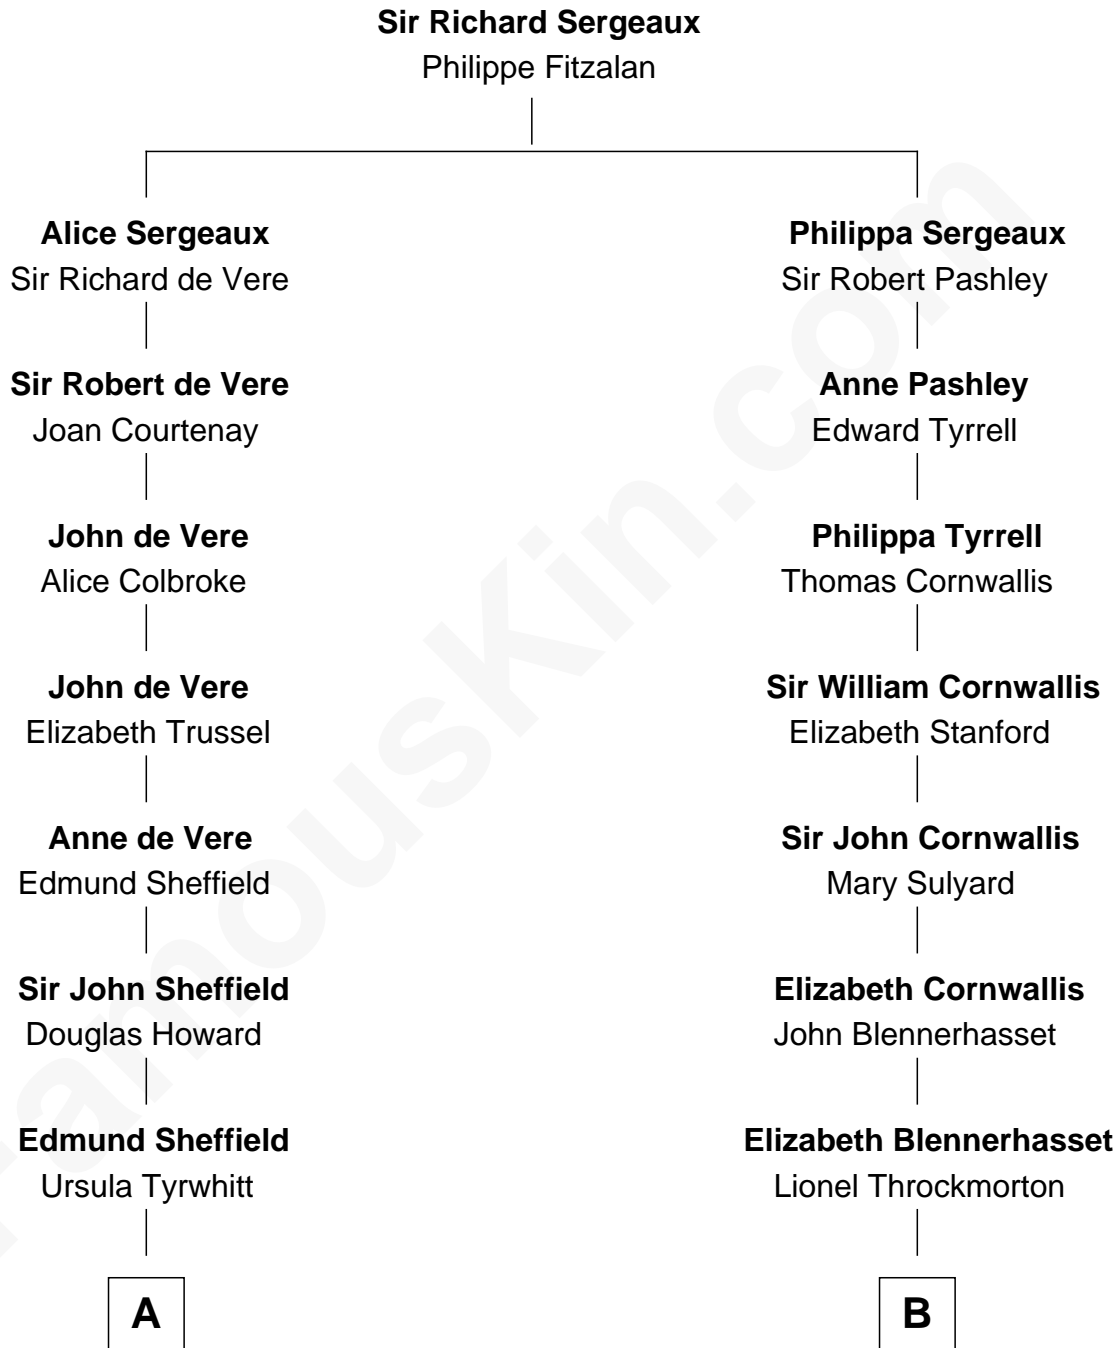

FamousKin.com
Relationship Chart of
Prince Harry
Duke of Sussex

15th cousin 5 times removed of
General James Longstreet
Confederate Army - U.S. Civil War

C

—
Albert Edward John Spencer

Cynthia Elinor Beatrix Hamilton

—
Edward John Spencer

Frances Ruth Burke Roche

—
Princess Diana Frances Spencer

Charles III, King of the United Kingdom

—
Prince Harry

Duke of Sussex

FamousKin.com