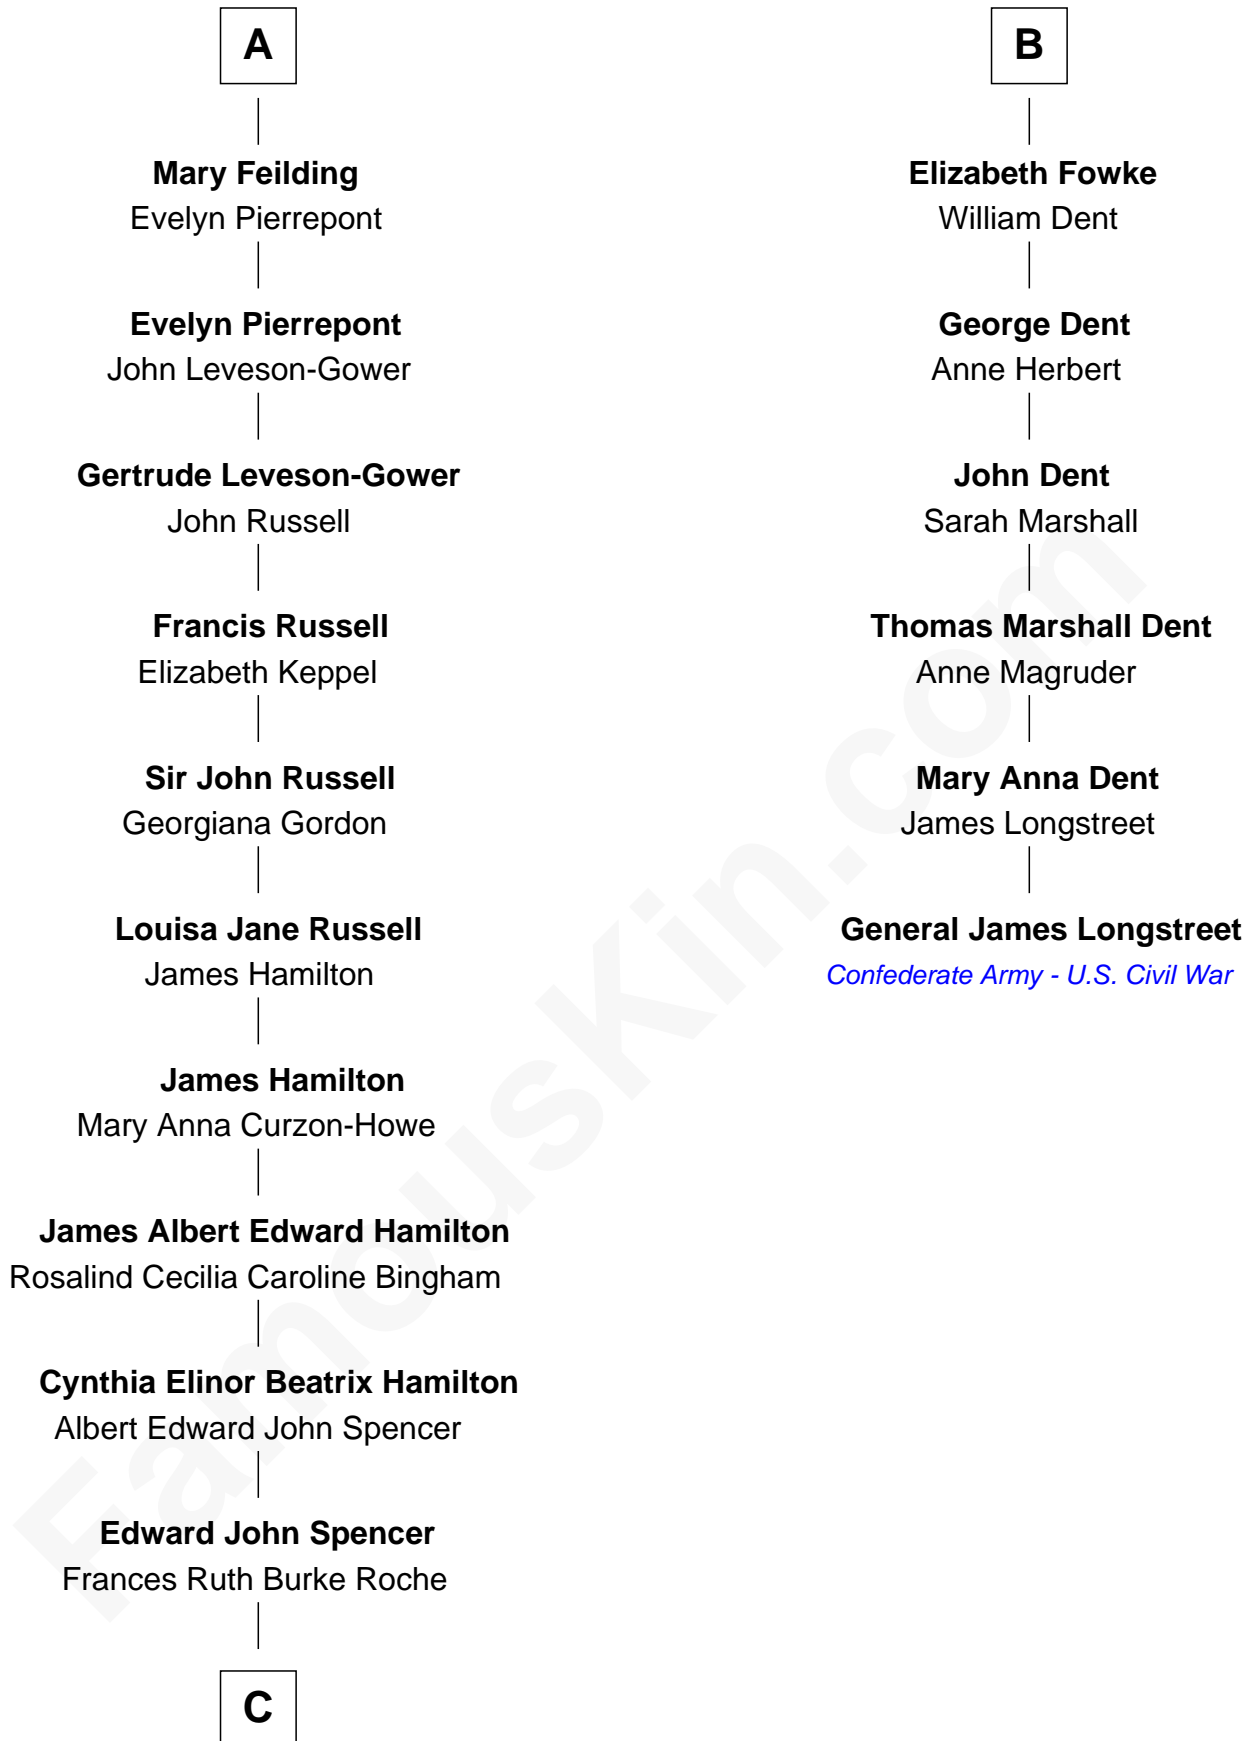

# FamousKin.com Relationship Chart of

**Prince Harry**  
*Duke of Sussex*

12th cousin 6 times removed of

**General James Longstreet**  
*Confederate Army - U.S. Civil War*

**C**

**Princess Diana Frances Spencer**  
Charles III, King of the United Kingdom

**Prince Harry**  
*Duke of Sussex*

FamousKin.com