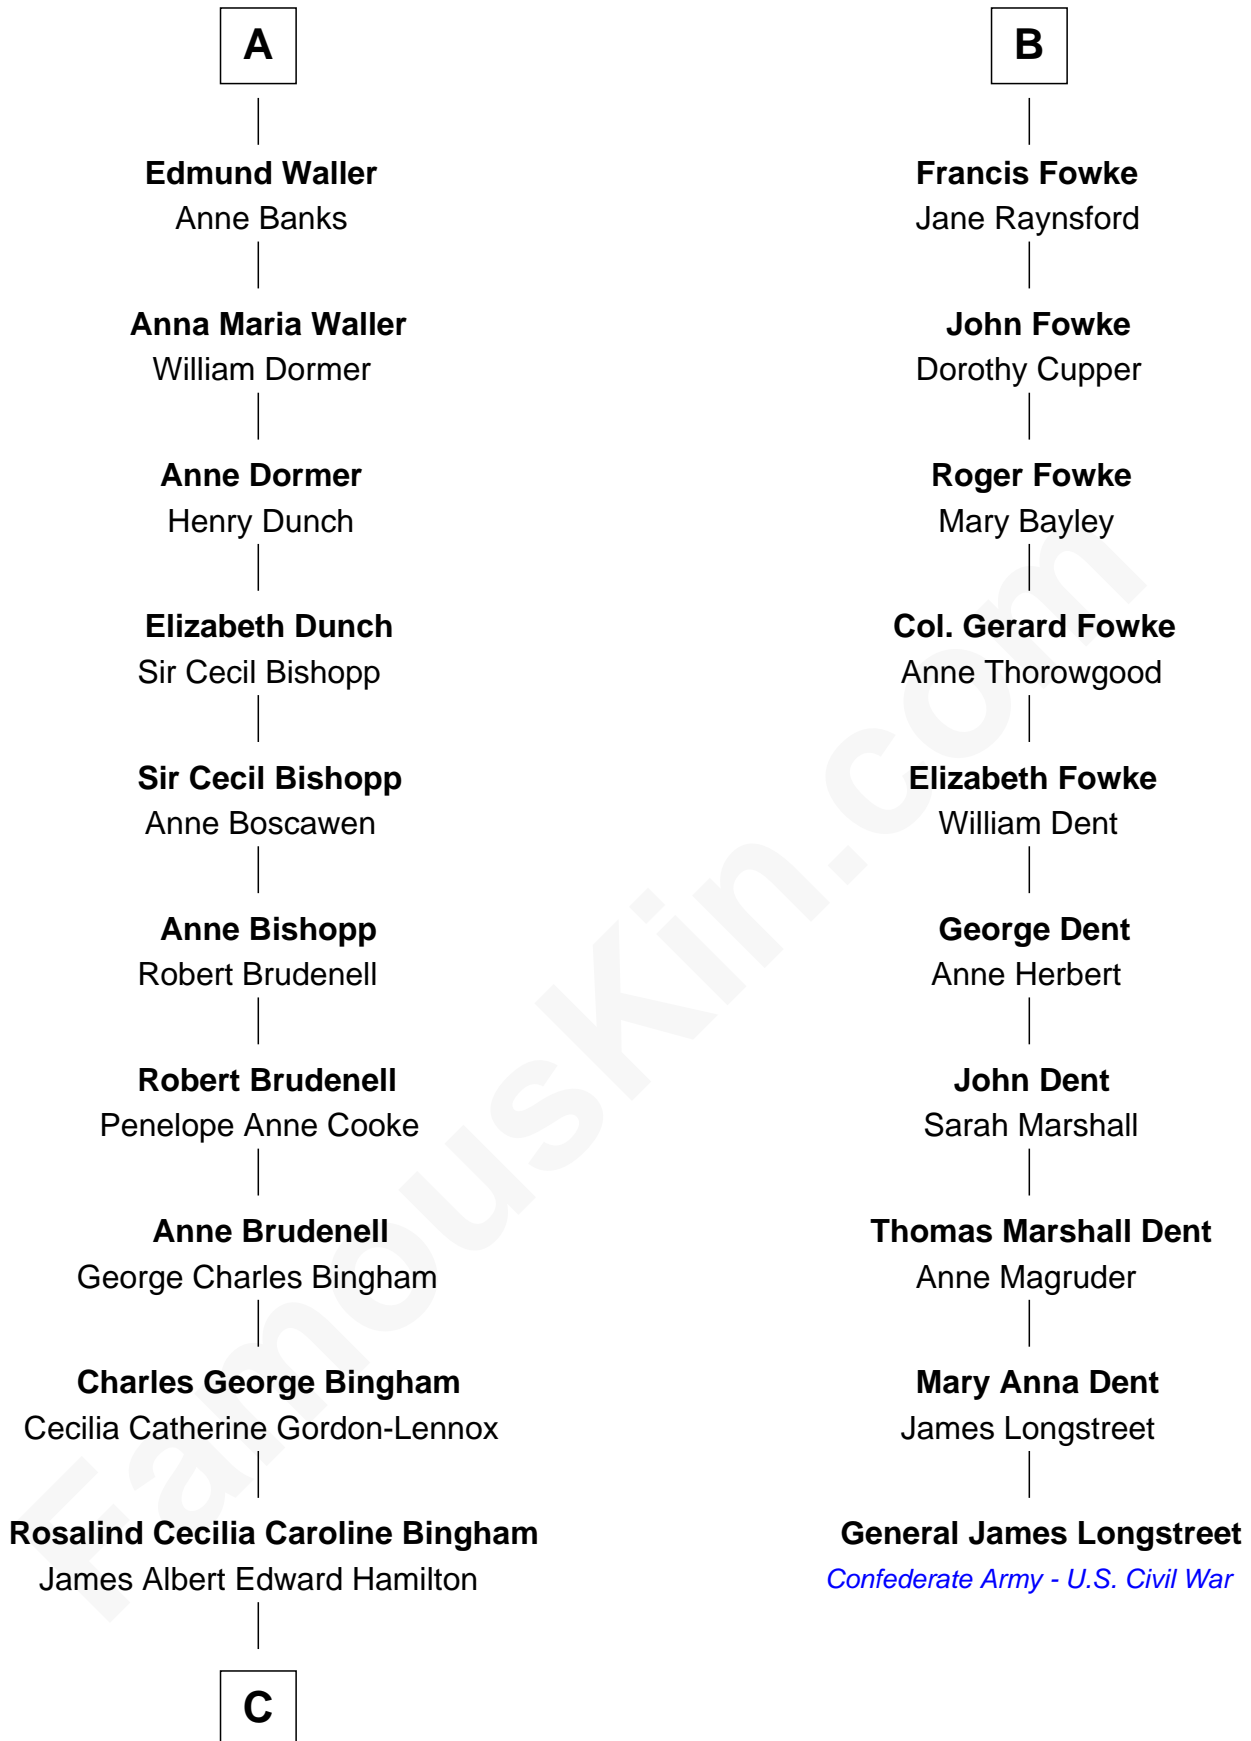

FamousKin.com Relationship Chart of

Prince Harry
Duke of Sussex

16th cousin 4 times removed of

General James Longstreet
Confederate Army - U.S. Civil War

Sir Baldwin Freville
Joyce de Botetourte

Sir Baldwin Freville
Maude le Scrope

Joyce Freville
Sir Roger Aston

Sir Robert Aston
Isabel Brereton

John Aston
Elizabeth Delves

Margaret Aston
John Kinnersley

Isabel Kinnersley
John Bradshaw

Anne Bradshaw
John Fowke

B

C