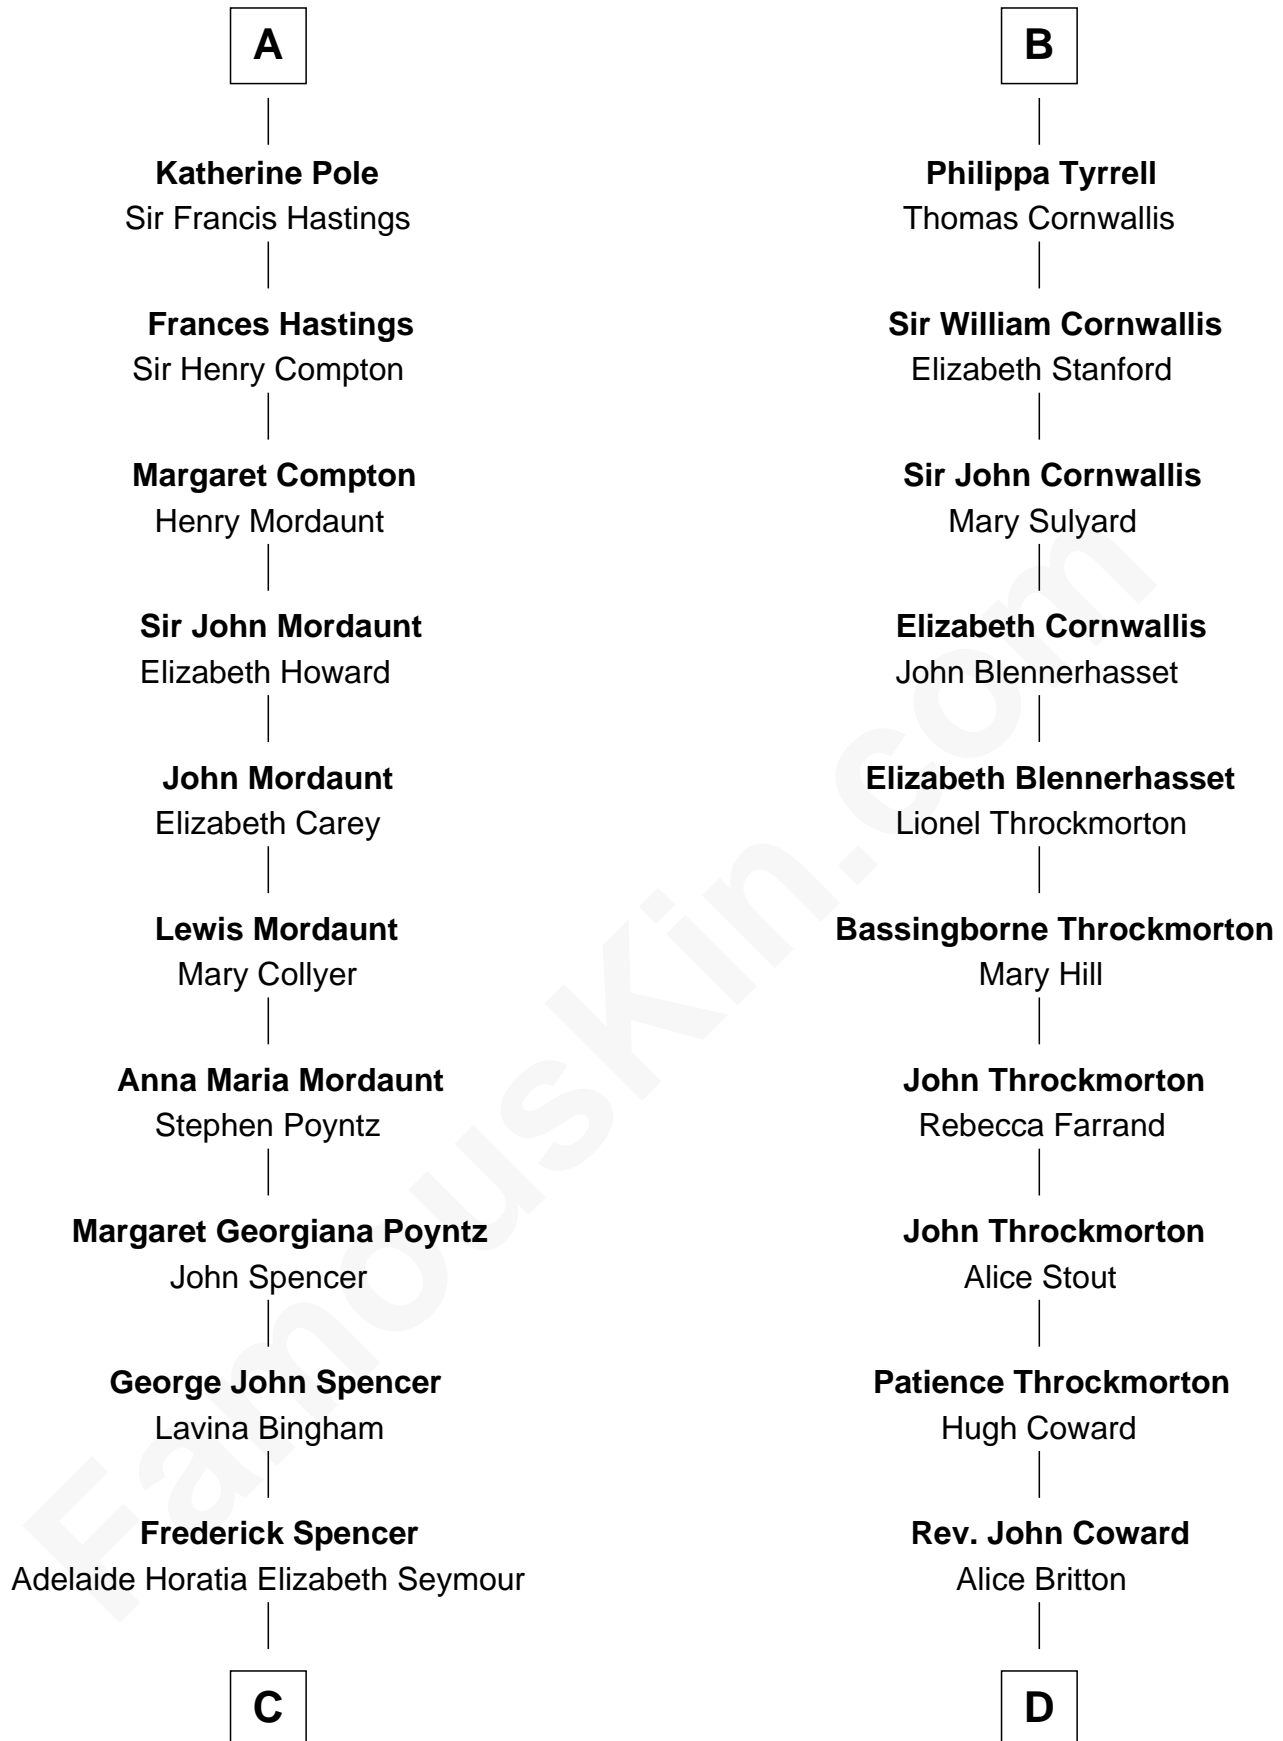

FamousKin.com

Relationship Chart of

Prince Harry

Duke of Sussex

20th cousin 1 time removed of

General James Longstreet
Confederate Army - U.S. Civil War

C

Charles Robert Spencer

Margaret Baring

Albert Edward John Spencer

Cynthia Elinor Beatrix Hamilton

Edward John Spencer

Frances Ruth Burke Roche

Princess Diana Frances Spencer

Charles III, King of the United Kingdom

Prince Harry

Duke of Sussex

D

Deliverance Coward

James FitzRandolph

Hannah FitzRandolph

William Longstreet

James Longstreet

Mary Anna Dent