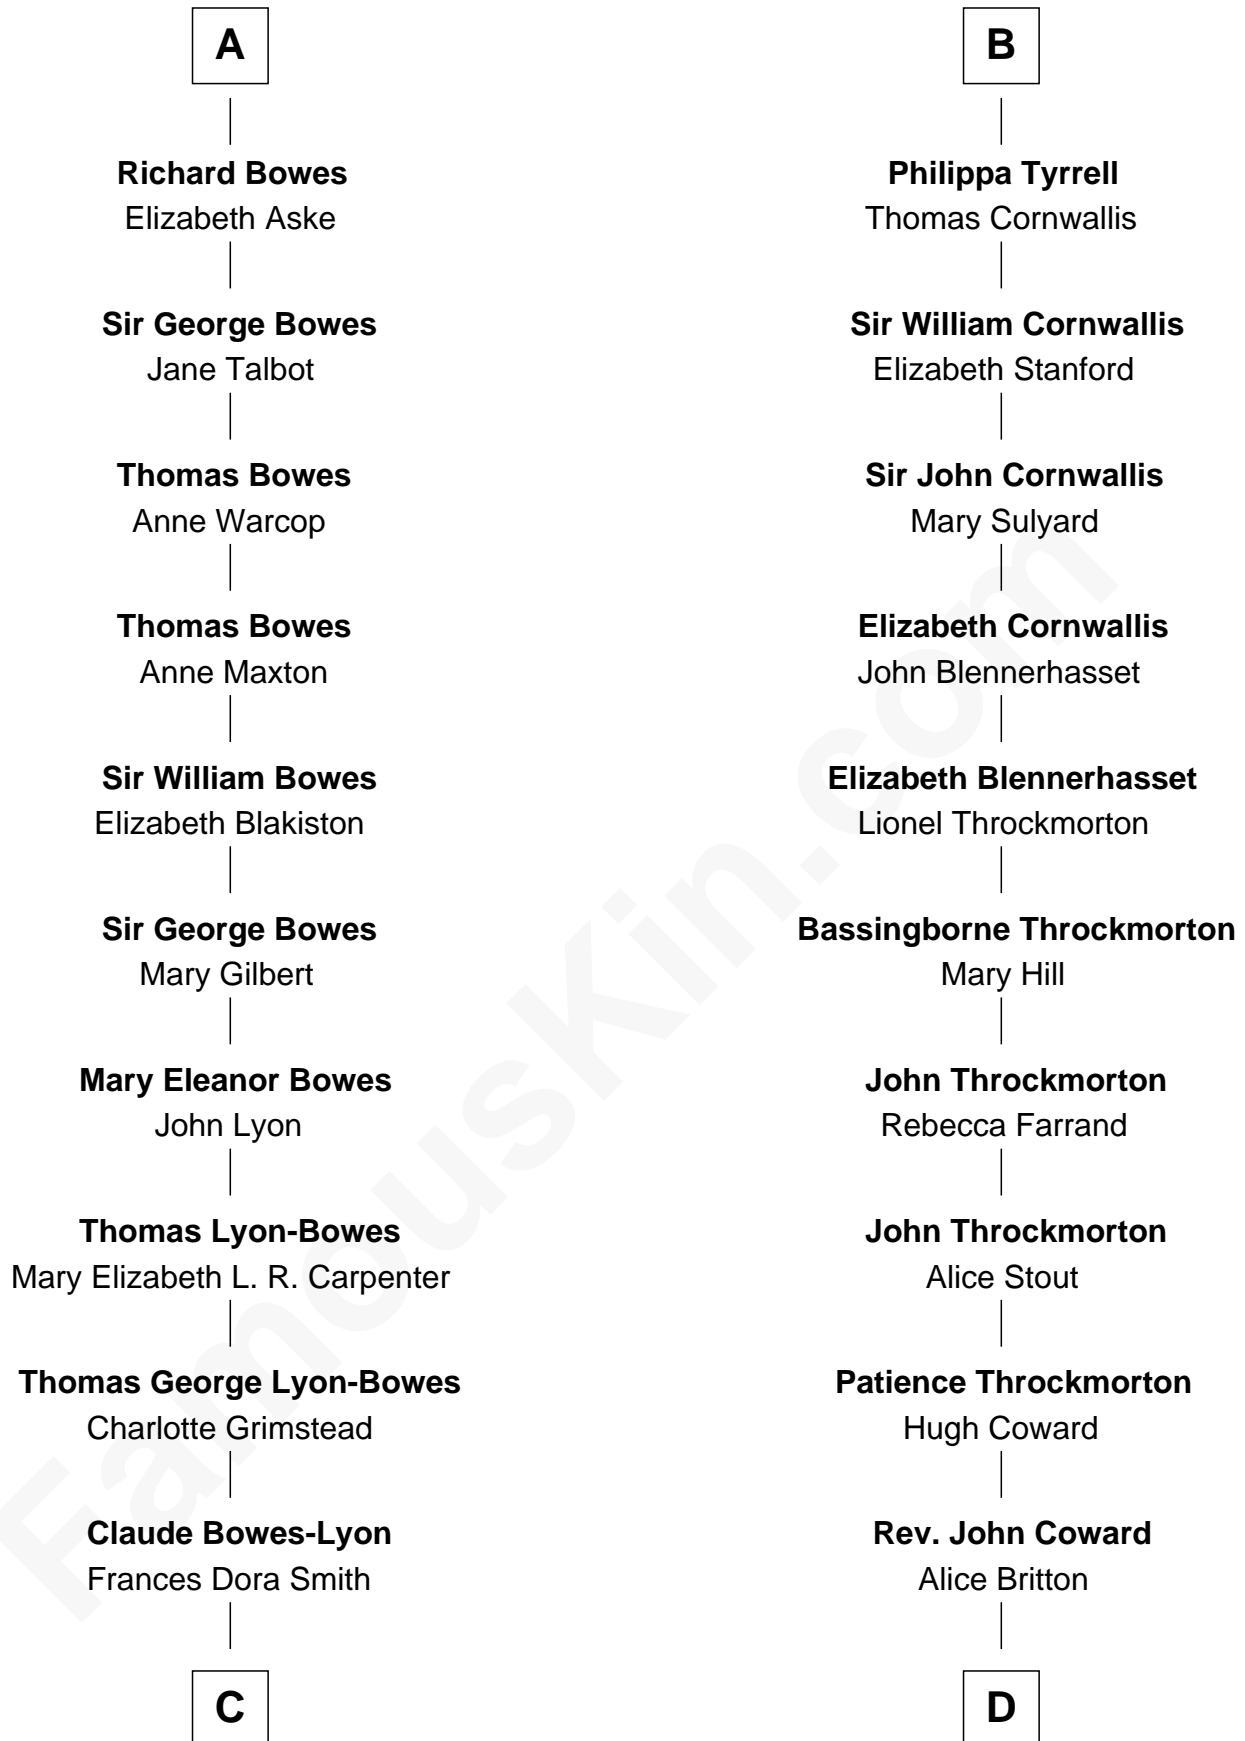

FamousKin.com Relationship Chart of

Prince Harry
Duke of Sussex

20th cousin 1 time removed of

General James Longstreet
Confederate Army - U.S. Civil War

C

Claude George Bowes-Lyon
Cecilia Nina Cavendish-Bentinck

Elizabeth Bowes-Lyon
George VI, King of the United Kingdom

Elizabeth II, Queen of the United Kingdom
Prince Philip of Edinburgh

Charles III, King of the United Kingdom
Princess Diana Frances Spencer

Prince Harry
Duke of Sussex

D

Deliverance Coward
James FitzRandolph

Hannah FitzRandolph
William Longstreet

James Longstreet
Mary Anna Dent

General James Longstreet
Confederate Army - U.S. Civil War