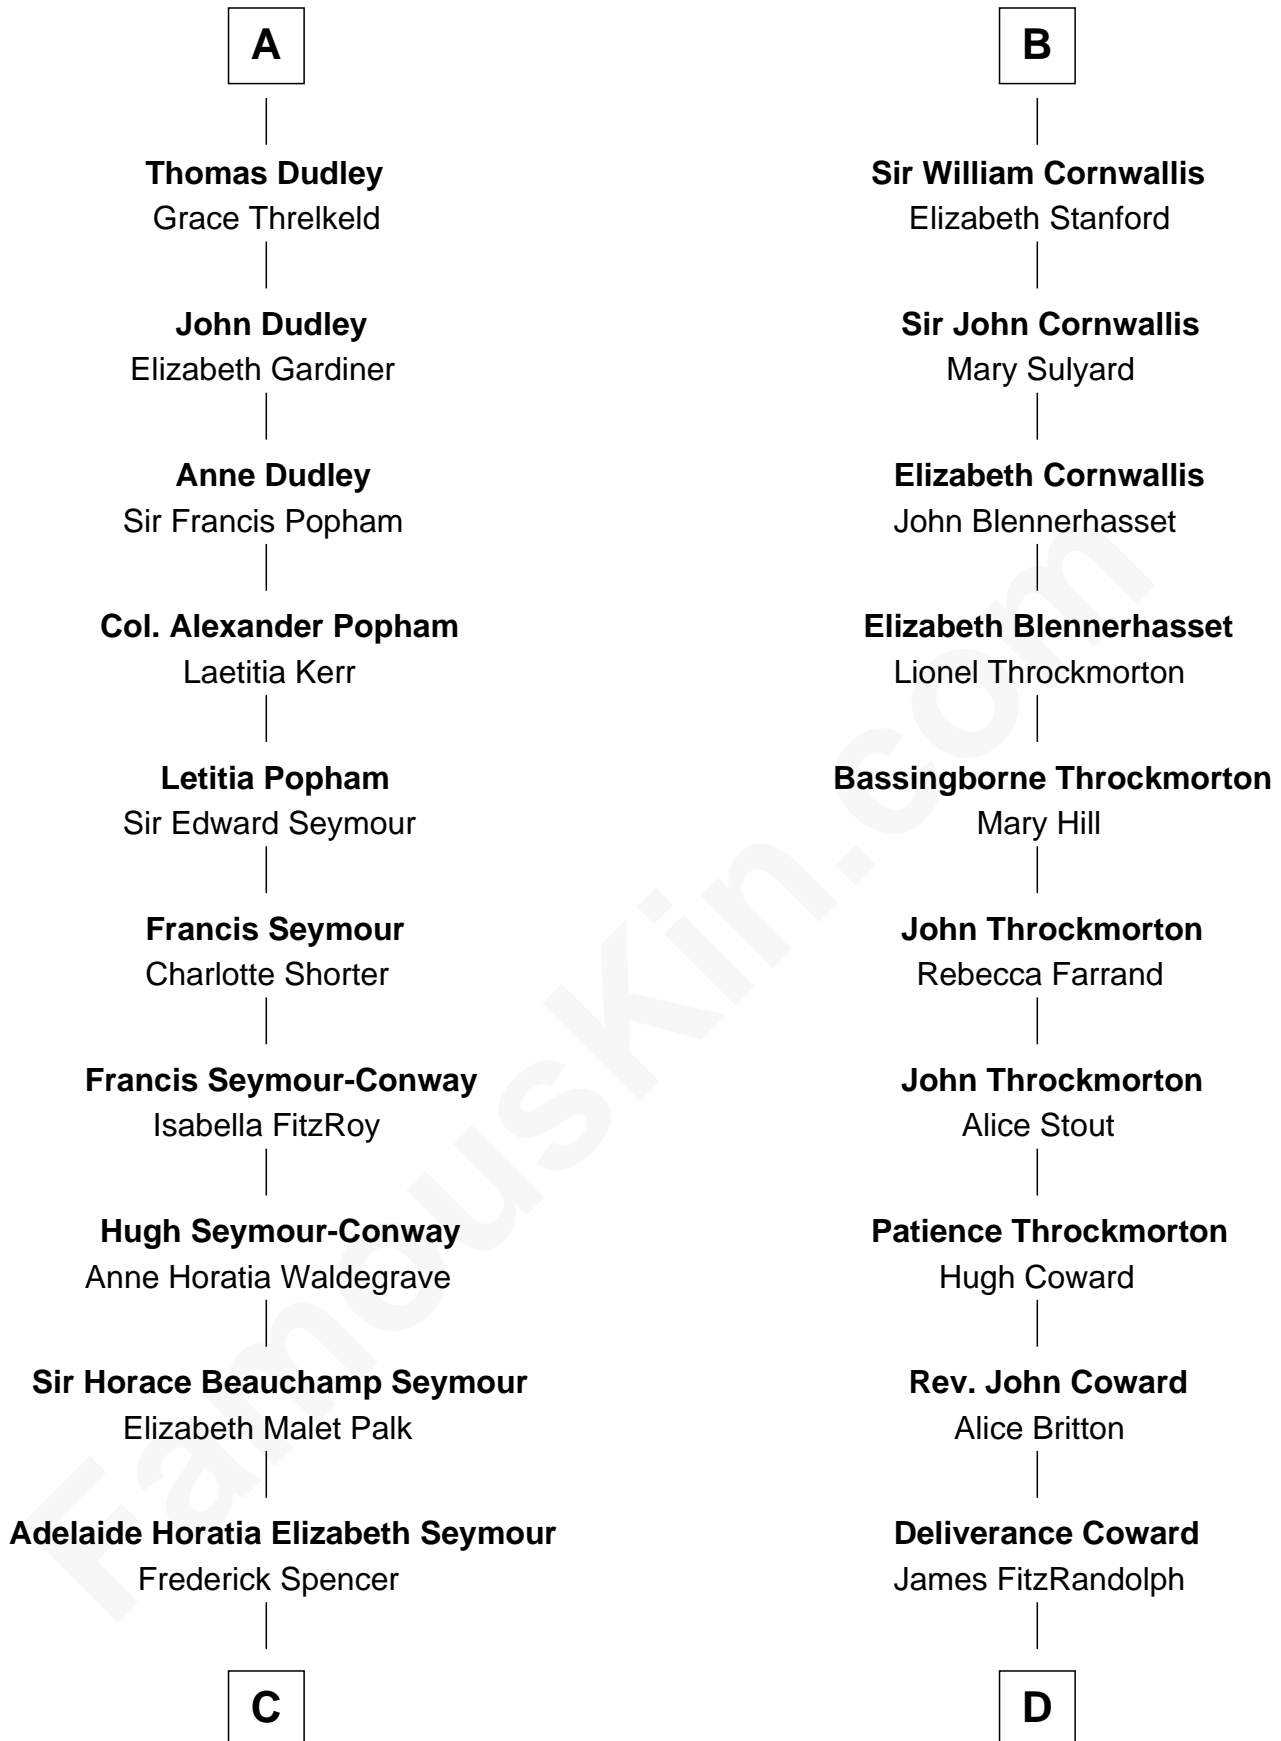

FamousKin.com Relationship Chart of

Prince Harry
Duke of Sussex

19th cousin 2 times removed of

General James Longstreet
Confederate Army - U.S. Civil War

C

Charles Robert Spencer

Margaret Baring

Albert Edward John Spencer

Cynthia Elinor Beatrix Hamilton

Edward John Spencer

Frances Ruth Burke Roche

Princess Diana Frances Spencer

Charles III, King of the United Kingdom

Prince Harry

Duke of Sussex

D