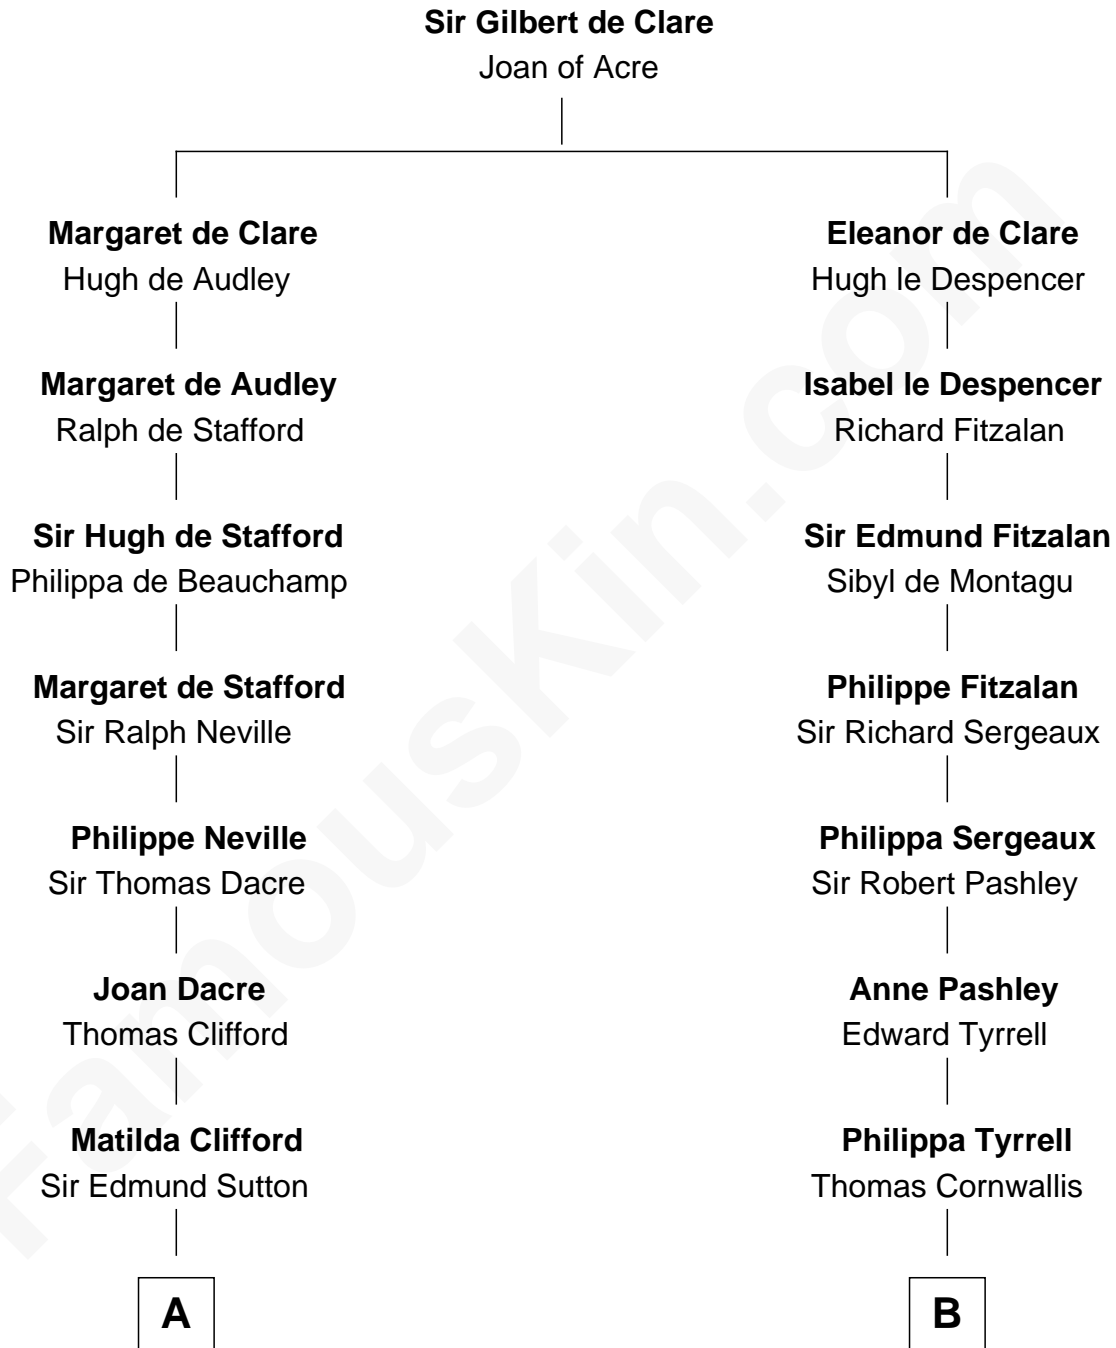

FamousKin.com Relationship Chart of

Prince Harry
Duke of Sussex

19th cousin 2 times removed of

General James Longstreet
Confederate Army - U.S. Civil War

C

Charles Robert Spencer

Margaret Baring

Albert Edward John Spencer

Cynthia Elinor Beatrix Hamilton

Edward John Spencer

Frances Ruth Burke Roche

Princess Diana Frances Spencer

Charles III, King of the United Kingdom

Prince Harry

Duke of Sussex

D