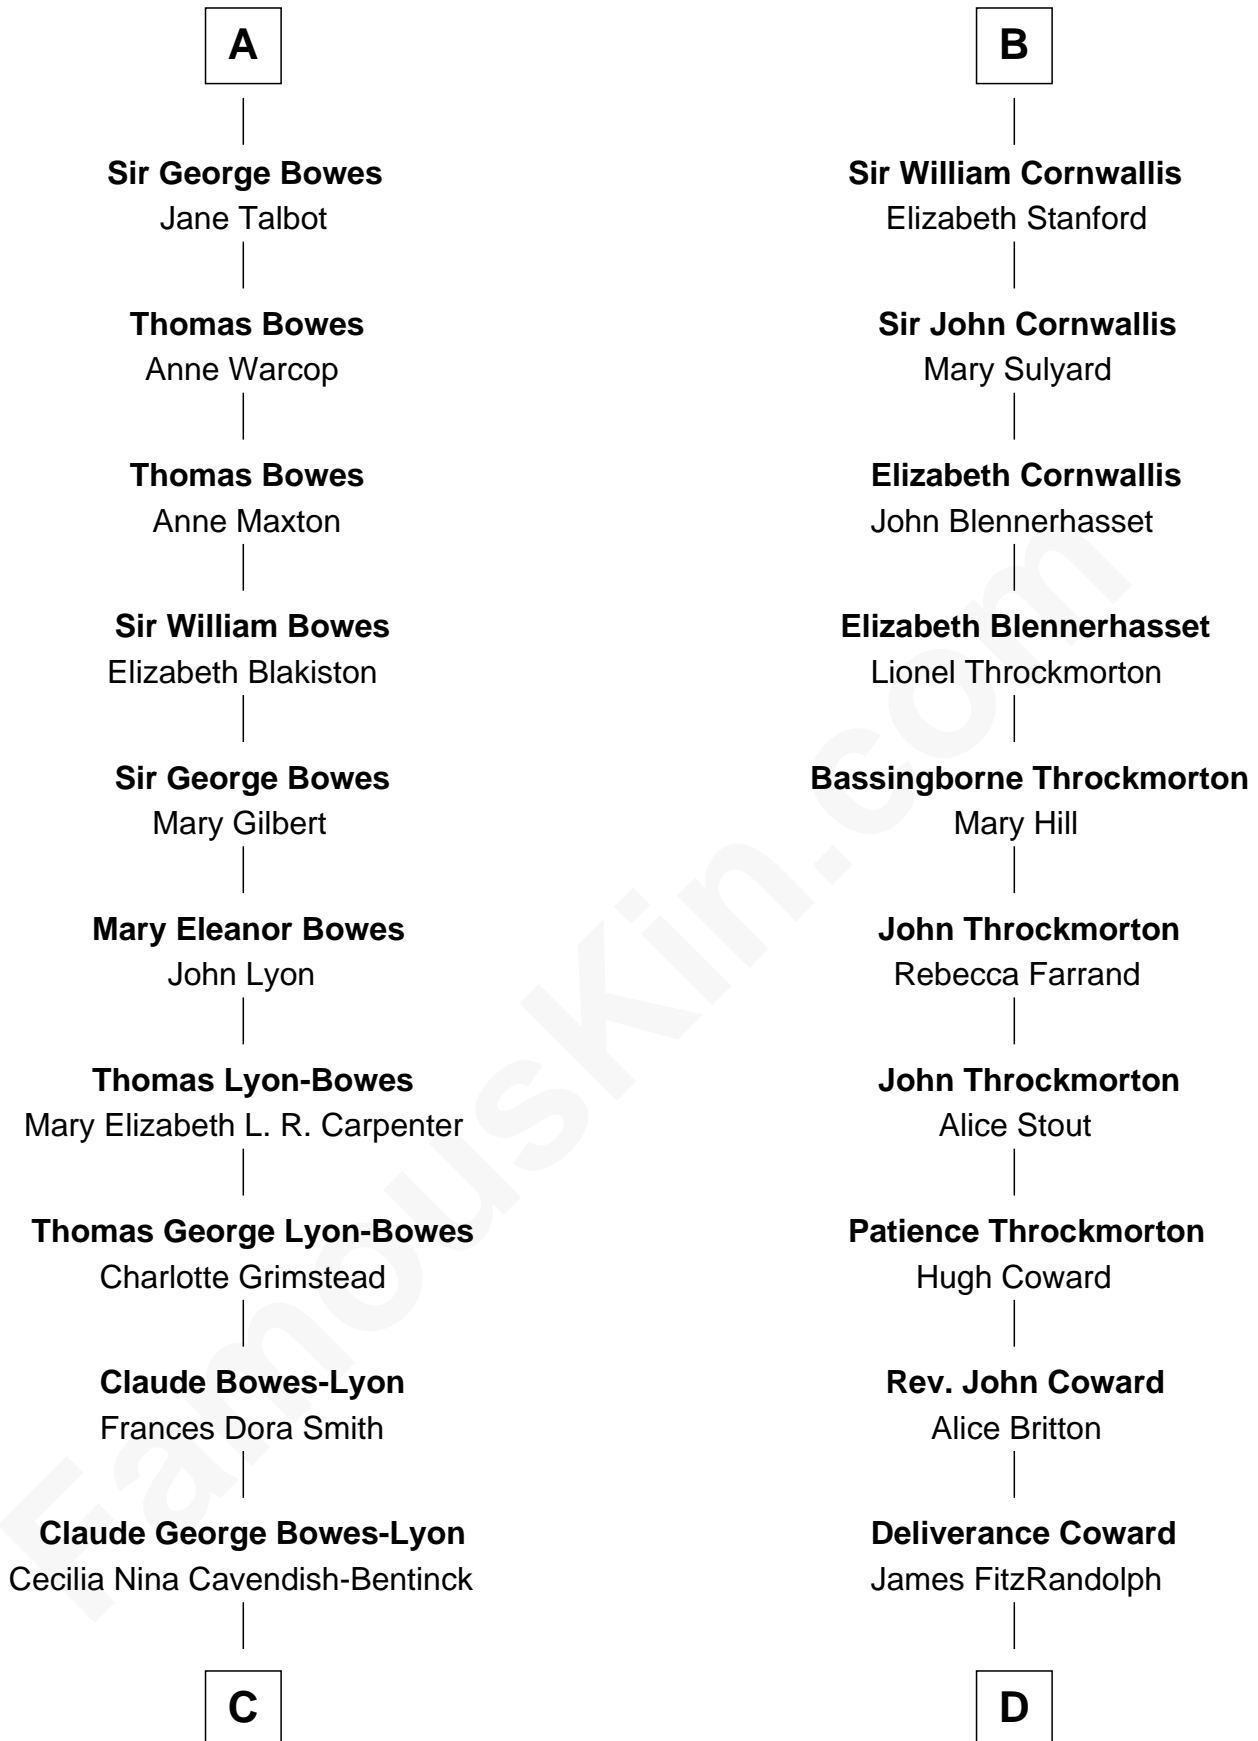

FamousKin.com Relationship Chart of

Prince Harry
Duke of Sussex

19th cousin 1 time removed of

General James Longstreet
Confederate Army - U.S. Civil War

Richard Fitzalan
Alice de Saluzzo

C

Elizabeth Bowes-Lyon

George VI, King of the United Kingdom

Elizabeth II, Queen of the United Kingdom

Prince Philip of Edinburgh

Charles III, King of the United Kingdom

Princess Diana Frances Spencer

Prince Harry

Duke of Sussex

D