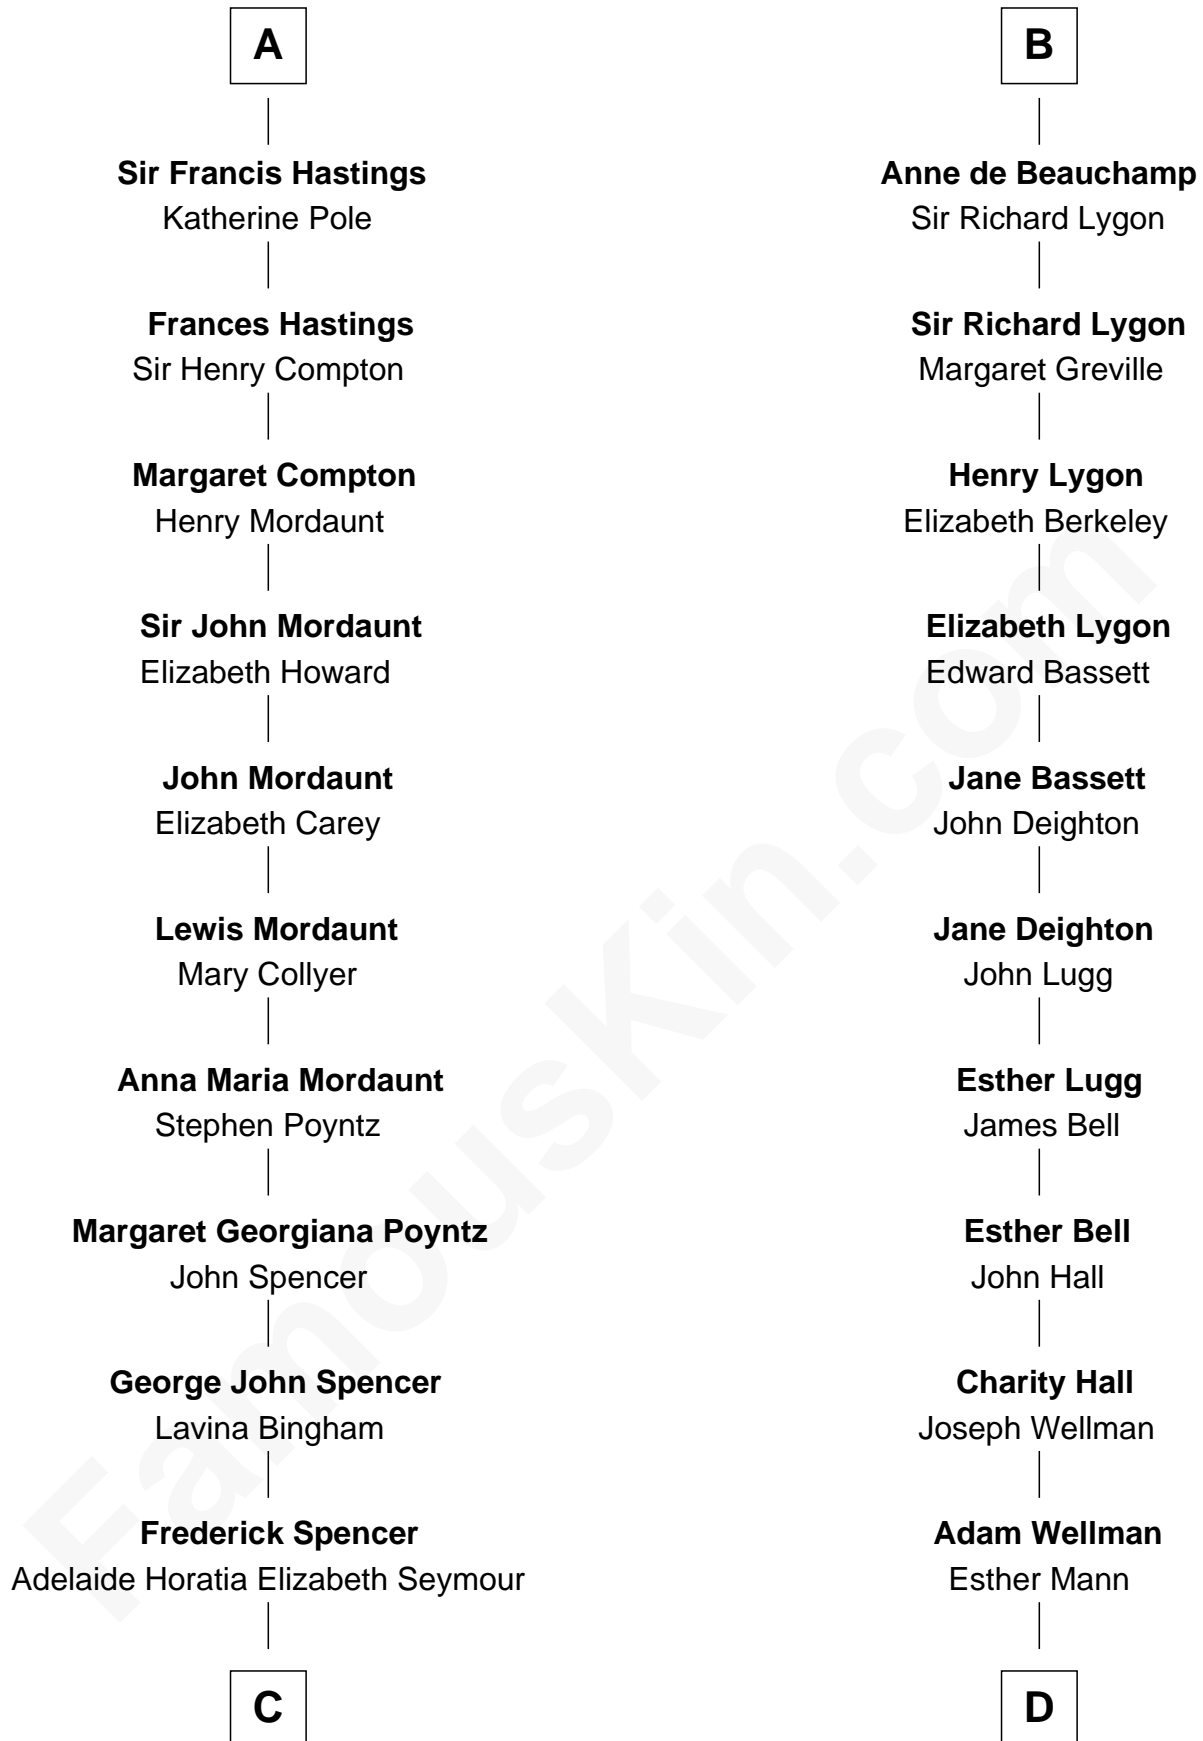

FamousKin.com Relationship Chart of

Prince Harry

Duke of Sussex

20th cousin 1 time removed of

Jack London

Author of "The Call of the Wild"

John de Botetourte

Maud FitzThomas

Elizabeth Burdet

Sir Humphrey Stafford

Eleanor Aylesbury

Elizabeth Stafford

Sir Richard de Beauchamp

B

C

Charles Robert Spencer

Margaret Baring

Albert Edward John Spencer

Cynthia Elinor Beatrix Hamilton

Edward John Spencer

Frances Ruth Burke Roche

Princess Diana Frances Spencer

Charles III, King of the United Kingdom

Prince Harry