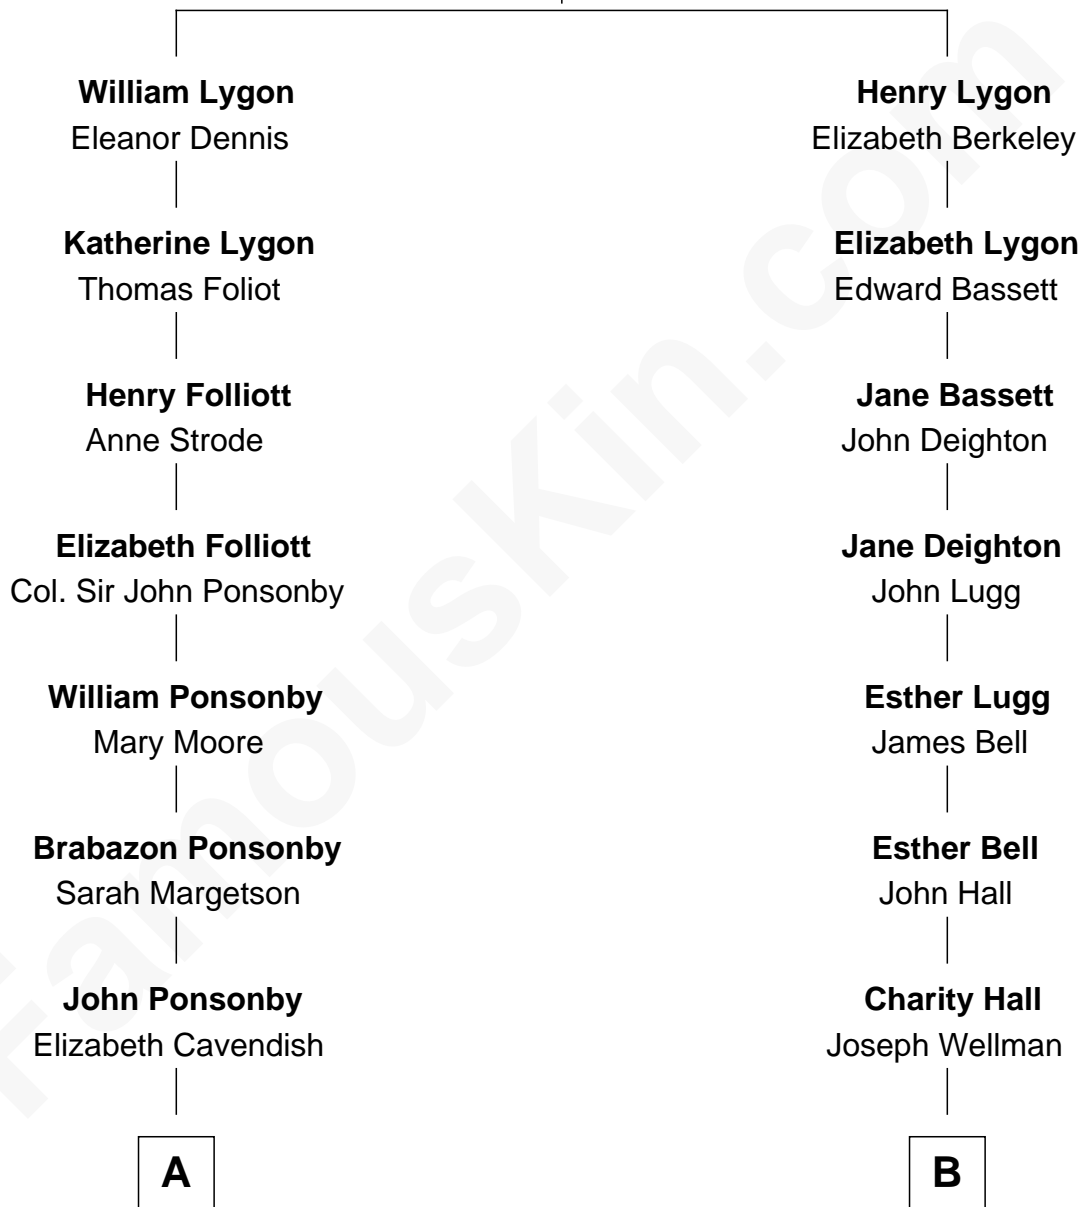

FamousKin.com Relationship Chart of

Prince Harry
Duke of Sussex

11th cousin 4 times removed of

Jack London

Author of "The Call of the Wild"

Sir Richard Lygon
Margaret Greville

A

William Brabazon Ponsonby

Louisa Molesworth

Mary Elizabeth Ponsonby

Charles Grey

Elizabeth Grey

John Crocker Bulteel

Louisa Emily Charlotte Bulteel

Edward Charles Baring

Margaret Baring

Charles Robert Spencer

Albert Edward John Spencer

Cynthia Elinor Beatrix Hamilton

Edward John Spencer

Frances Ruth Burke Roche

Princess Diana Frances Spencer

Charles III, King of the United Kingdom

Prince Harry