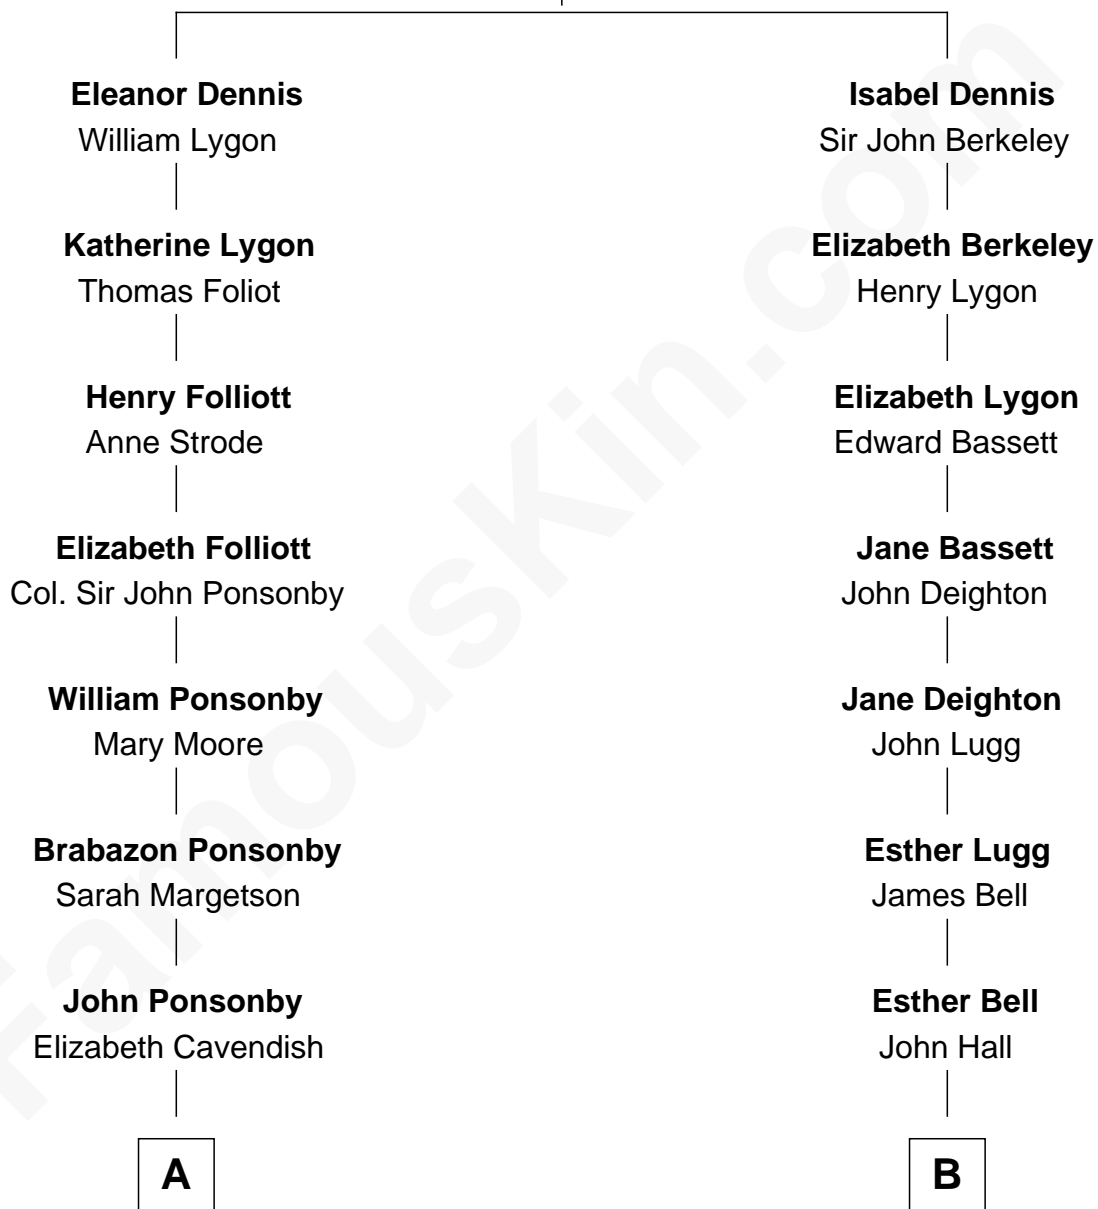

FamousKin.com Relationship Chart of

Prince Harry
Duke of Sussex

12th cousin 3 times removed of

Jack London

Author of "The Call of the Wild"

Sir William Dennis

Anne Berkeley

A

William Brabazon Ponsonby

Louisa Molesworth

Mary Elizabeth Ponsonby

Charles Grey

Elizabeth Grey

John Crocker Bulteel

Louisa Emily Charlotte Bulteel

Edward Charles Baring

Margaret Baring

Charles Robert Spencer

Albert Edward John Spencer

Cynthia Elinor Beatrix Hamilton

Edward John Spencer

Frances Ruth Burke Roche

Princess Diana Frances Spencer

Charles III, King of the United Kingdom