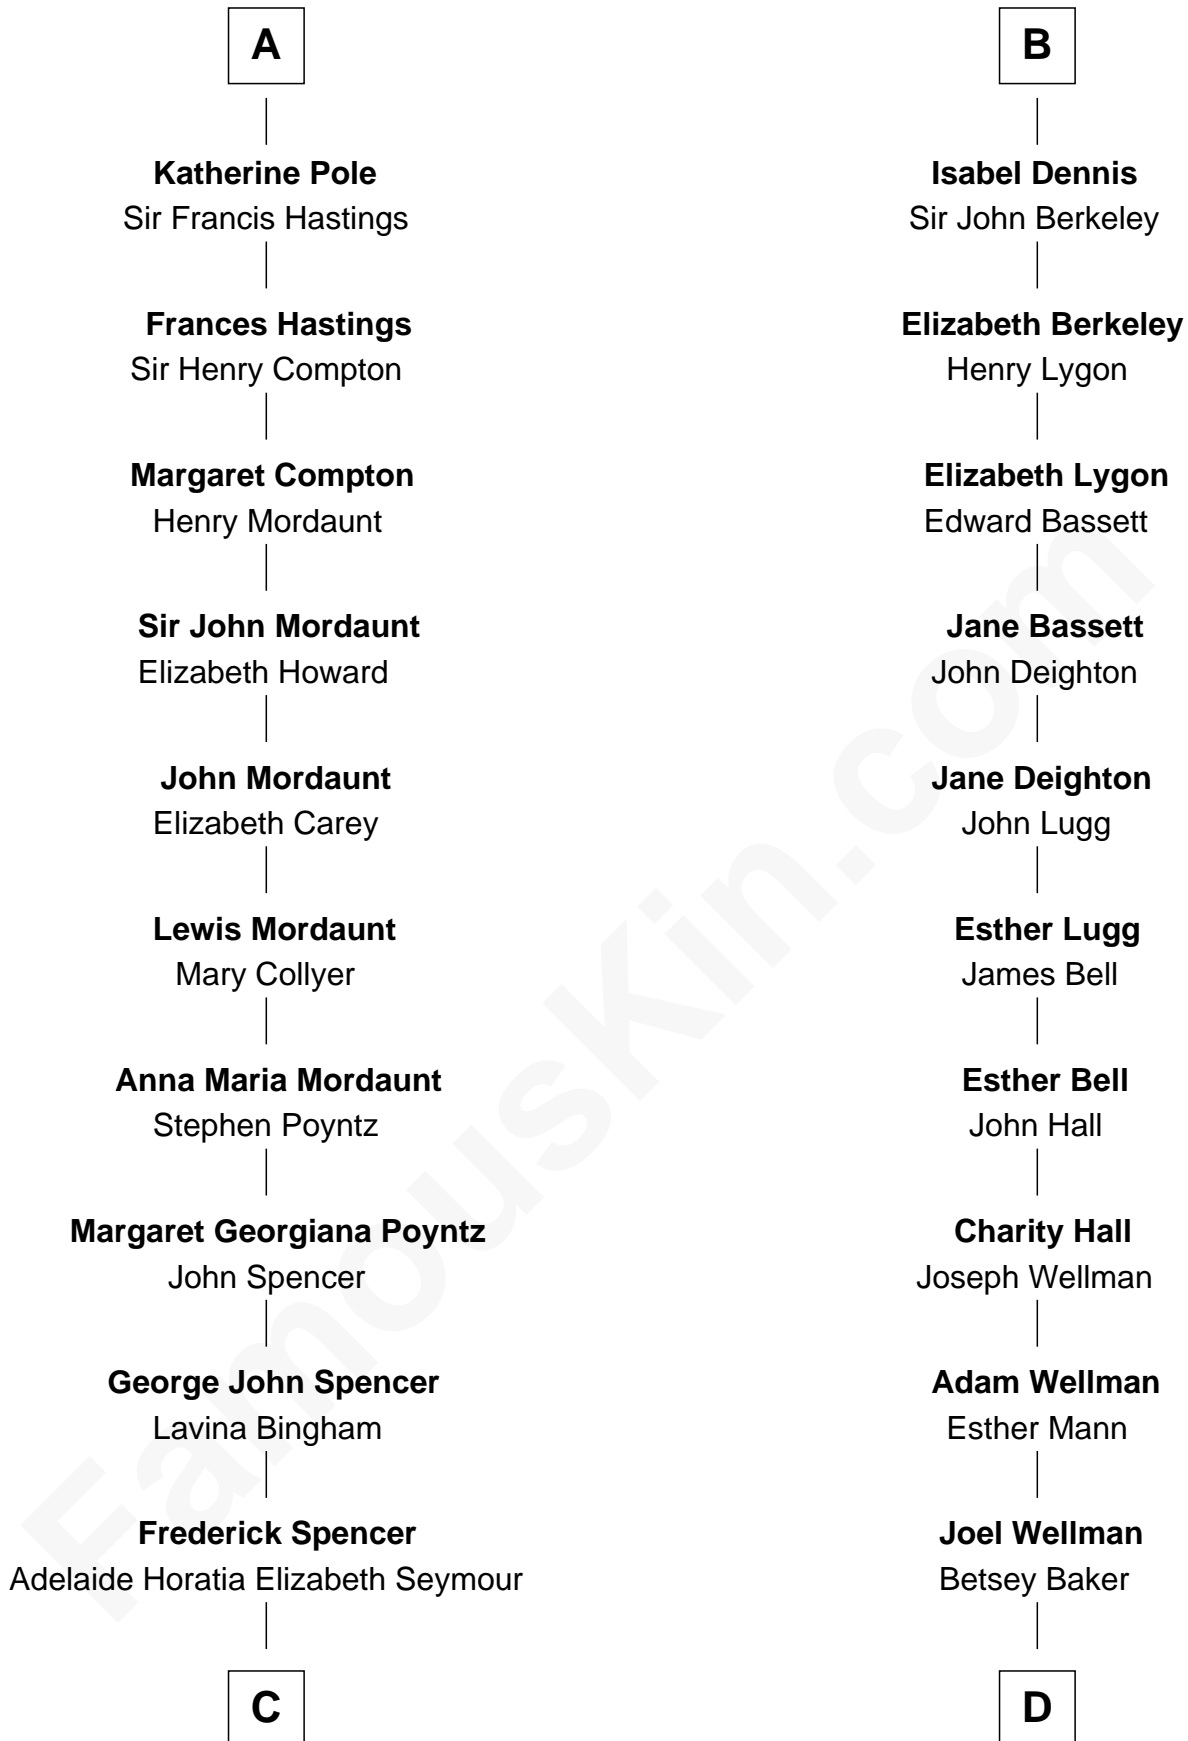

# FamousKin.com Relationship Chart of

**Prince Harry**

*Duke of Sussex*

19th cousin 2 times removed of

**Jack London**

*Author of "The Call of the Wild"*

**C**

**Charles Robert Spencer**

Margaret Baring

**Albert Edward John Spencer**

Cynthia Elinor Beatrix Hamilton

**Edward John Spencer**

Frances Ruth Burke Roche

**Princess Diana Frances Spencer**

Charles III, King of the United Kingdom

**Prince Harry**

*Duke of Sussex*

**D**

**Marshall Daniel Wellman**

Eleanor Garrett Jones

**Flora Wellman**

William Henry Chaney

**Jack London**

*Author of "The Call of the Wild"*