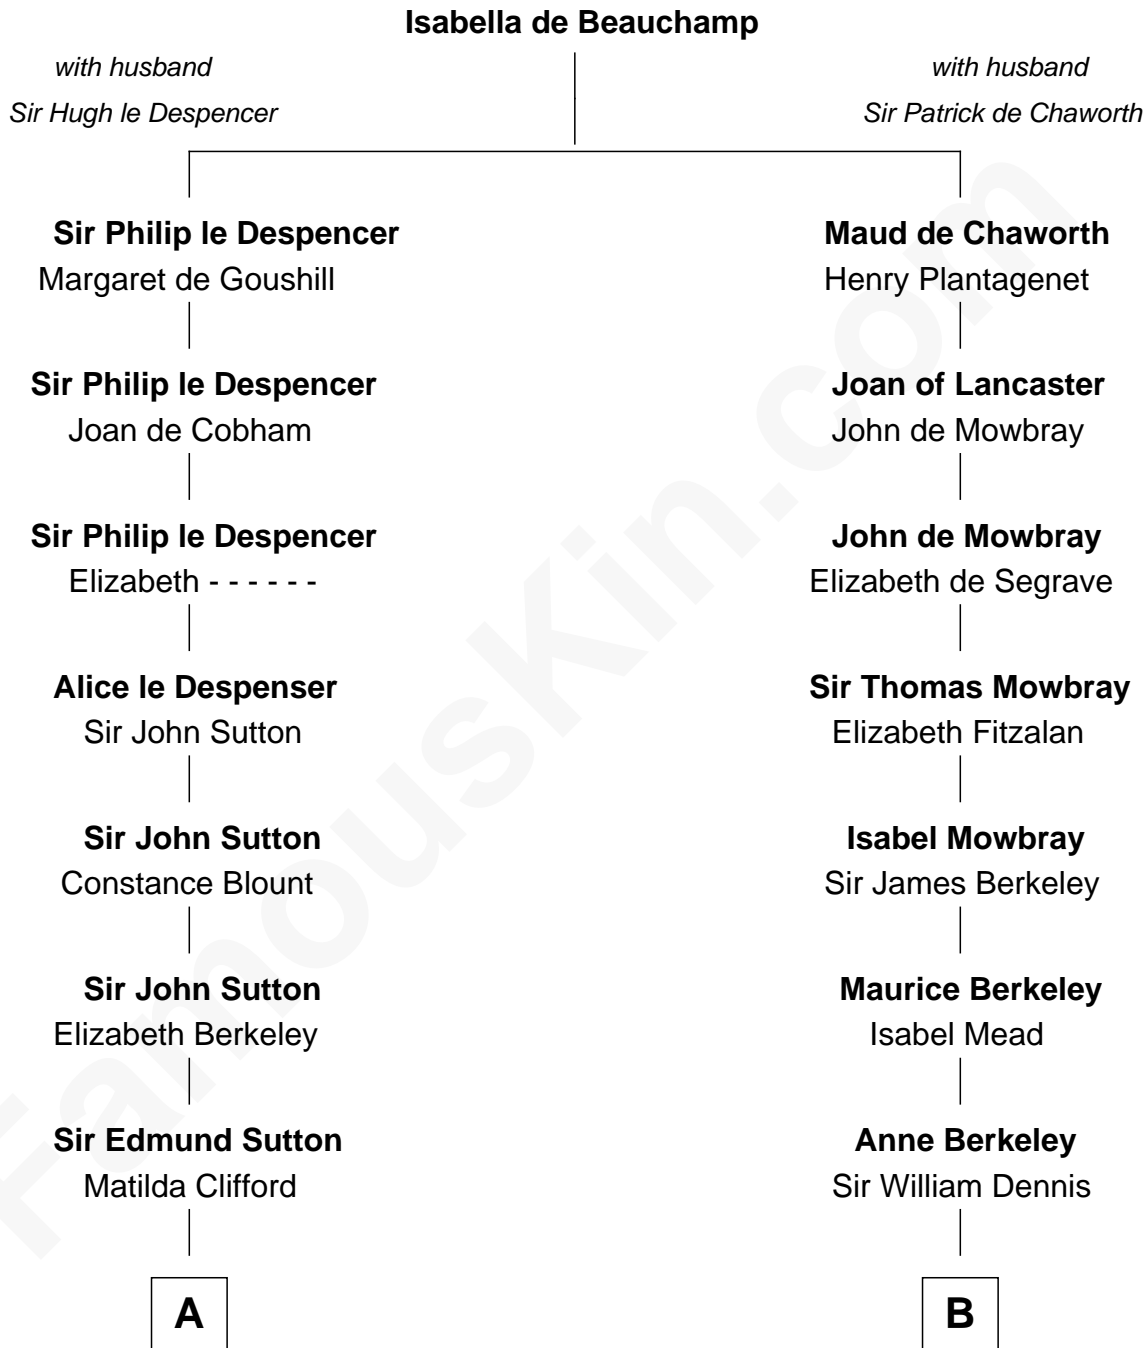

FamousKin.com Relationship Chart of

Prince Harry
Duke of Sussex

19th cousin 2 times removed of

Jack London

Author of "The Call of the Wild"

C

Charles Robert Spencer

Margaret Baring

Albert Edward John Spencer

Cynthia Elinor Beatrix Hamilton

Edward John Spencer

Frances Ruth Burke Roche

Princess Diana Frances Spencer

Charles III, King of the United Kingdom

Prince Harry

Duke of Sussex