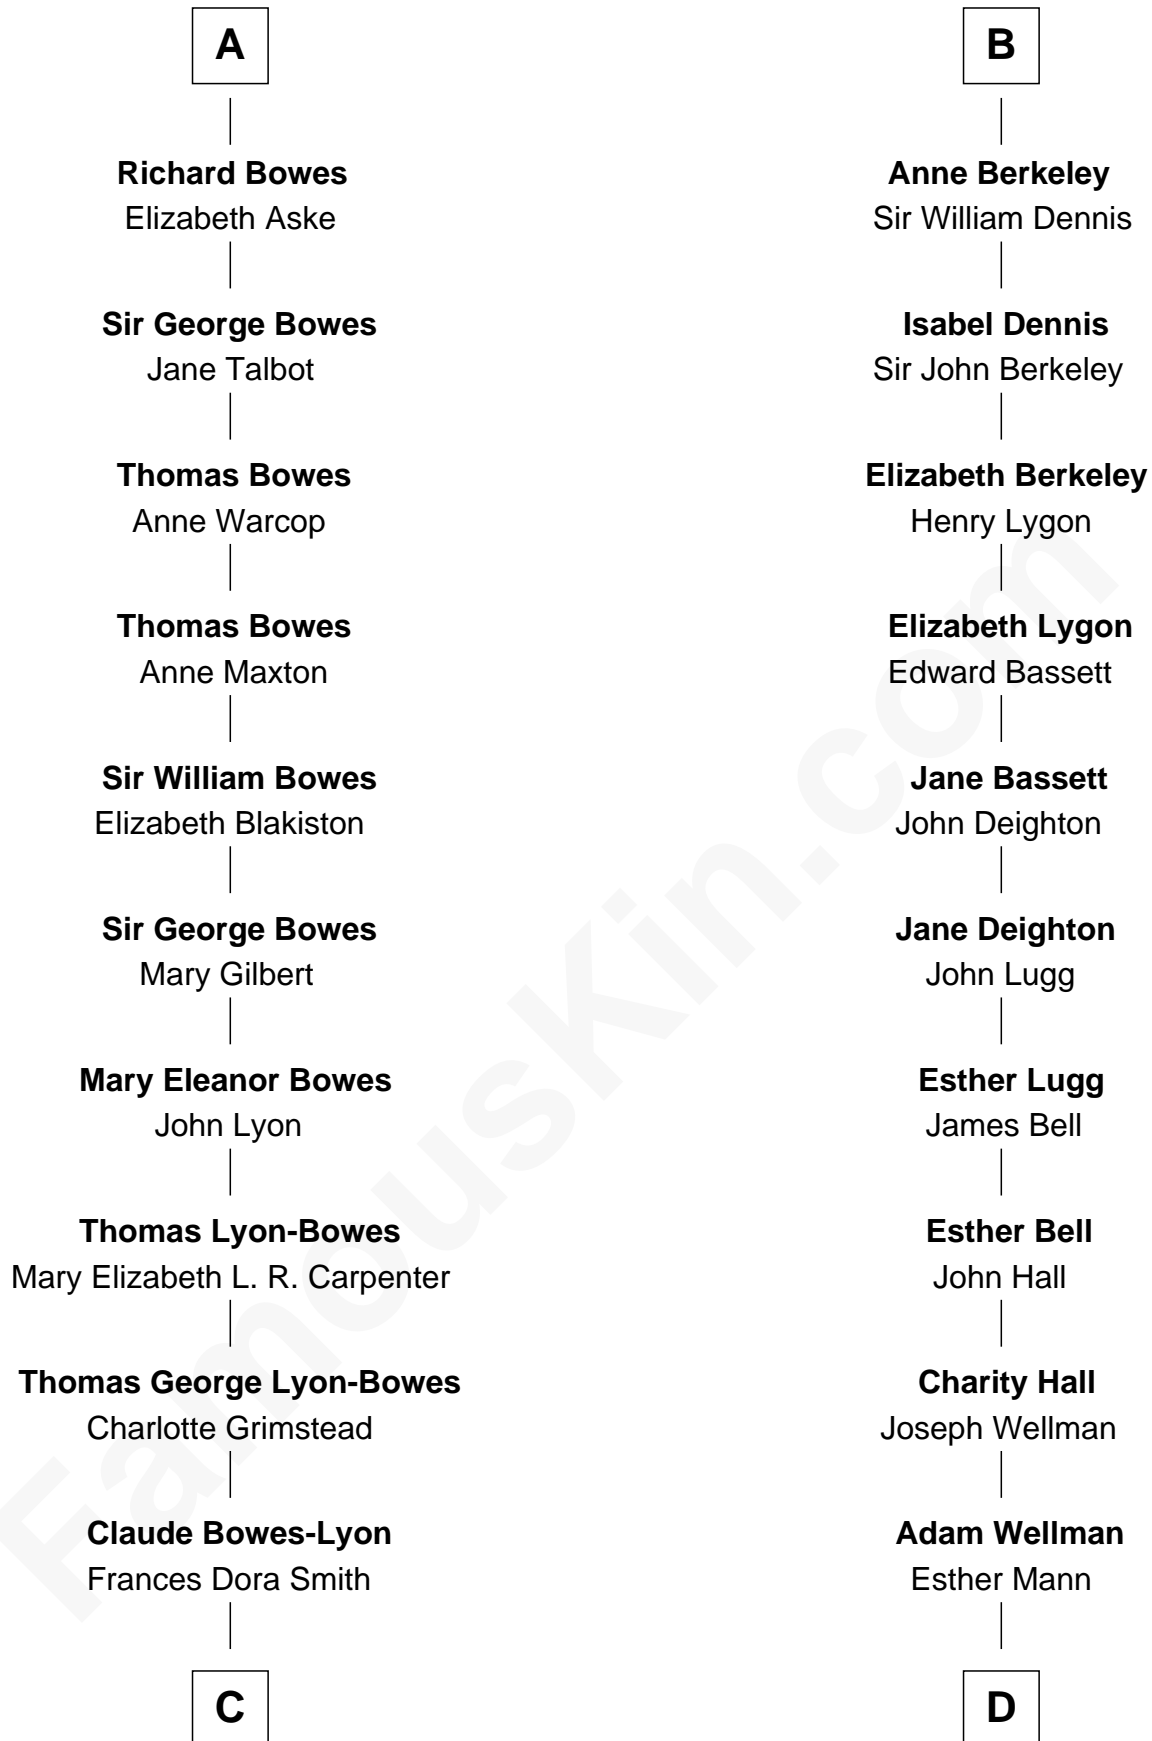

FamousKin.com

Relationship Chart of

Prince Harry
Duke of Sussex

20th cousin 1 time removed of

Jack London

Author of "The Call of the Wild"

C

Claude George Bowes-Lyon
Cecilia Nina Cavendish-Bentinck

Elizabeth Bowes-Lyon
George VI, King of the United Kingdom

Elizabeth II, Queen of the United Kingdom
Prince Philip of Edinburgh

Charles III, King of the United Kingdom
Princess Diana Frances Spencer

Prince Harry
Duke of Sussex