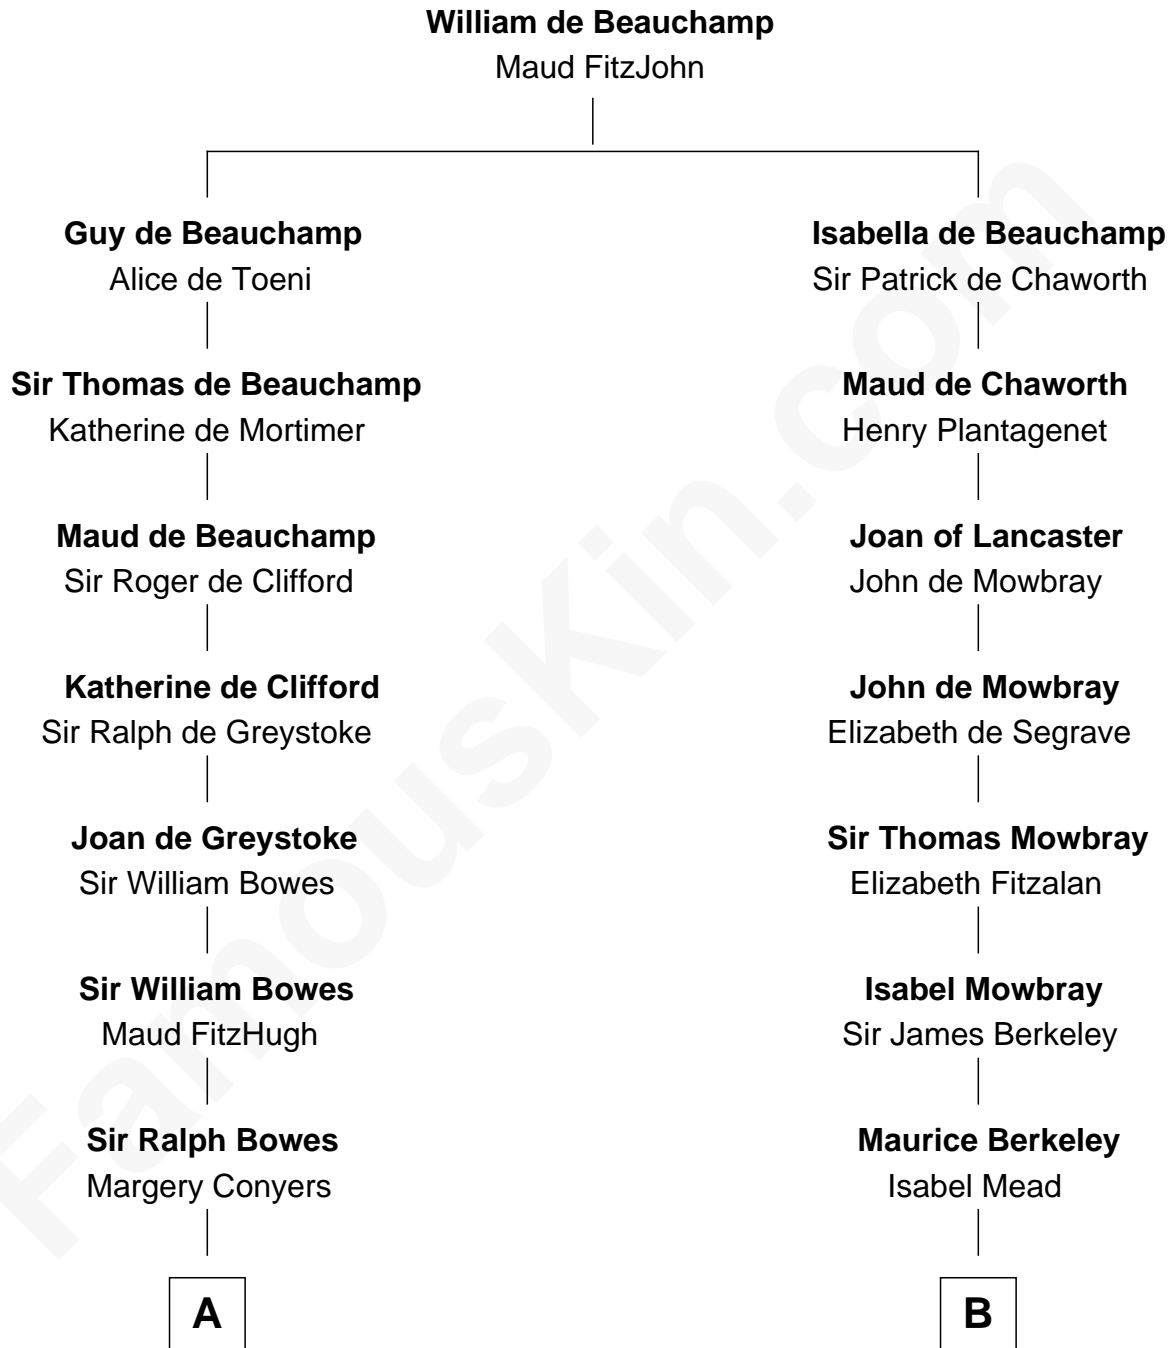

FamousKin.com

Relationship Chart of

Prince Harry
Duke of Sussex

20th cousin 1 time removed of

Jack London

Author of "The Call of the Wild"

C

Claude George Bowes-Lyon
Cecilia Nina Cavendish-Bentinck

Elizabeth Bowes-Lyon
George VI, King of the United Kingdom

Elizabeth II, Queen of the United Kingdom
Prince Philip of Edinburgh

Charles III, King of the United Kingdom
Princess Diana Frances Spencer

Prince Harry
Duke of Sussex