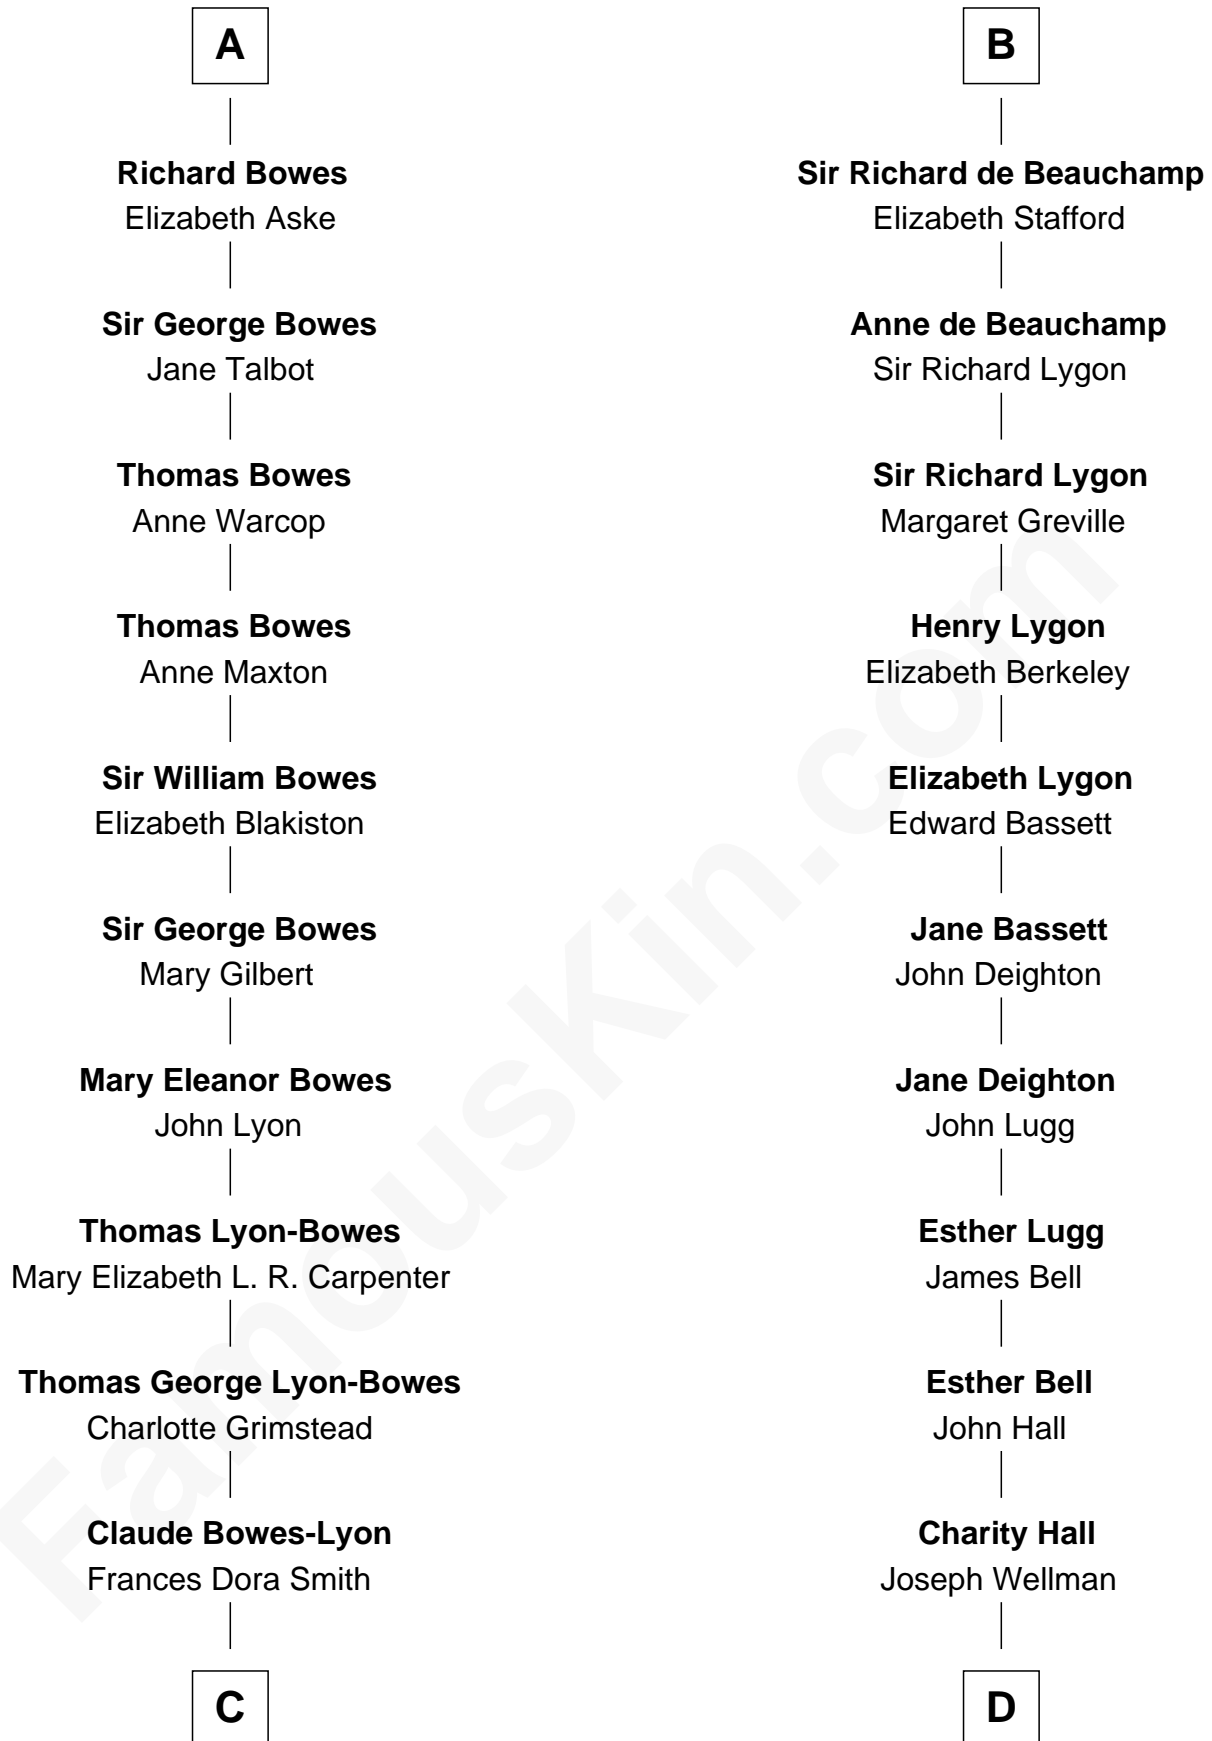

# FamousKin.com Relationship Chart of

**Prince Harry**  
*Duke of Sussex*

21st cousin of

**Jack London**

*Author of "The Call of the Wild"*

**Sir Edmund Mortimer**  
Margaret de Fiennes

**C**

**Claude George Bowes-Lyon**  
Cecilia Nina Cavendish-Bentinck

**Elizabeth Bowes-Lyon**  
George VI, King of the United Kingdom

**Elizabeth II, Queen of the United Kingdom**  
Prince Philip of Edinburgh

**Charles III, King of the United Kingdom**  
Princess Diana Frances Spencer

**Prince Harry**  
*Duke of Sussex*

**D**

**Adam Wellman**  
Esther Mann

**Joel Wellman**  
Betsey Baker

**Marshall Daniel Wellman**  
Eleanor Garrett Jones

**Flora Wellman**  
William Henry Chaney

**Jack London**  
*Author of "The Call of the Wild"*