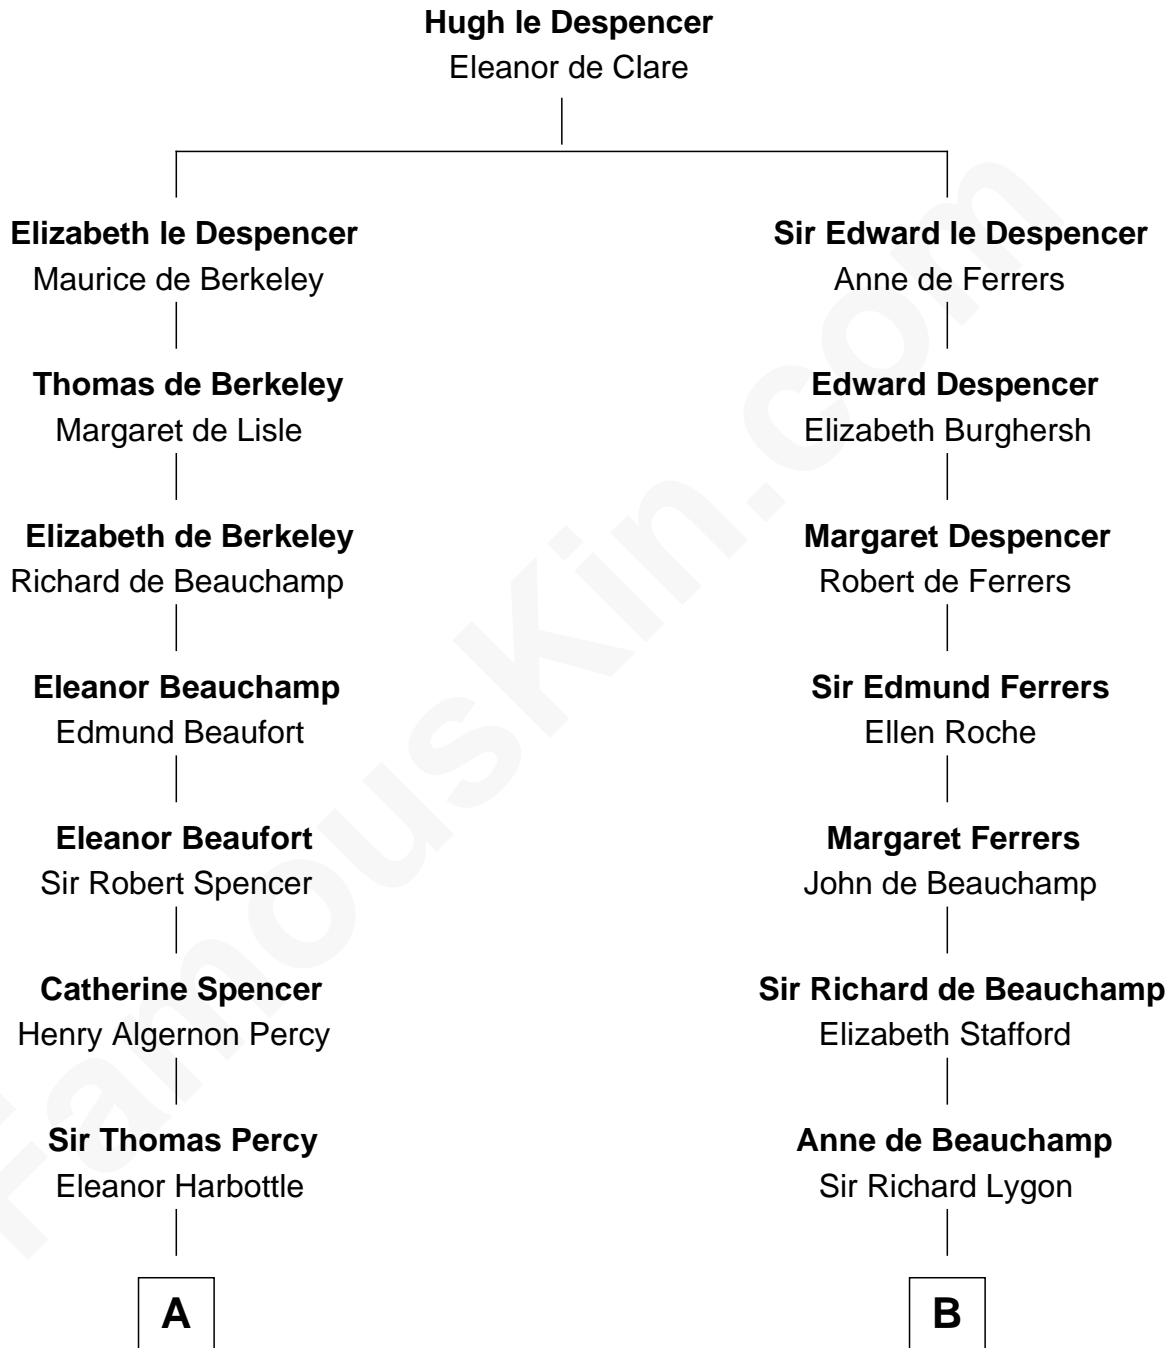

# FamousKin.com Relationship Chart of

**Prince Harry**  
*Duke of Sussex*

19th cousin 2 times removed of

**Jack London**

*Author of "The Call of the Wild"*

**A**

**Henry Percy**  
Katherine Neville

**Henry Percy**  
Dorothy Devereux

**Dorothy Percy**  
Robert Sydney

**Dorothy Sydney**  
Henry Spencer

**Sir Robert Spencer**  
Ann Digby

**Sir Charles Spencer**  
Anne Churchill

**John Spencer**  
Georgiana Carolina Carteret

**John Spencer**  
Margaret Georgiana Poyntz

**George John Spencer**  
Lavina Bingham

**Frederick Spencer**  
Adelaide Horatia Elizabeth Seymour

**C**

**B**

**Sir Richard Lygon**  
Margaret Greville

**Henry Lygon**  
Elizabeth Berkeley

**Elizabeth Lygon**  
Edward Bassett