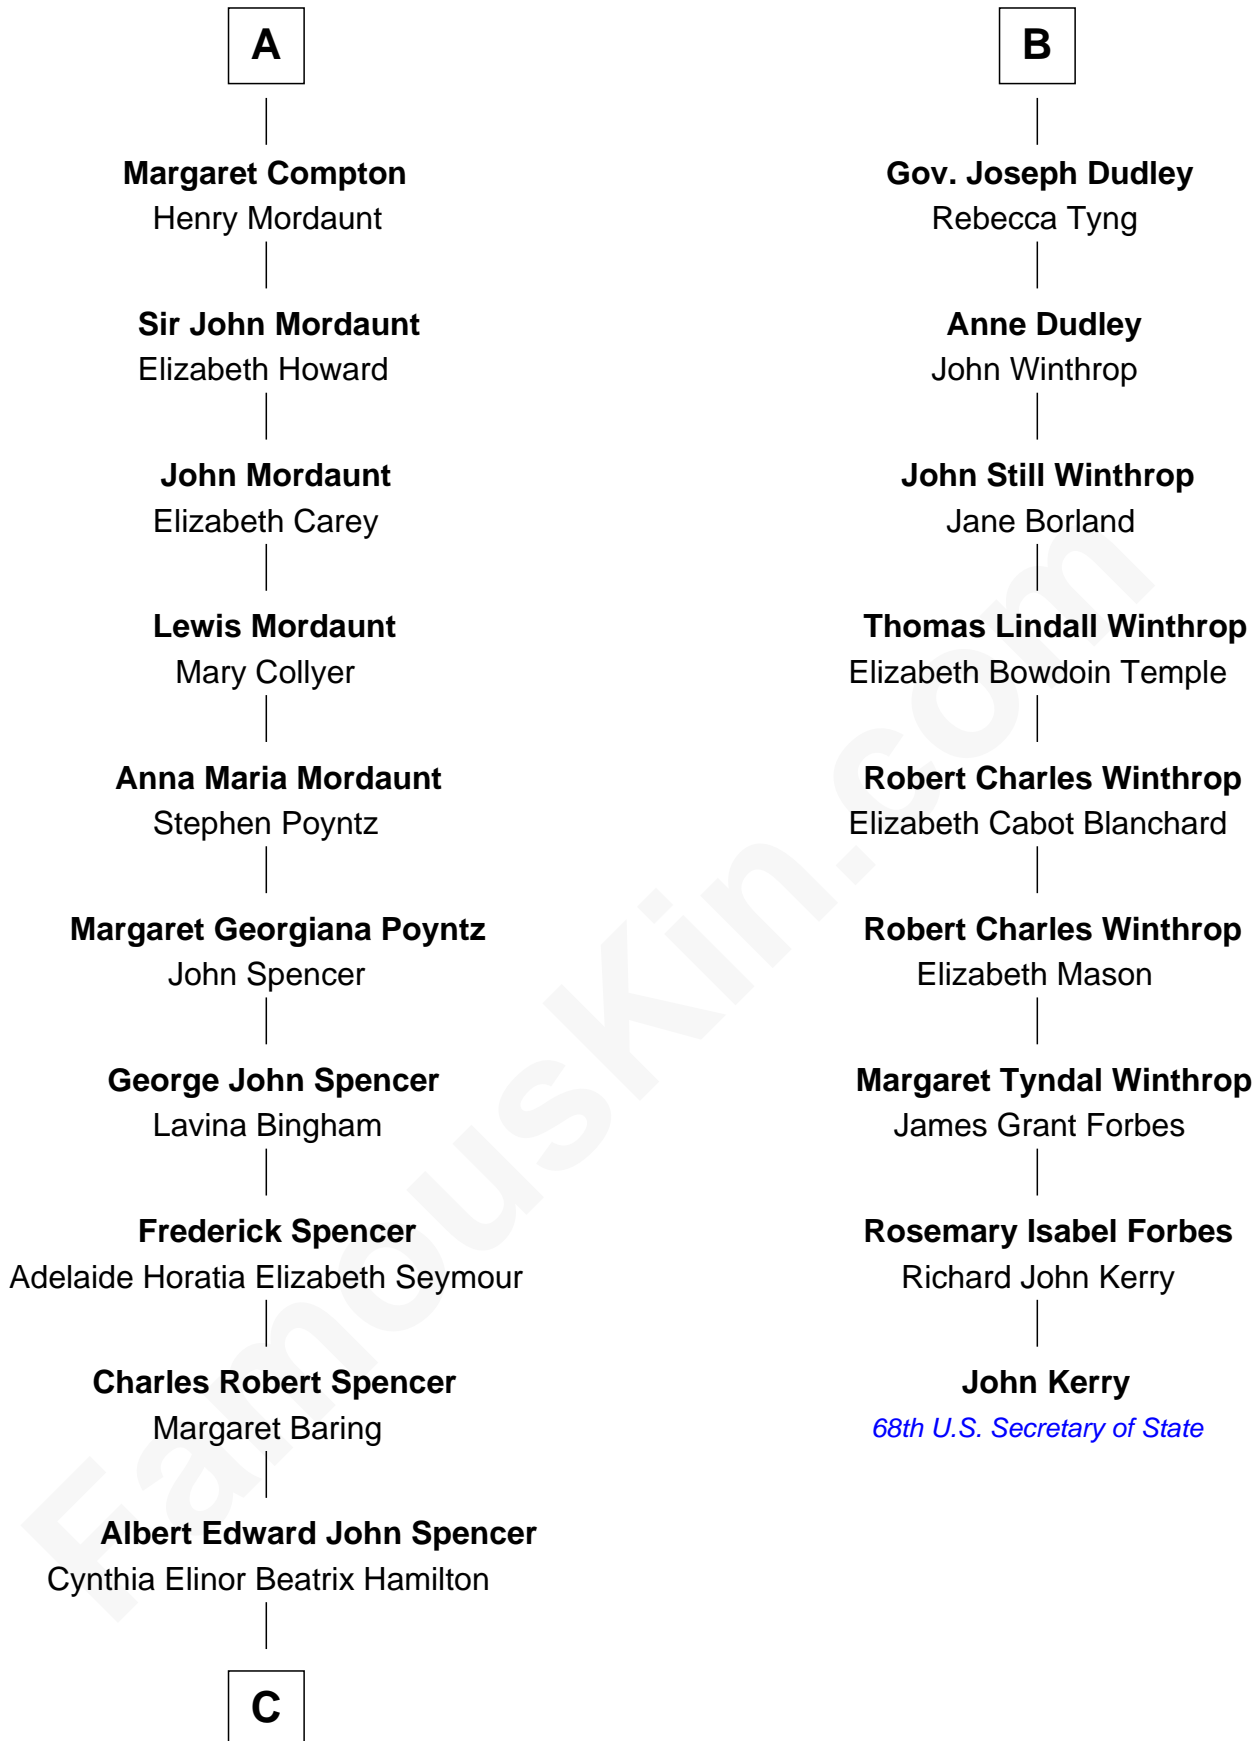

# FamousKin.com Relationship Chart of

**Prince Harry**

*Duke of Sussex*

15th cousin 4 times removed of

**John Kerry**

*68th U.S. Secretary of State*

**C**

**Edward John Spencer**  
Frances Ruth Burke Roche

**Princess Diana Frances Spencer**  
Charles III, King of the United Kingdom

**Prince Harry**  
*Duke of Sussex*

FamousKin.com