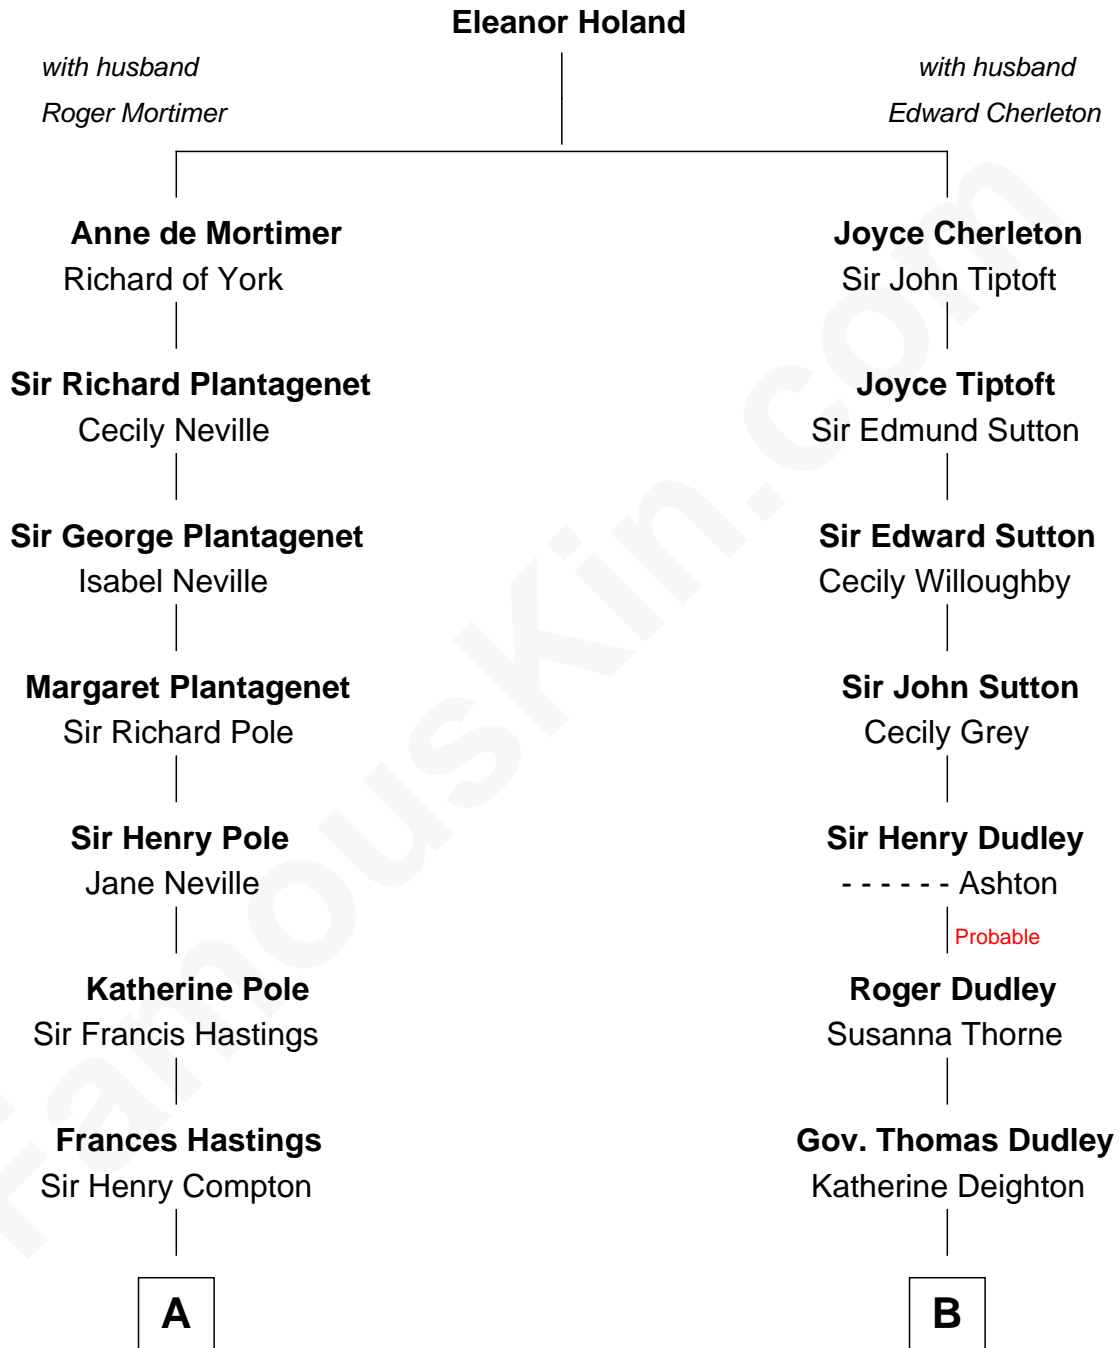

# FamousKin.com Relationship Chart of

**Prince Harry**

*Duke of Sussex*

15th cousin 4 times removed of

**John Kerry**

*68th U.S. Secretary of State*

**C**

**Edward John Spencer**  
Frances Ruth Burke Roche

**Princess Diana Frances Spencer**  
Charles III, King of the United Kingdom

**Prince Harry**  
*Duke of Sussex*

FamousKin.com