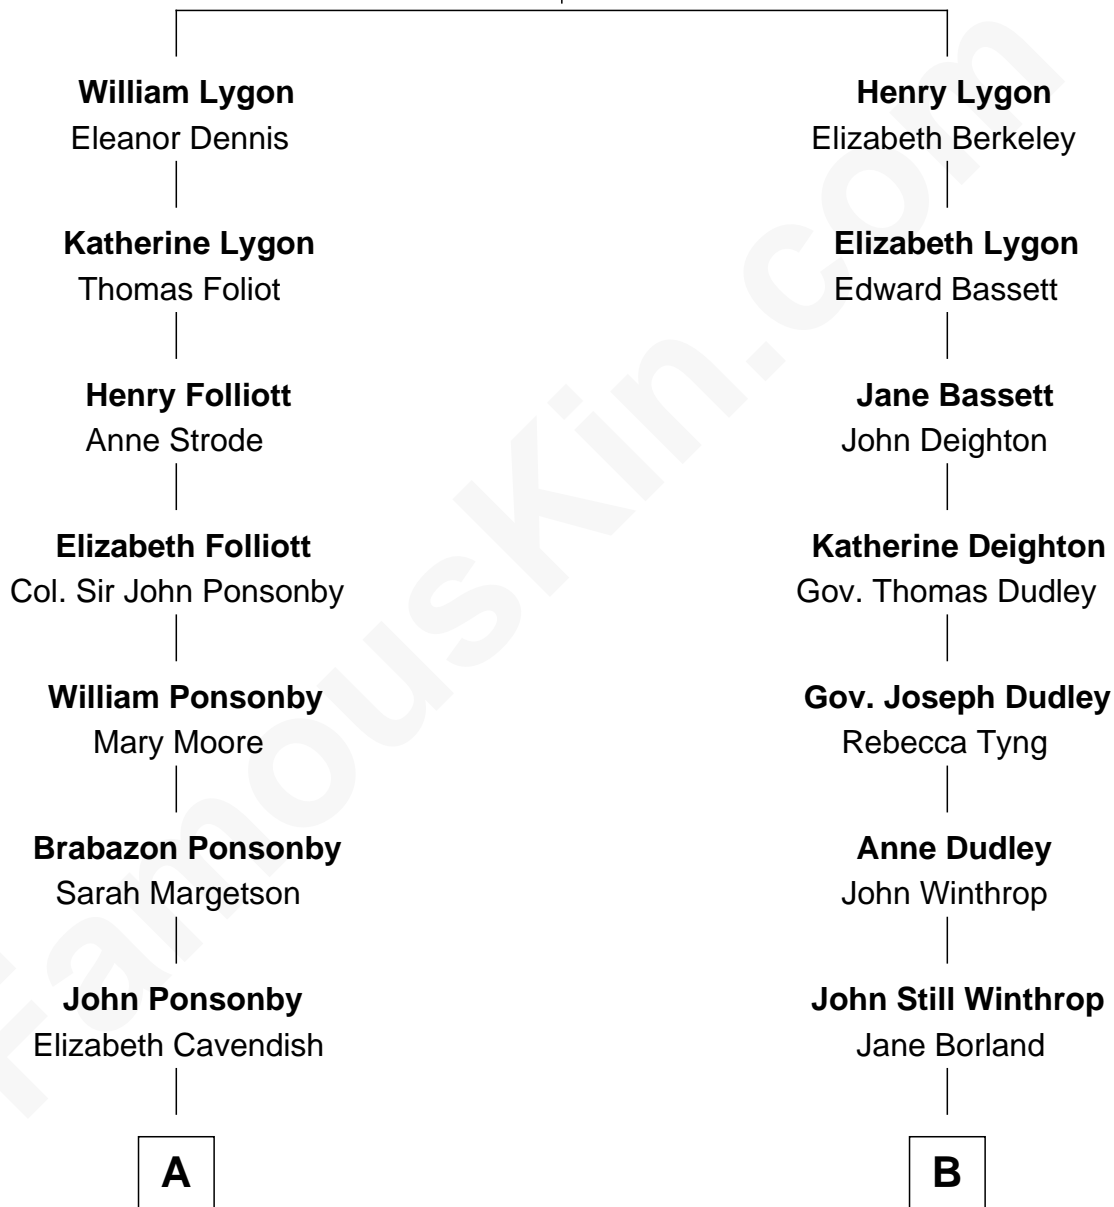

FamousKin.com Relationship Chart of

Prince Harry
Duke of Sussex

12th cousin 3 times removed of

John Kerry

68th U.S. Secretary of State

Sir Richard Lygon
Margaret Greville

A

William Brabazon Ponsonby

Louisa Molesworth

Mary Elizabeth Ponsonby

Charles Grey

Elizabeth Grey

John Crocker Bulteel

Louisa Emily Charlotte Bulteel

Edward Charles Baring

Margaret Baring

Charles Robert Spencer

Albert Edward John Spencer

Cynthia Elinor Beatrix Hamilton

Edward John Spencer

Frances Ruth Burke Roche

Princess Diana Frances Spencer

Charles III, King of the United Kingdom

Prince Harry