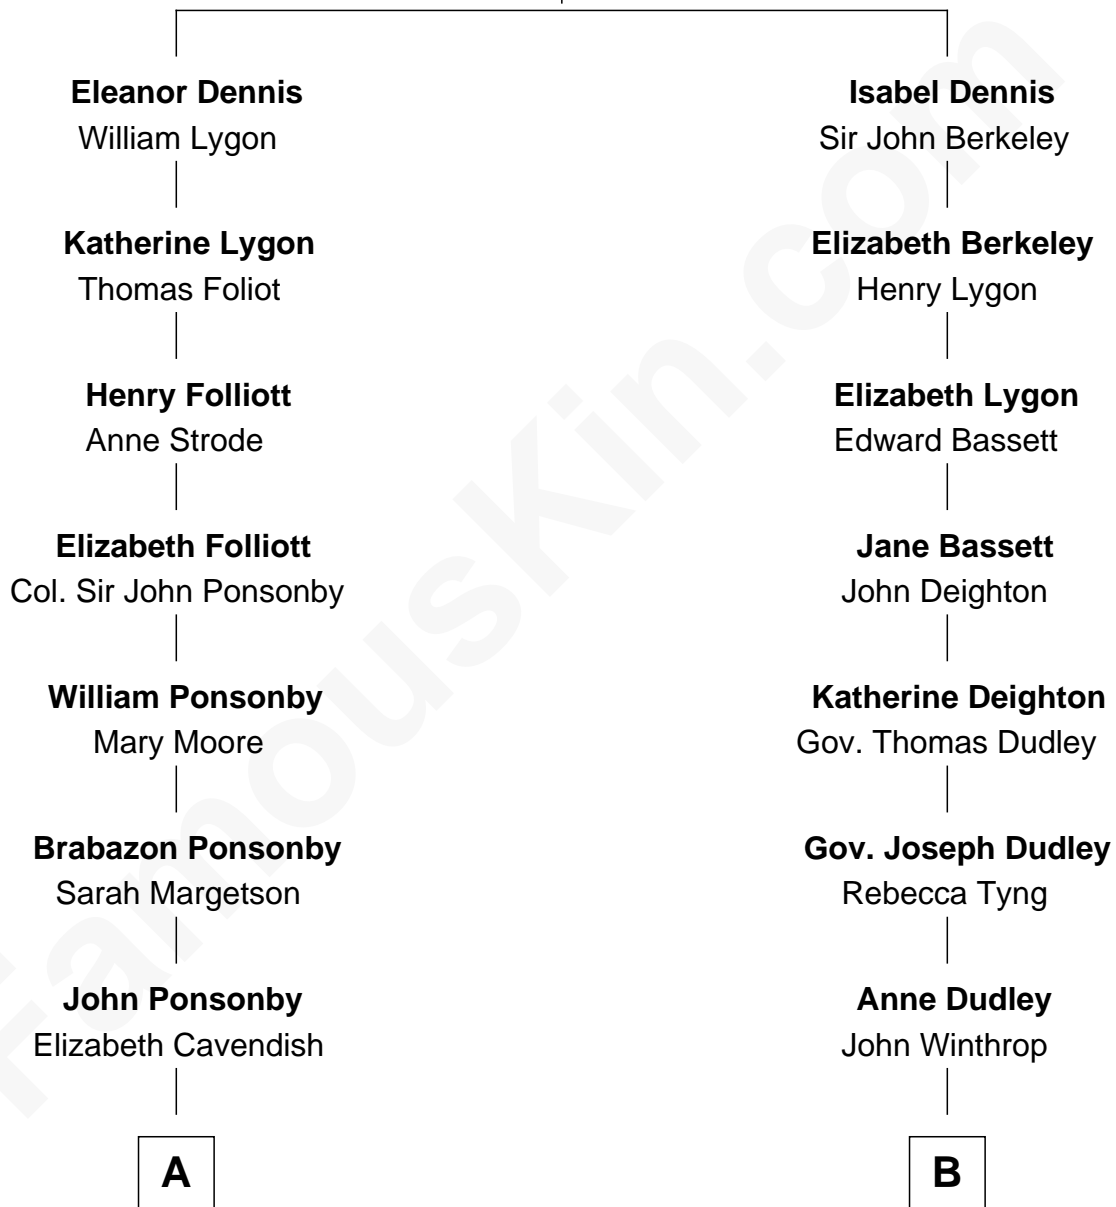

# FamousKin.com Relationship Chart of

**Prince Harry**  
*Duke of Sussex*

13th cousin 2 times removed of

**John Kerry**

*68th U.S. Secretary of State*

**Sir William Dennis**

Anne Berkeley

**A**

**William Brabazon Ponsonby**

Louisa Molesworth

**Mary Elizabeth Ponsonby**

Charles Grey

**Elizabeth Grey**

John Crocker Bulteel

**Louisa Emily Charlotte Bulteel**

Edward Charles Baring

**Margaret Baring**

Charles Robert Spencer

**Albert Edward John Spencer**

Cynthia Elinor Beatrix Hamilton

**Edward John Spencer**

Frances Ruth Burke Roche

**Princess Diana Frances Spencer**

Charles III, King of the United Kingdom