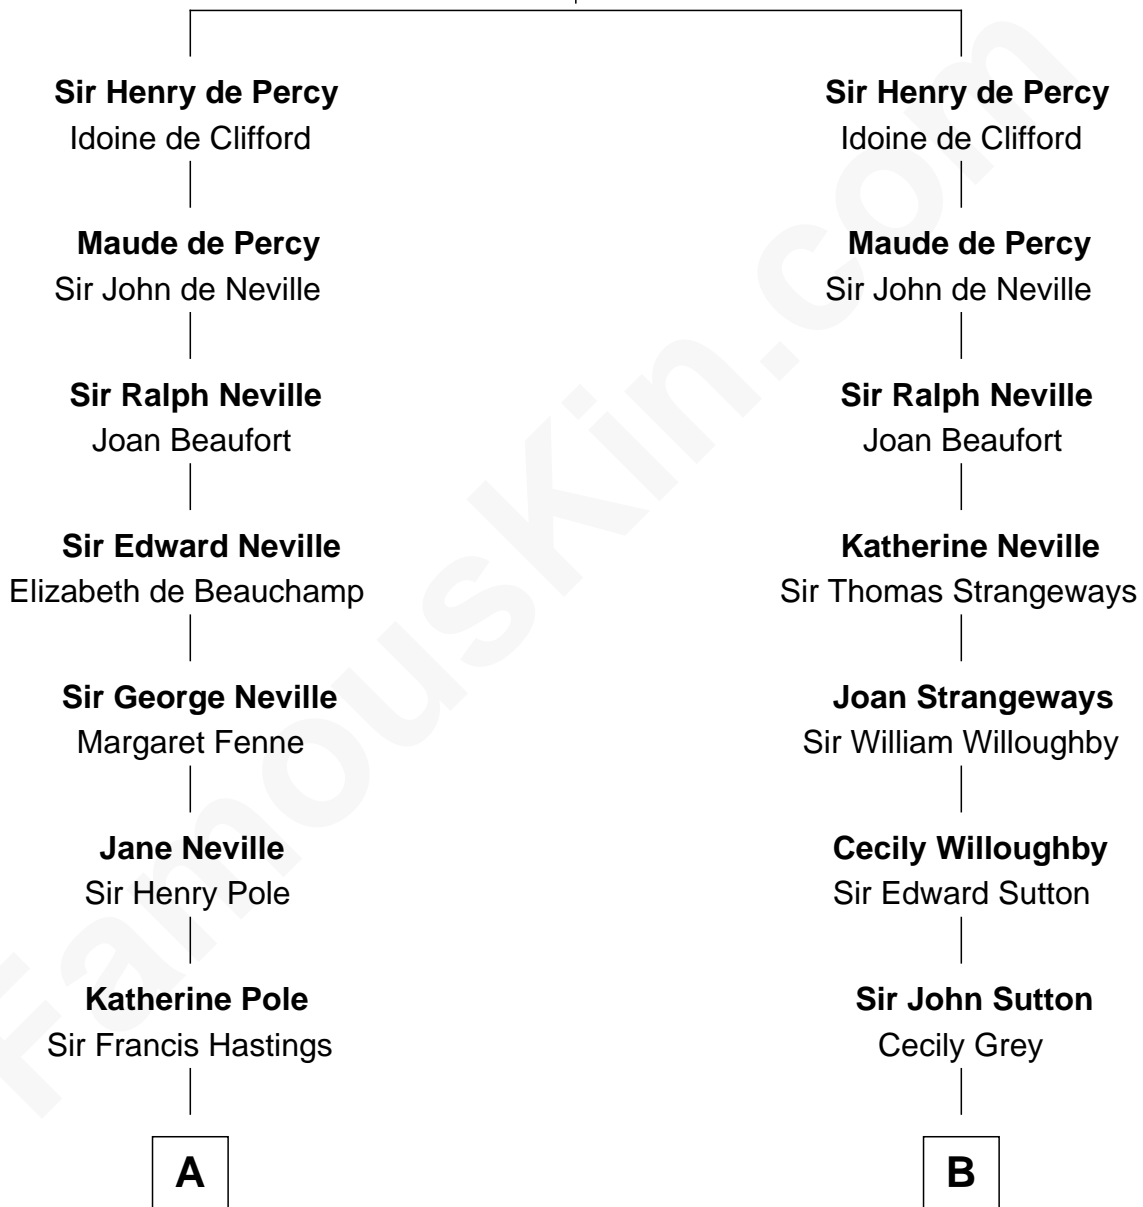

FamousKin.com Relationship Chart of

Prince Harry
Duke of Sussex

18th cousin 2 times removed of

John Kerry

68th U.S. Secretary of State

Sir Henry de Percy
Eleanor de Arundel

C

Albert Edward John Spencer
Cynthia Elinor Beatrix Hamilton

Edward John Spencer
Frances Ruth Burke Roche

Princess Diana Frances Spencer
Charles III, King of the United Kingdom

Prince Harry
Duke of Sussex

D

Rosemary Isabel Forbes
Richard John Kerry

John Kerry
68th U.S. Secretary of State