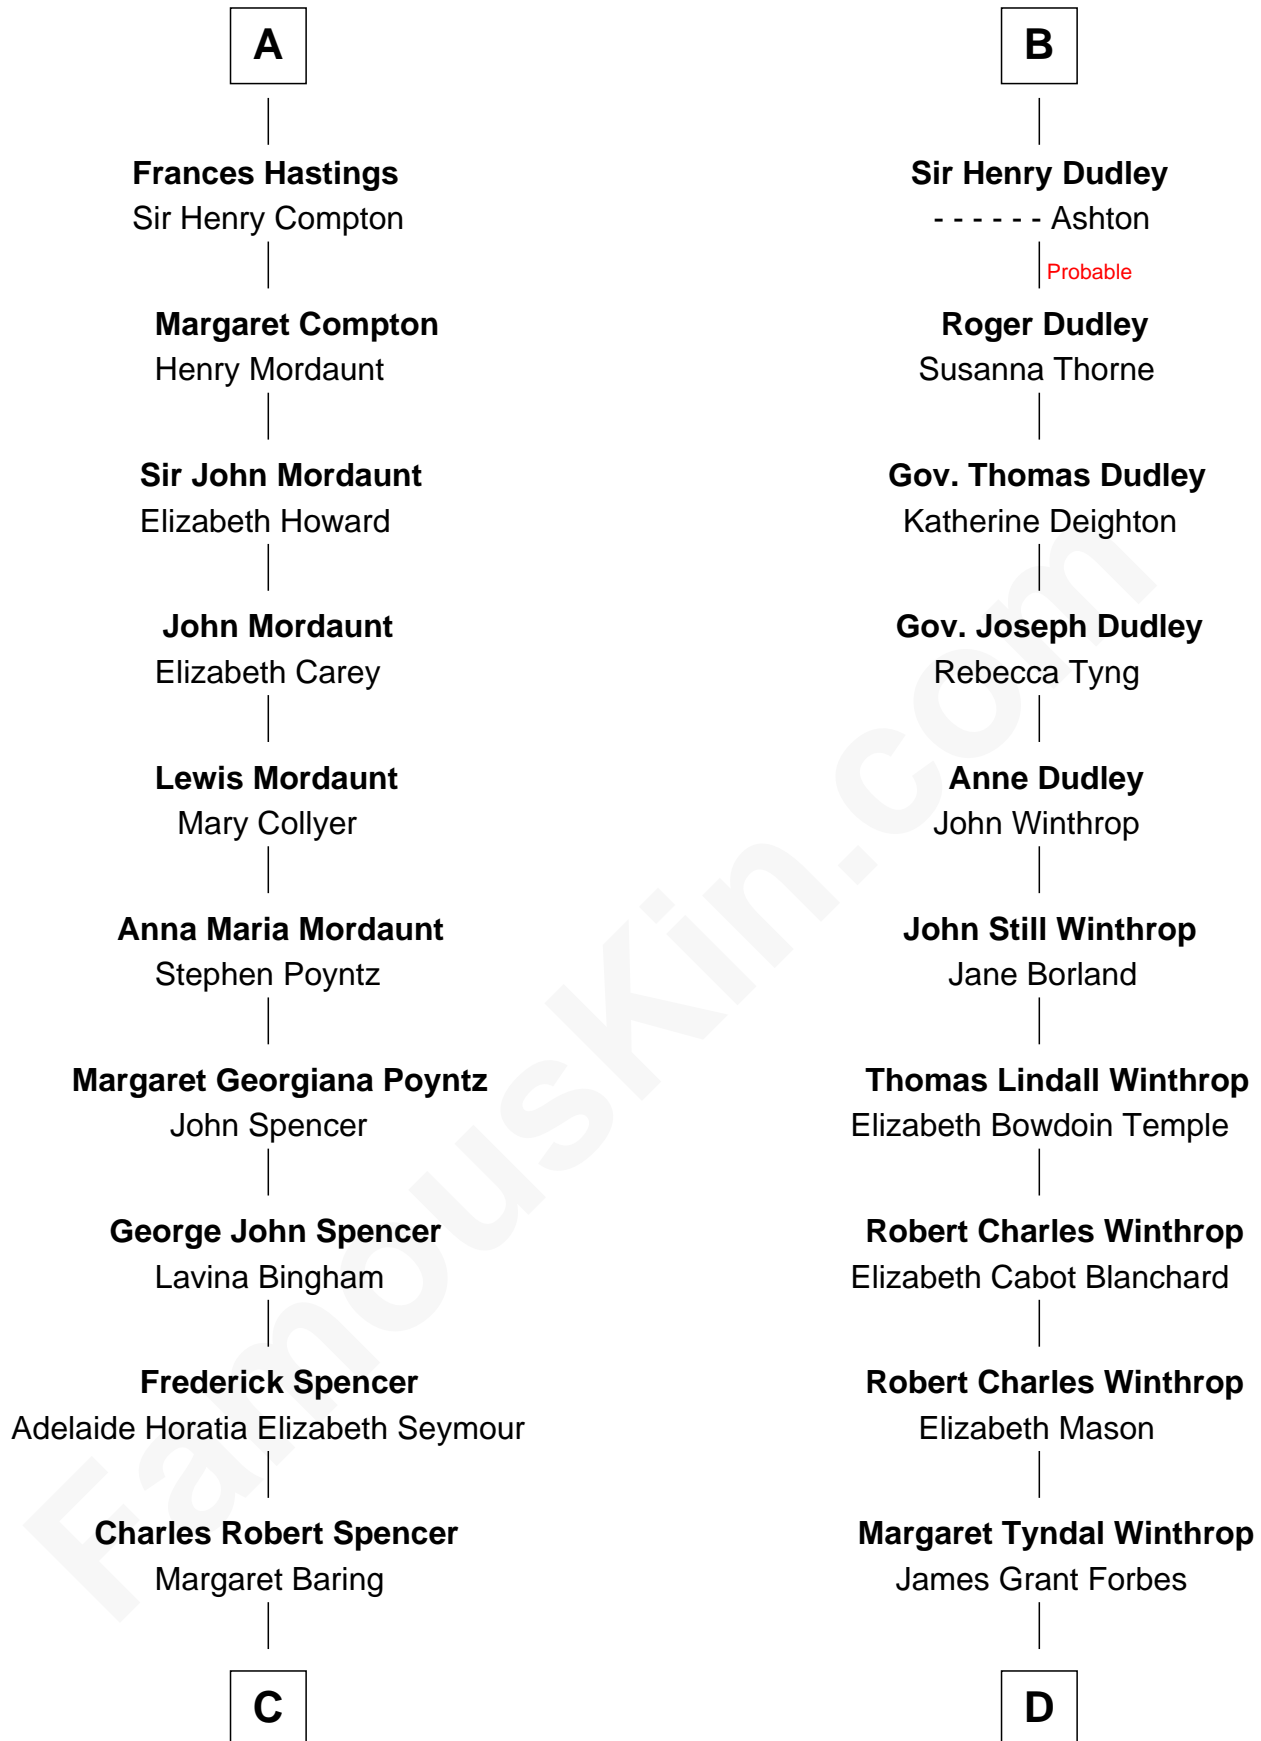

FamousKin.com Relationship Chart of

Prince Harry
Duke of Sussex

18th cousin 2 times removed of

John Kerry

68th U.S. Secretary of State

Sir Henry de Percy
Eleanor de Arundel

C

Albert Edward John Spencer
Cynthia Elinor Beatrix Hamilton