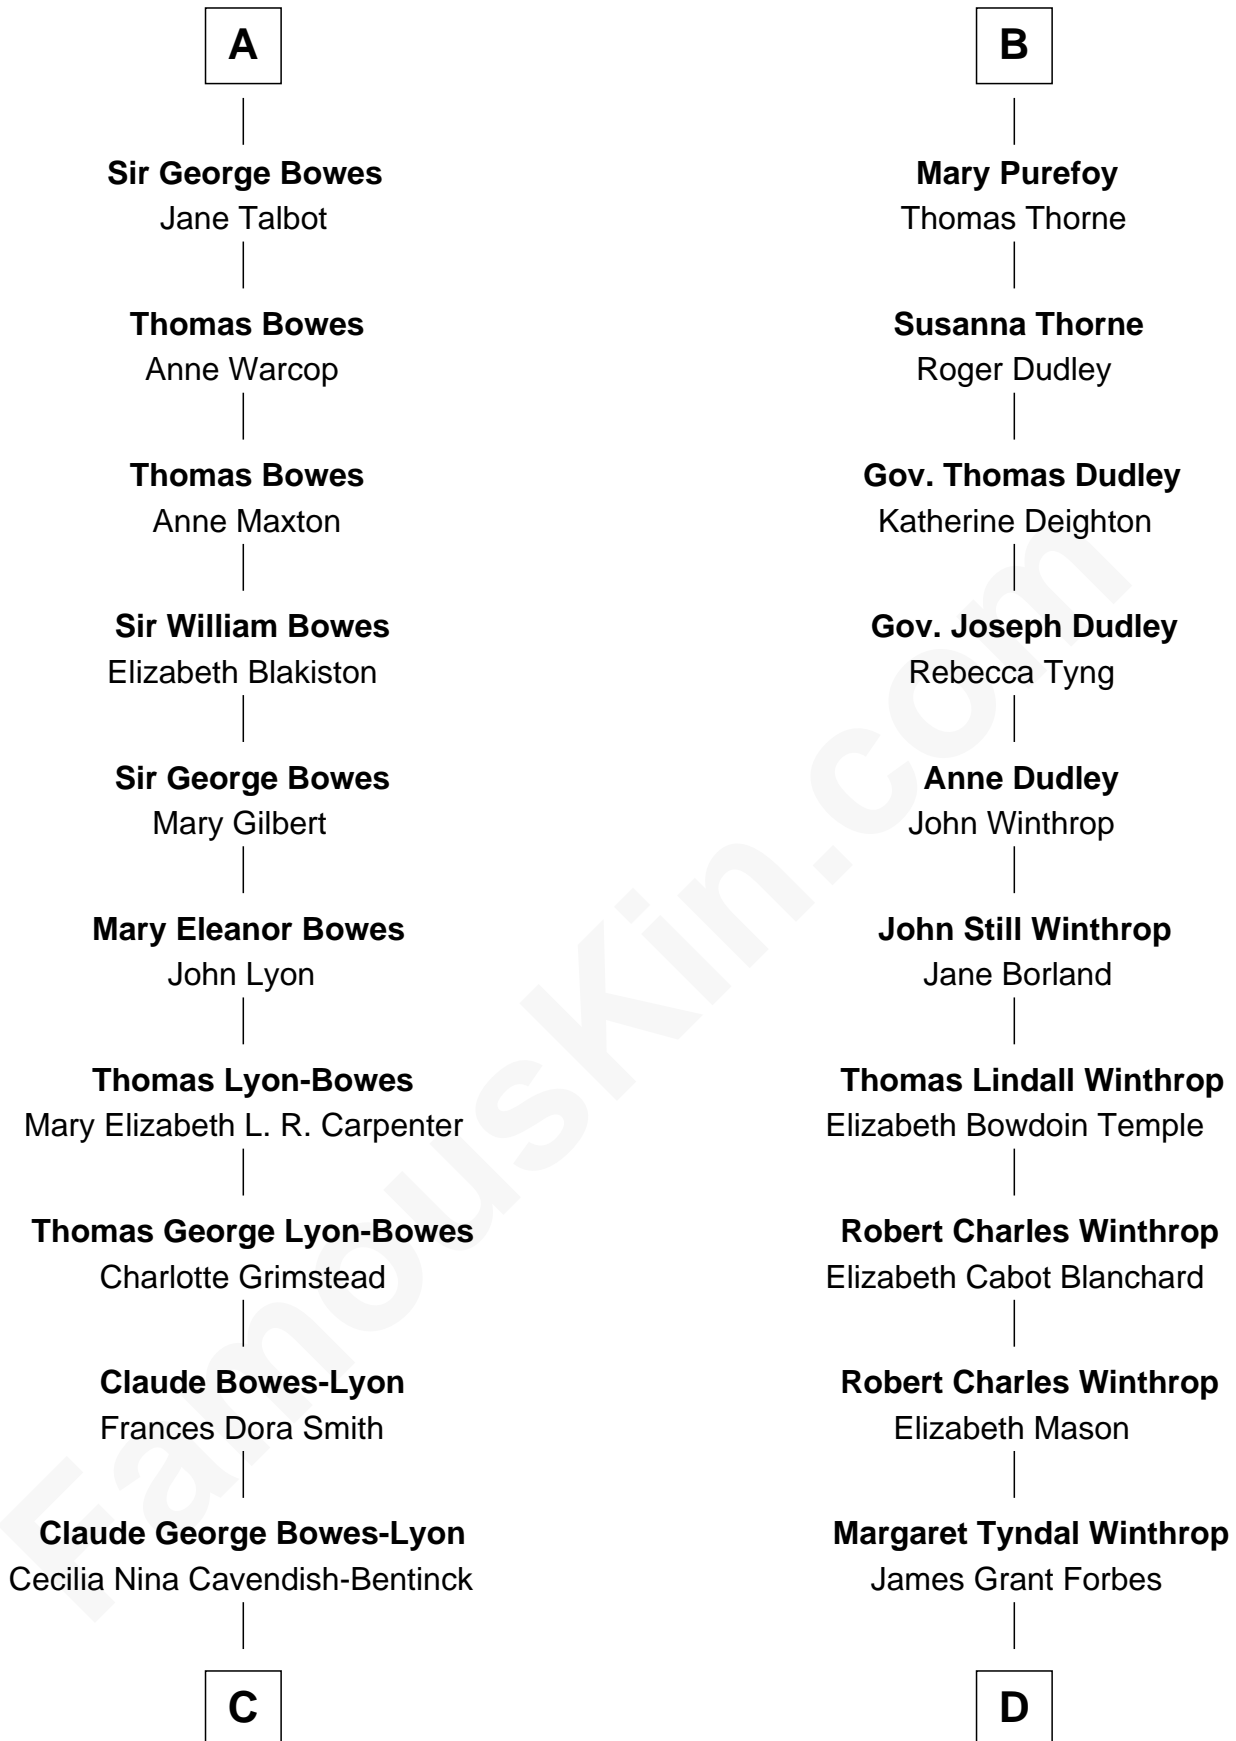

FamousKin.com Relationship Chart of

Prince Harry
Duke of Sussex

18th cousin 2 times removed of

John Kerry

68th U.S. Secretary of State

Sir John Marmion
Maud de Furnival

C

Elizabeth Bowes-Lyon

George VI, King of the United Kingdom

Elizabeth II, Queen of the United Kingdom

Prince Philip of Edinburgh

Charles III, King of the United Kingdom

Princess Diana Frances Spencer

Prince Harry

Duke of Sussex

D

Rosemary Isabel Forbes

Richard John Kerry

John Kerry

68th U.S. Secretary of State

FamousKin.com