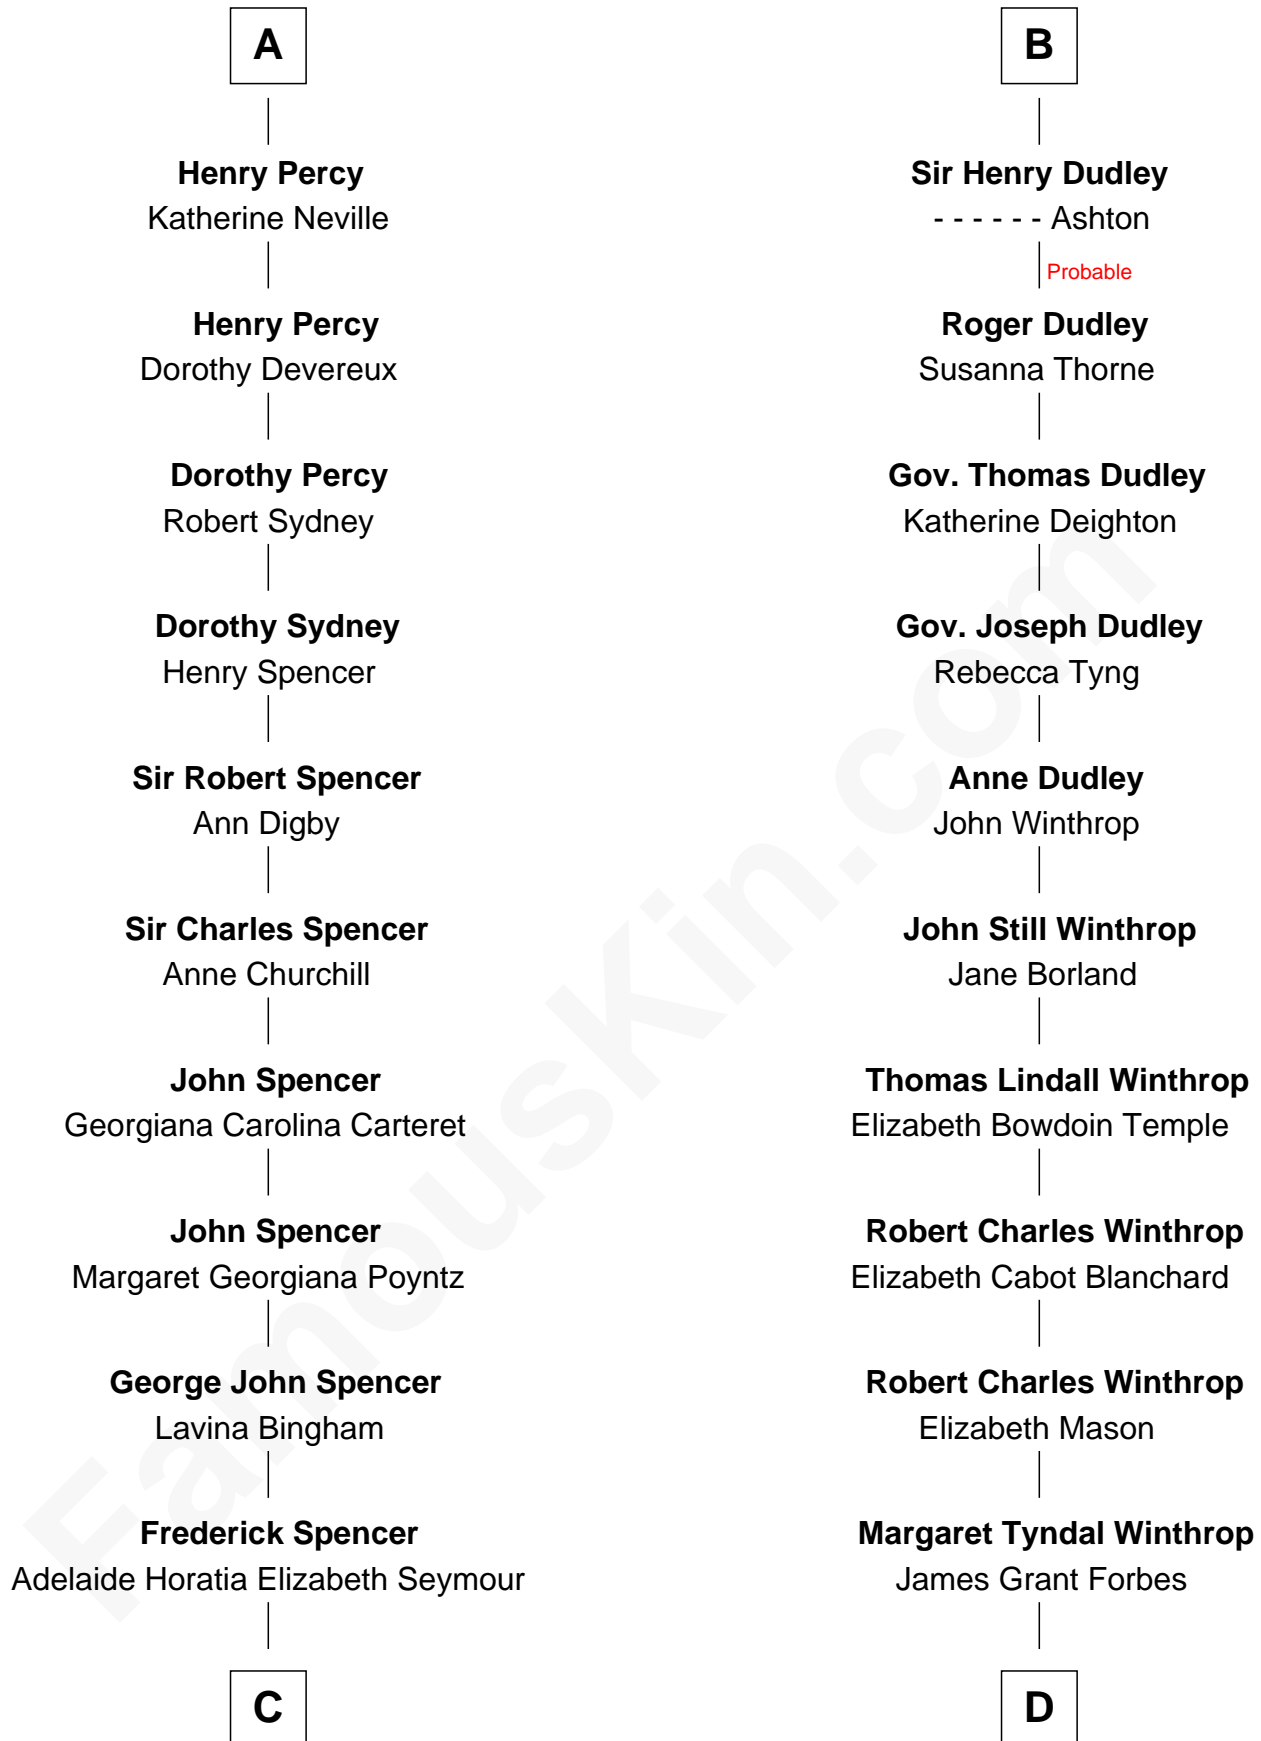

FamousKin.com Relationship Chart of

Prince Harry
Duke of Sussex

18th cousin 3 times removed of

John Kerry

68th U.S. Secretary of State

Edmund of Woodstock
Margaret Wake

C

Charles Robert Spencer

Margaret Baring

Albert Edward John Spencer

Cynthia Elinor Beatrix Hamilton

Edward John Spencer

Frances Ruth Burke Roche

Princess Diana Frances Spencer

Charles III, King of the United Kingdom

Prince Harry