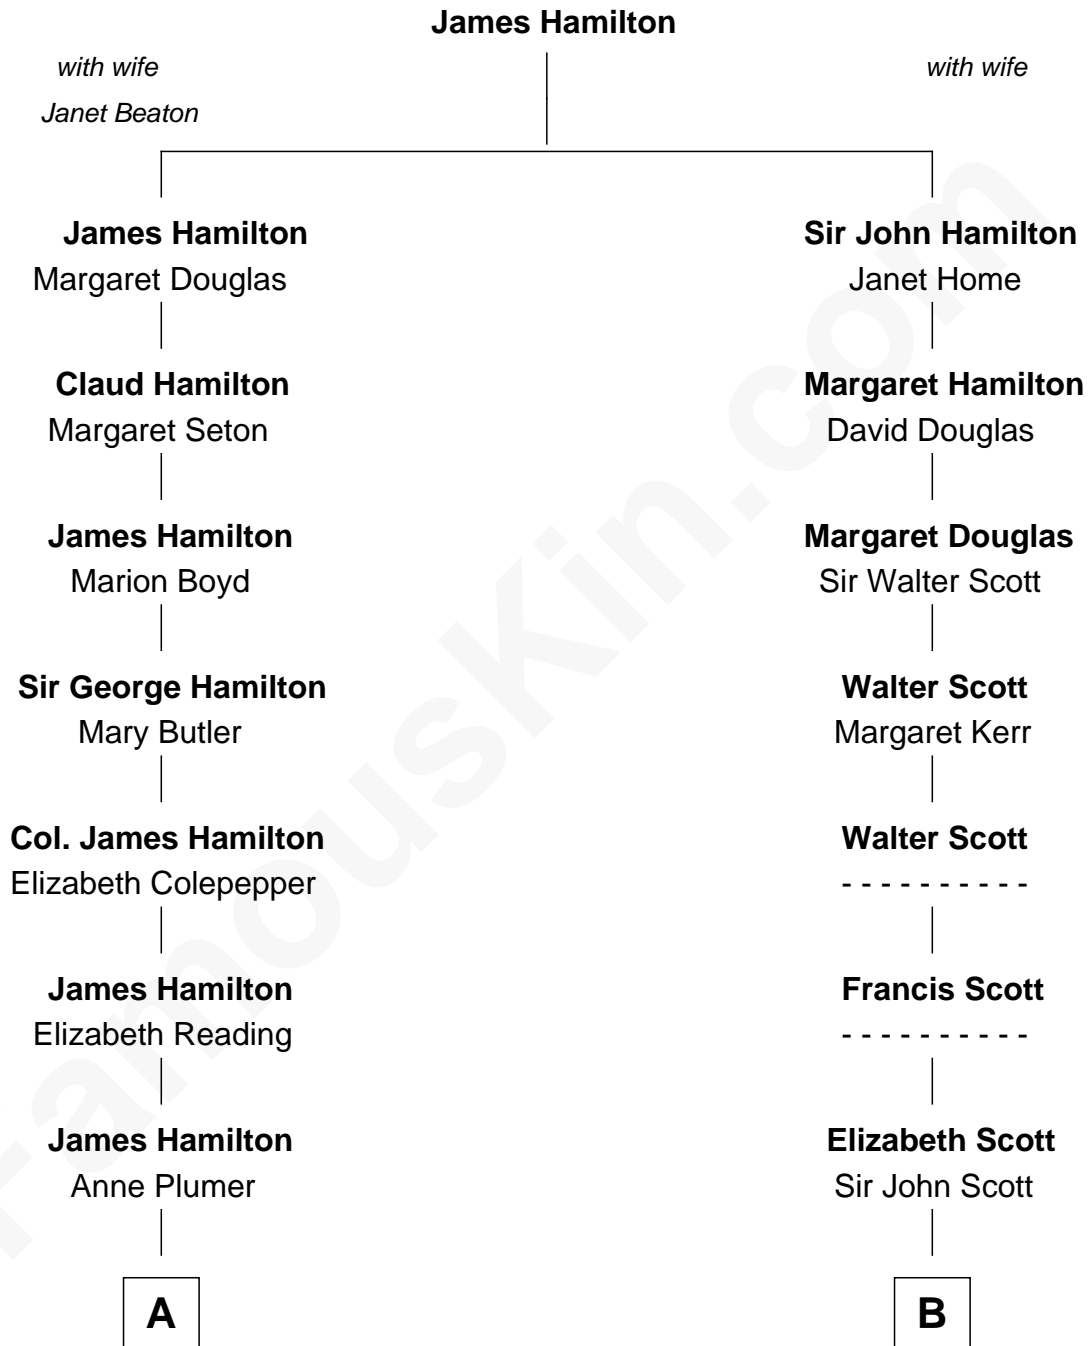

FamousKin.com Relationship Chart of

Prince Harry
Duke of Sussex

16th cousin of

John Kerry
68th U.S. Secretary of State

A

Capt. John Hamilton

Harriet Craggs

John James Hamilton