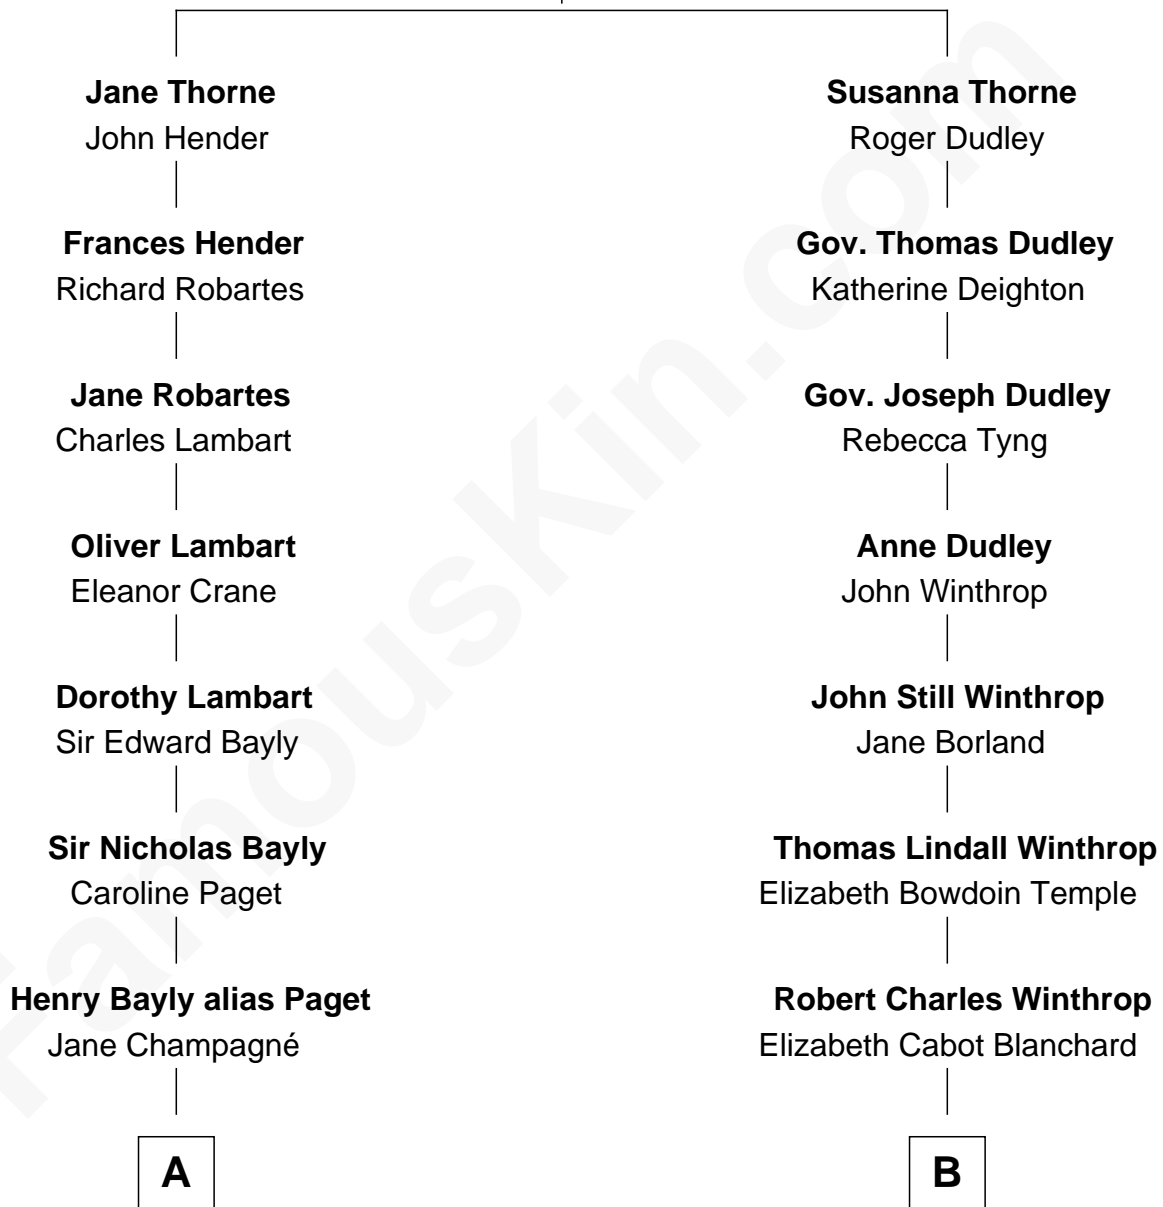

# FamousKin.com Relationship Chart of

**Prince Harry**  
*Duke of Sussex*

10th cousin 4 times removed of

**John Kerry**

*68th U.S. Secretary of State*

**Thomas Thorne**  
Mary Purefoy

**A**

**Henry William Paget**  
Lady Caroline Elizabeth Villiers

**Lady Caroline Paget**  
Charles Gordon-Lennox

**Cecilia Catherine Gordon-Lennox**  
Charles George Bingham

**Rosalind Cecilia Caroline Bingham**  
James Albert Edward Hamilton

**Cynthia Elinor Beatrix Hamilton**  
Albert Edward John Spencer

**Edward John Spencer**  
Frances Ruth Burke Roche

**Princess Diana Frances Spencer**  
Charles III, King of the United Kingdom

**Prince Harry**  
*Duke of Sussex*

**B**

**Robert Charles Winthrop**  
Elizabeth Mason

**Margaret Tyndal Winthrop**  
James Grant Forbes

**Rosemary Isabel Forbes**  
Richard John Kerry

**John Kerry**  
*68th U.S. Secretary of State*