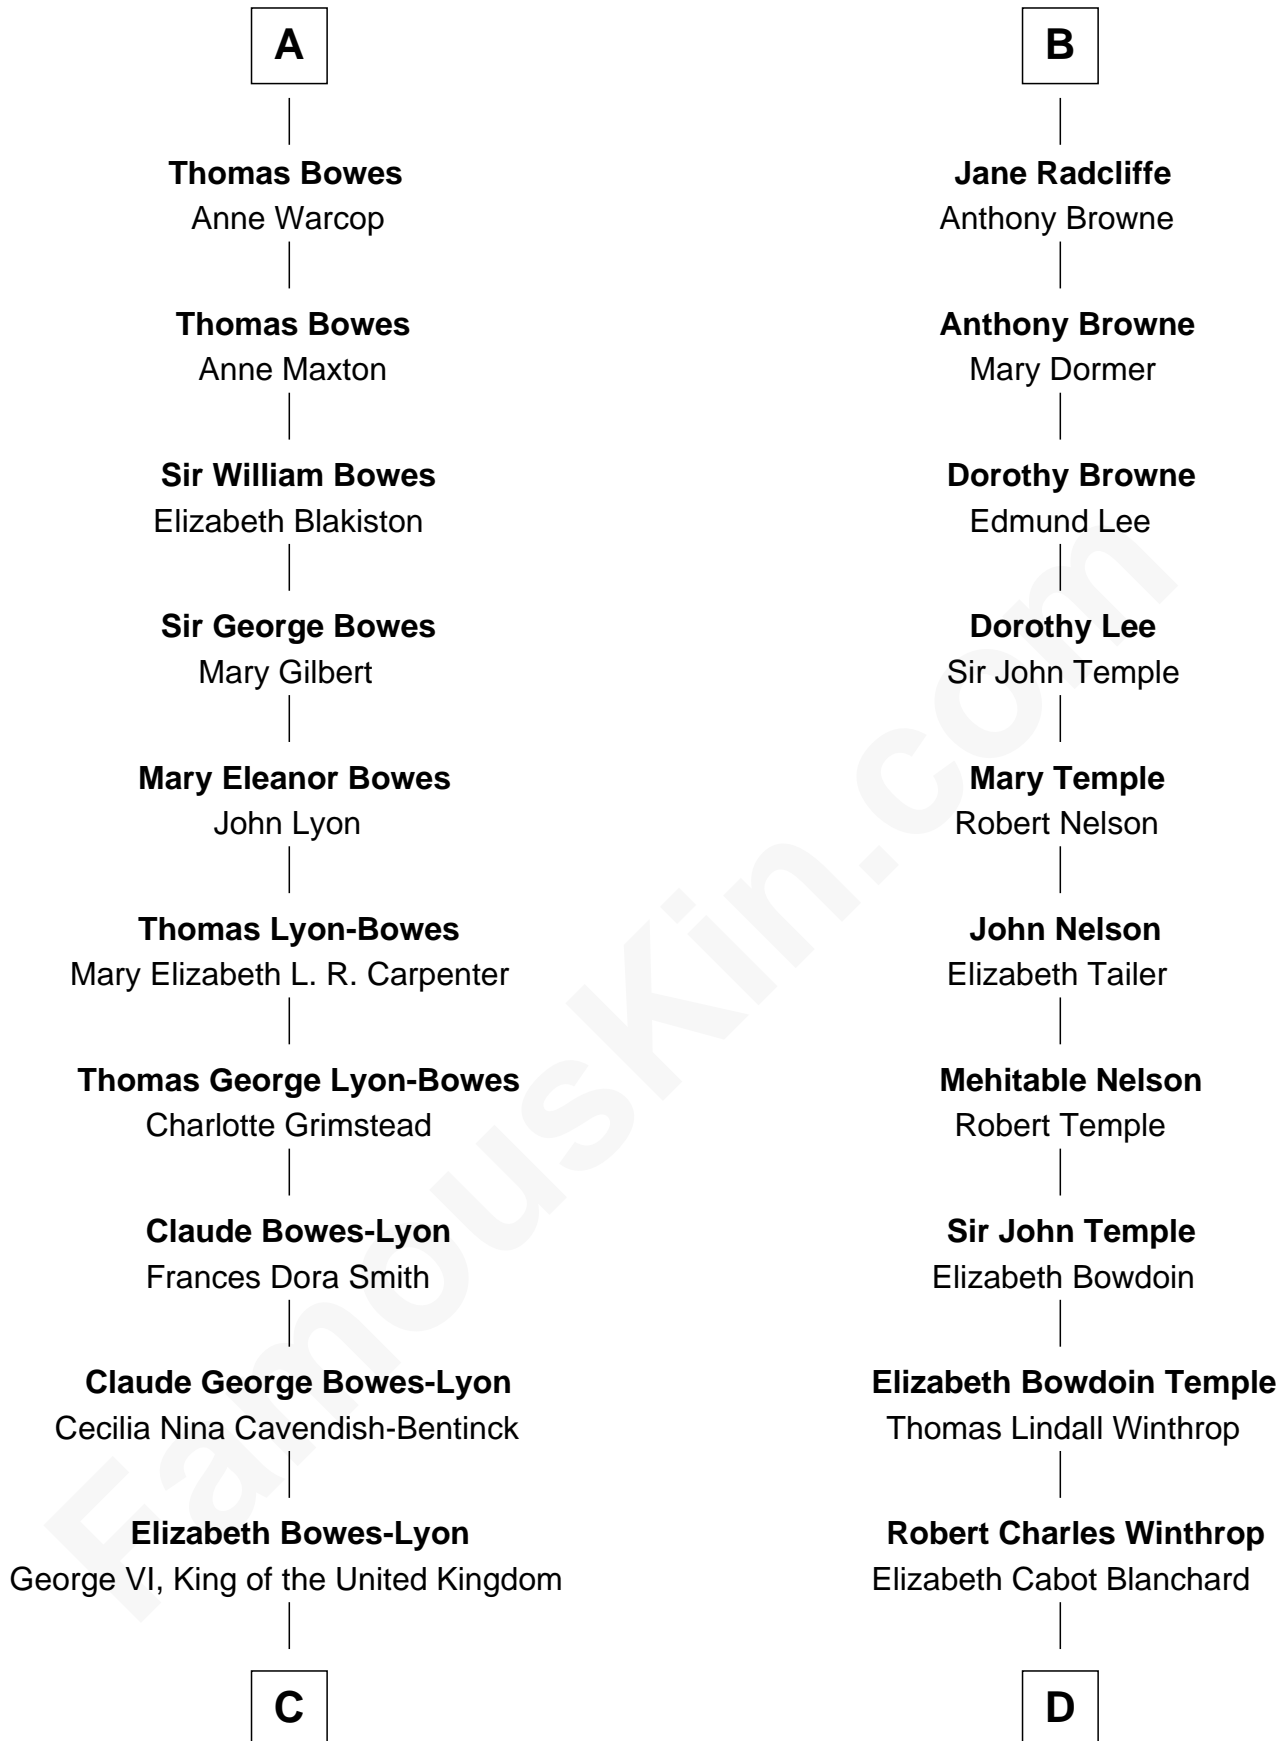

FamousKin.com Relationship Chart of

Prince Harry
Duke of Sussex

19th cousin 1 time removed of

John Kerry
68th U.S. Secretary of State

Roger le Strange
Maud - - - - -

Sir Roger le Strange
Aline Fitzalan

Lucy le Strange
Sir William Willoughby

Margery Willoughby
Sir William FitzHugh

Maud FitzHugh
Sir William Bowes

Sir Ralph Bowes
Margery Conyers

Richard Bowes
Elizabeth Aske

Sir George Bowes
Jane Talbot

A

Sir Roger le Strange
Aline Fitzalan

John le Strange
Maud de Mohun

Richard le Strange
Elizabeth de Cobham

John le Strange
Jacquetta Woodville

Joan le Strange
George Stanley

Sir Thomas Stanley
Anne Hastings

Margaret Stanley
Robert Radcliffe

B

C

Elizabeth II, Queen of the United Kingdom

Prince Philip of Edinburgh

Charles III, King of the United Kingdom

Princess Diana Frances Spencer

Prince Harry

Duke of Sussex

D

Robert Charles Winthrop

Elizabeth Mason