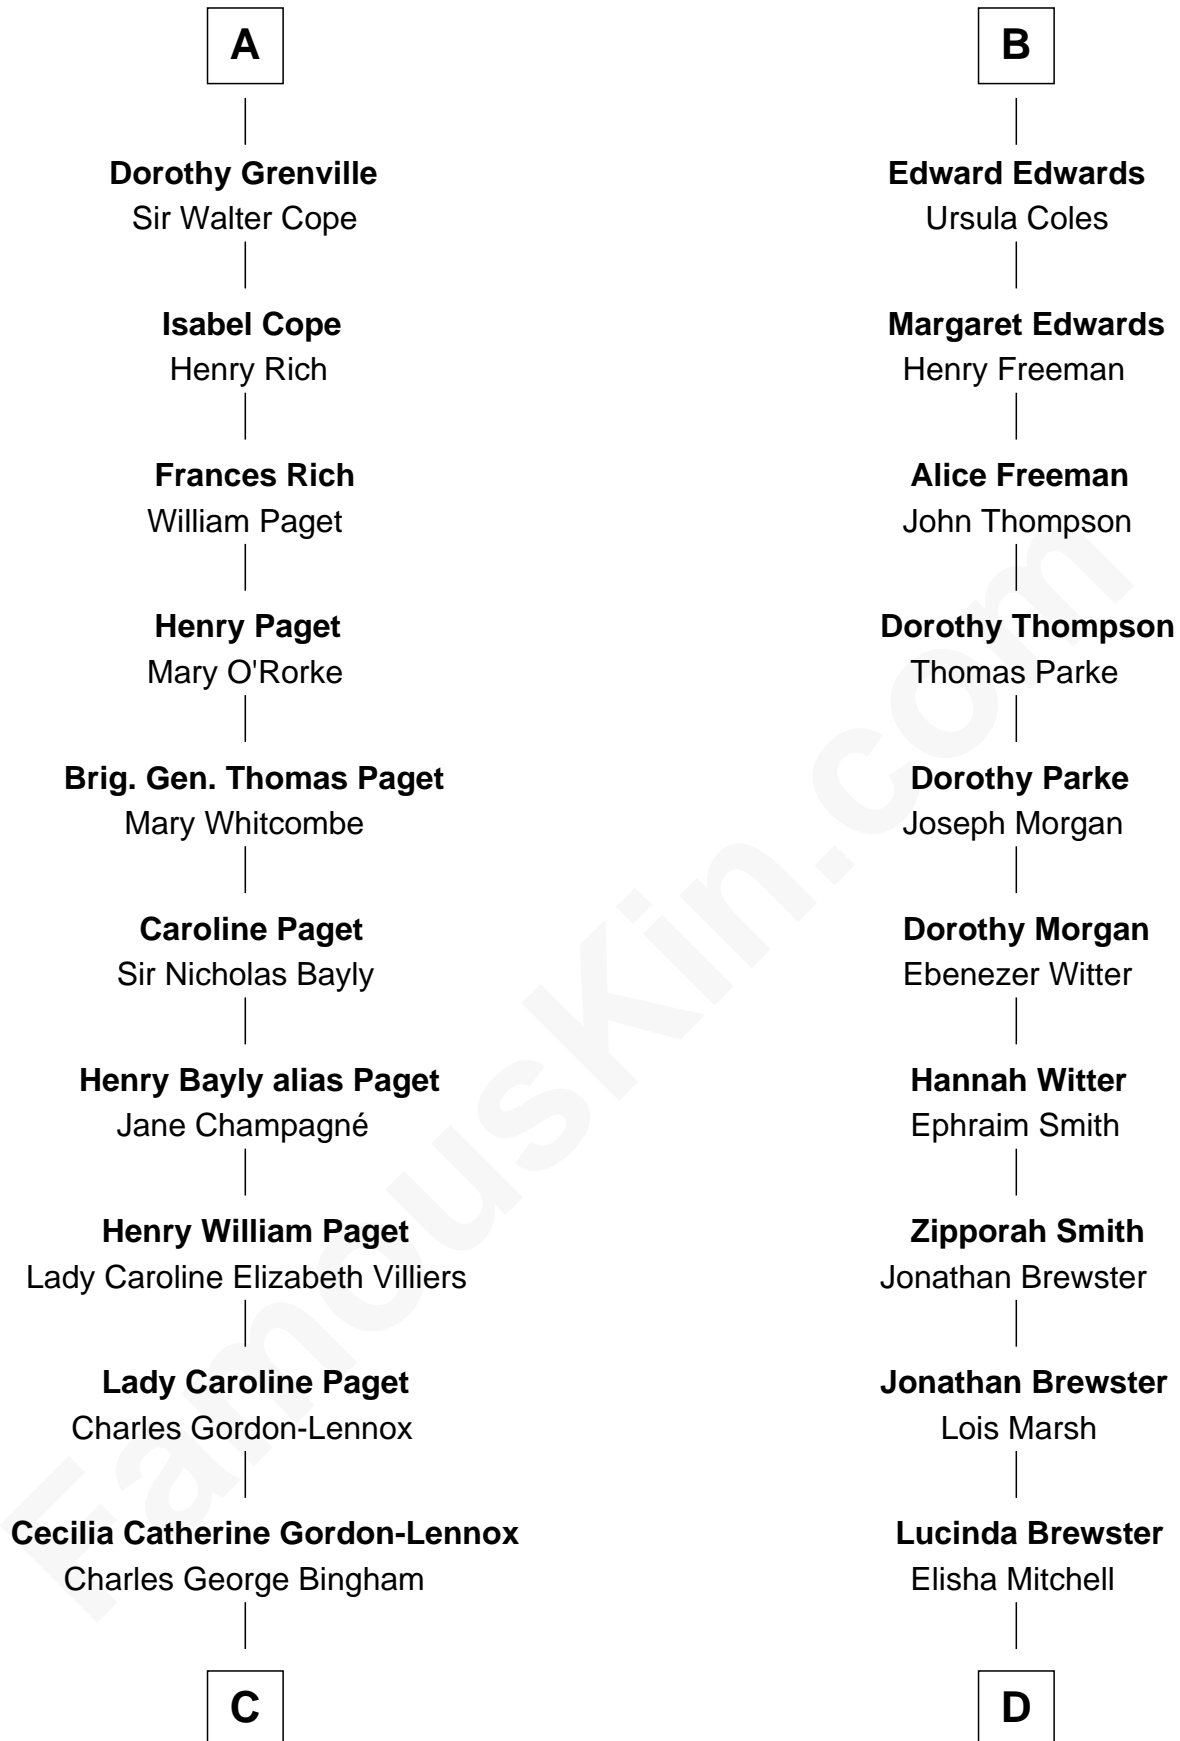

FamousKin.com Relationship Chart of

Prince Harry
Duke of Sussex

20th cousin 1 time removed of

Julia Child

American Chef, Author and TV Personality

Sir John Giffard
Lucy de Morteyn

Sir Thomas Giffard
Elizabeth de Missenden

Roger Giffard
Isabel Stretle

Thomas Giffard
Eleanor Vaux

John Giffard
Agnes Winslow

Roger Giffard
Mary Nanseglos

John Giffard
Dorothy Dannett

Mary Giffard
Richard Grenville

A

Sir Thomas Giffard
Elizabeth de Missenden

Roger Giffard
Isabel Stretle

Thomas Giffard
Eleanor Vaux

John Giffard
Agnes Winslow

Thomas Giffard
Joan Langston

Amy Giffard
Richard Samwell

Susanna Samwell
Peter Edwards

B

C

Rosalind Cecilia Caroline Bingham

James Albert Edward Hamilton

Cynthia Elinor Beatrix Hamilton

Albert Edward John Spencer

Edward John Spencer

Frances Ruth Burke Roche

Princess Diana Frances Spencer

Charles III, King of the United Kingdom