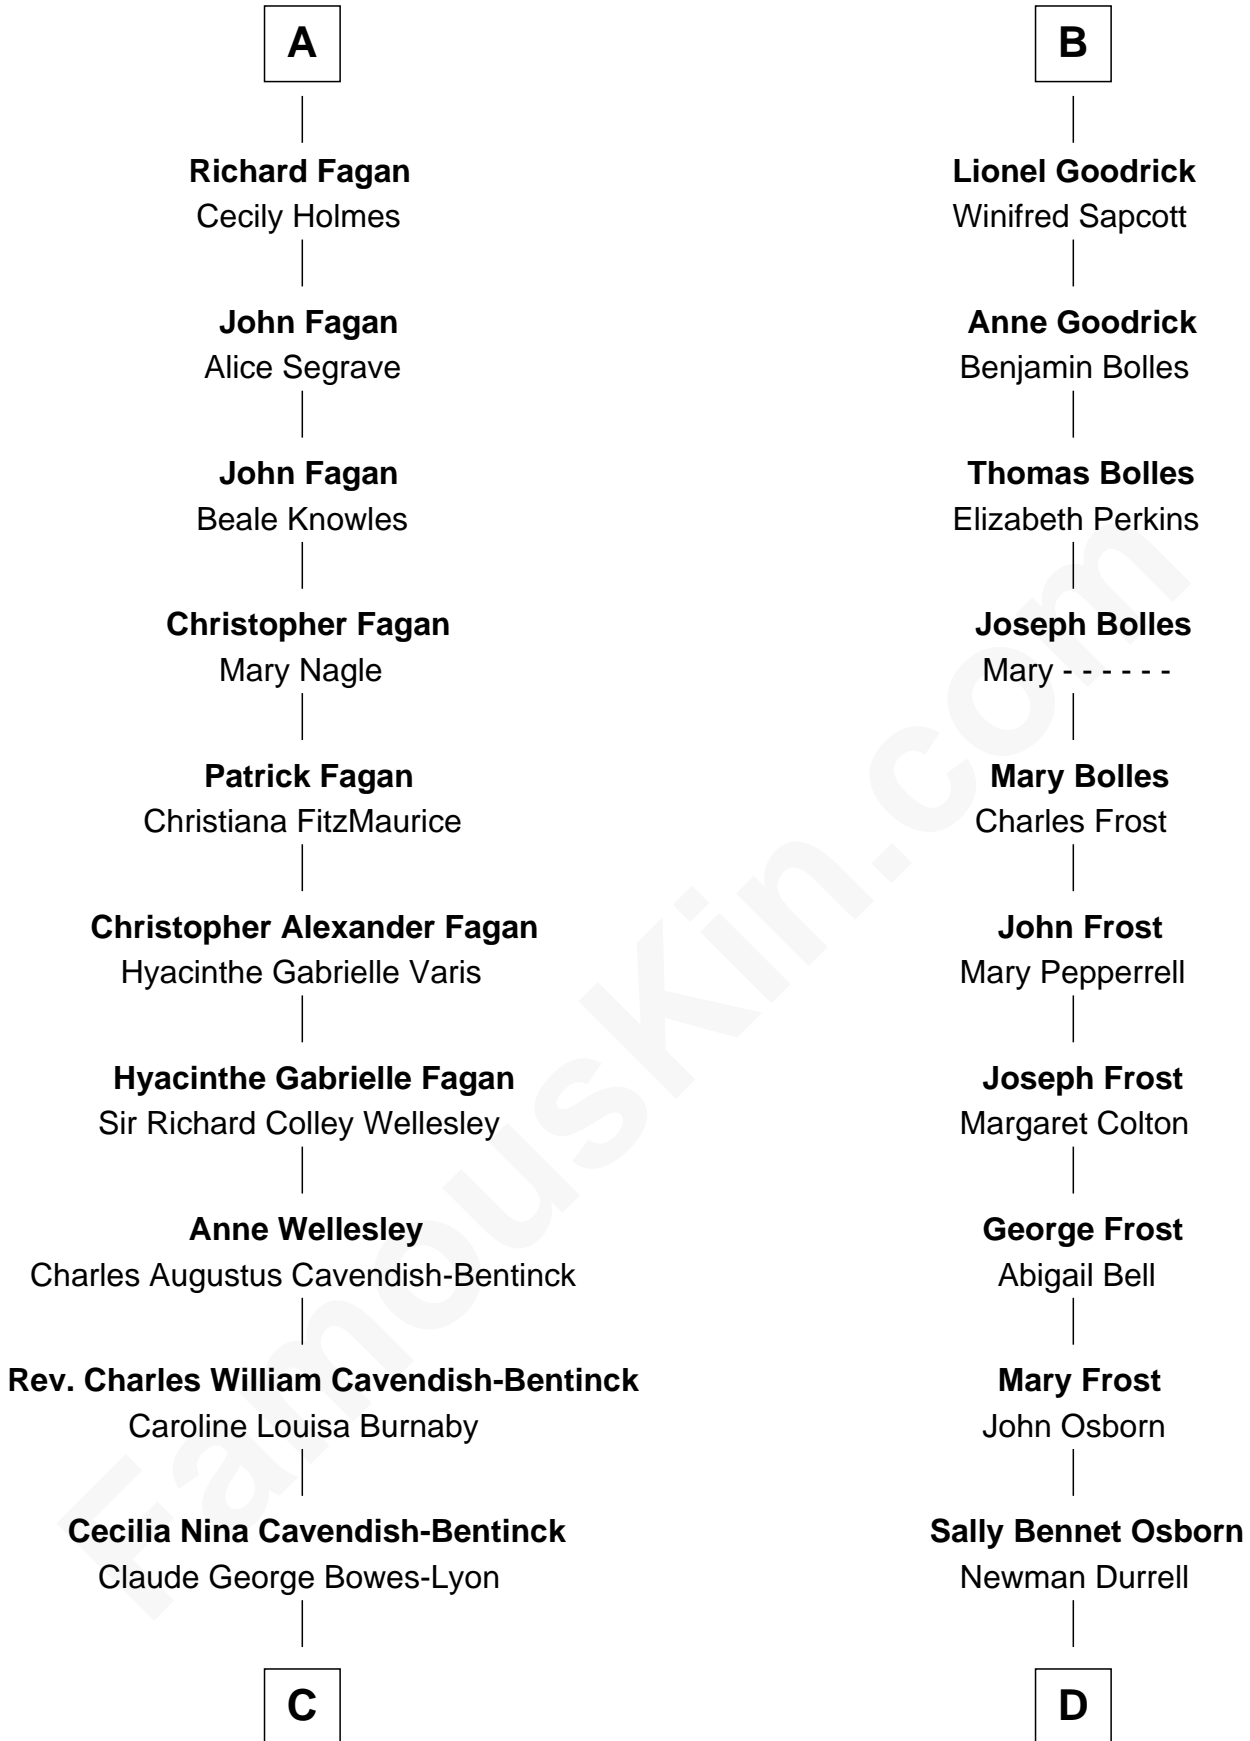

FamousKin.com Relationship Chart of

Prince Harry
Duke of Sussex

20th cousin of

Lucille Ball
TV Actress - "I Love Lucy"

John de Mowbray
Joan of Lancaster

John de Mowbray
Elizabeth de Segrave

Eleanor de Mowbray
John de Welles

Eudo de Welles
Maud de Greystoke

Sir William de Welles
Anne Barnewall

Ismay de Welles
Thomas Nangle

John Nangle
Eleanor Dowdall

Amy Nangle
Thomas Fagan

A

John de Mowbray
Elizabeth de Segrave

Eleanor de Mowbray
John de Welles

Eudo de Welles
Maud de Greystoke

Sir Lionel de Welles
Joan de Waterton

Margaret de Welles
Sir Thomas Dymoke

Sir Lionel Dymoke
Joanna Griffith

Anne Dymoke
John Goodrick

B

C

Elizabeth Bowes-Lyon