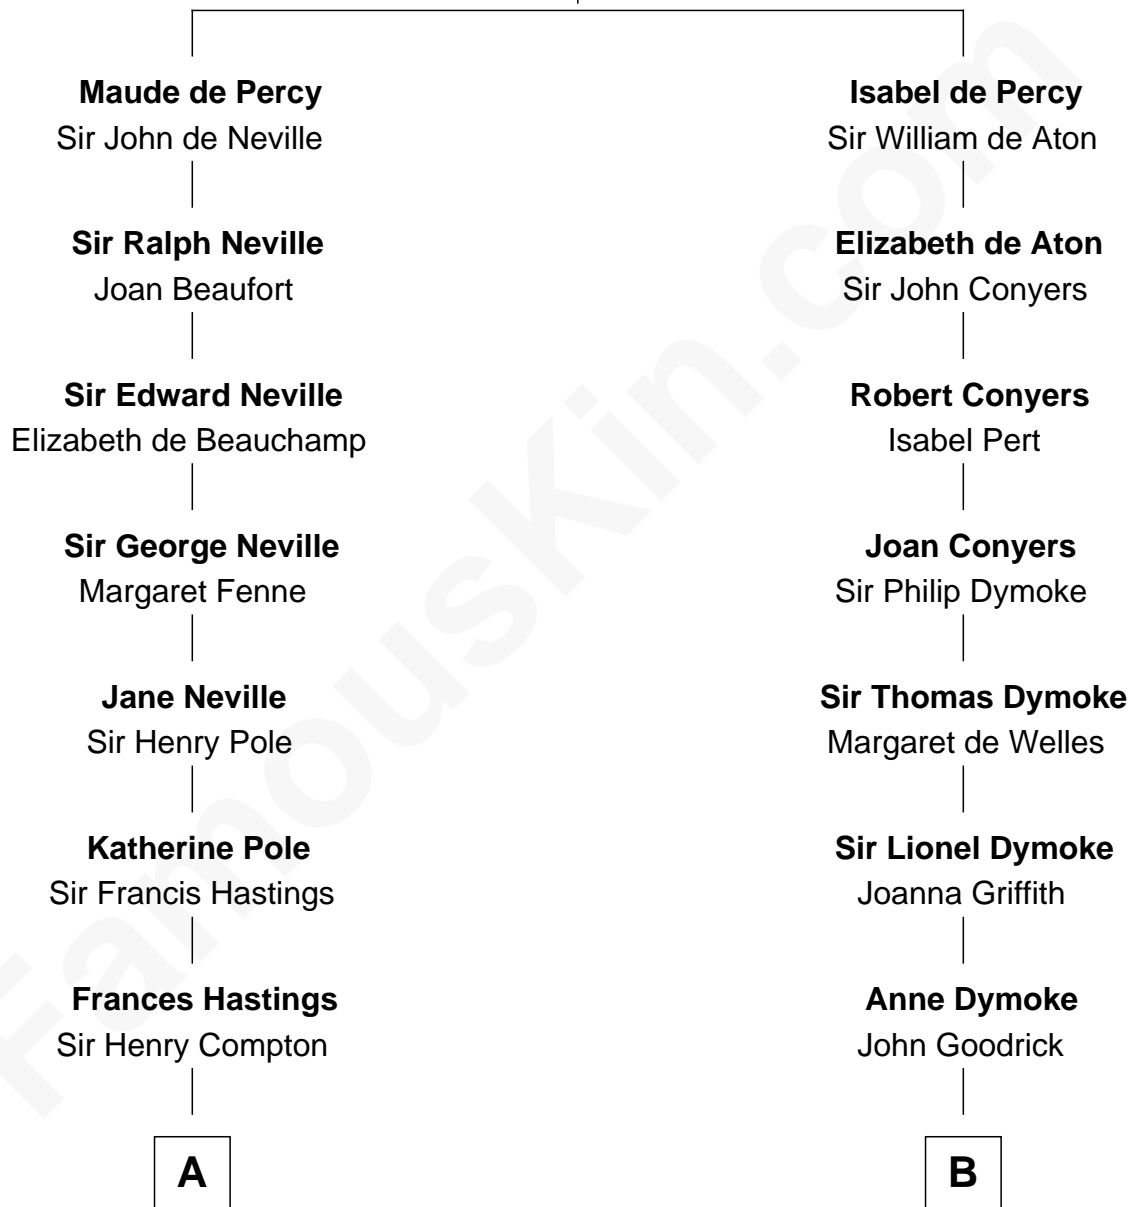

# FamousKin.com Relationship Chart of

**Prince Harry**  
*Duke of Sussex*

19th cousin 1 time removed of

**Lucille Ball**  
*TV Actress - "I Love Lucy"*

**Sir Henry de Percy**  
Idoine de Clifford

**C**

**Edward John Spencer**  
Frances Ruth Burke Roche

**Princess Diana Frances Spencer**  
Charles III, King of the United Kingdom

**Prince Harry**  
*Duke of Sussex*

**D**

**George Osborn Durrell**  
Anne Jane Jewell

**Nellie Rebecca Durrell**  
Jasper Clinton Ball

**Henry Durrell Ball**  
Desiree Evelyn Hunt

**Lucille Ball**  
*TV Actress - "I Love Lucy"*

FamousKin.com