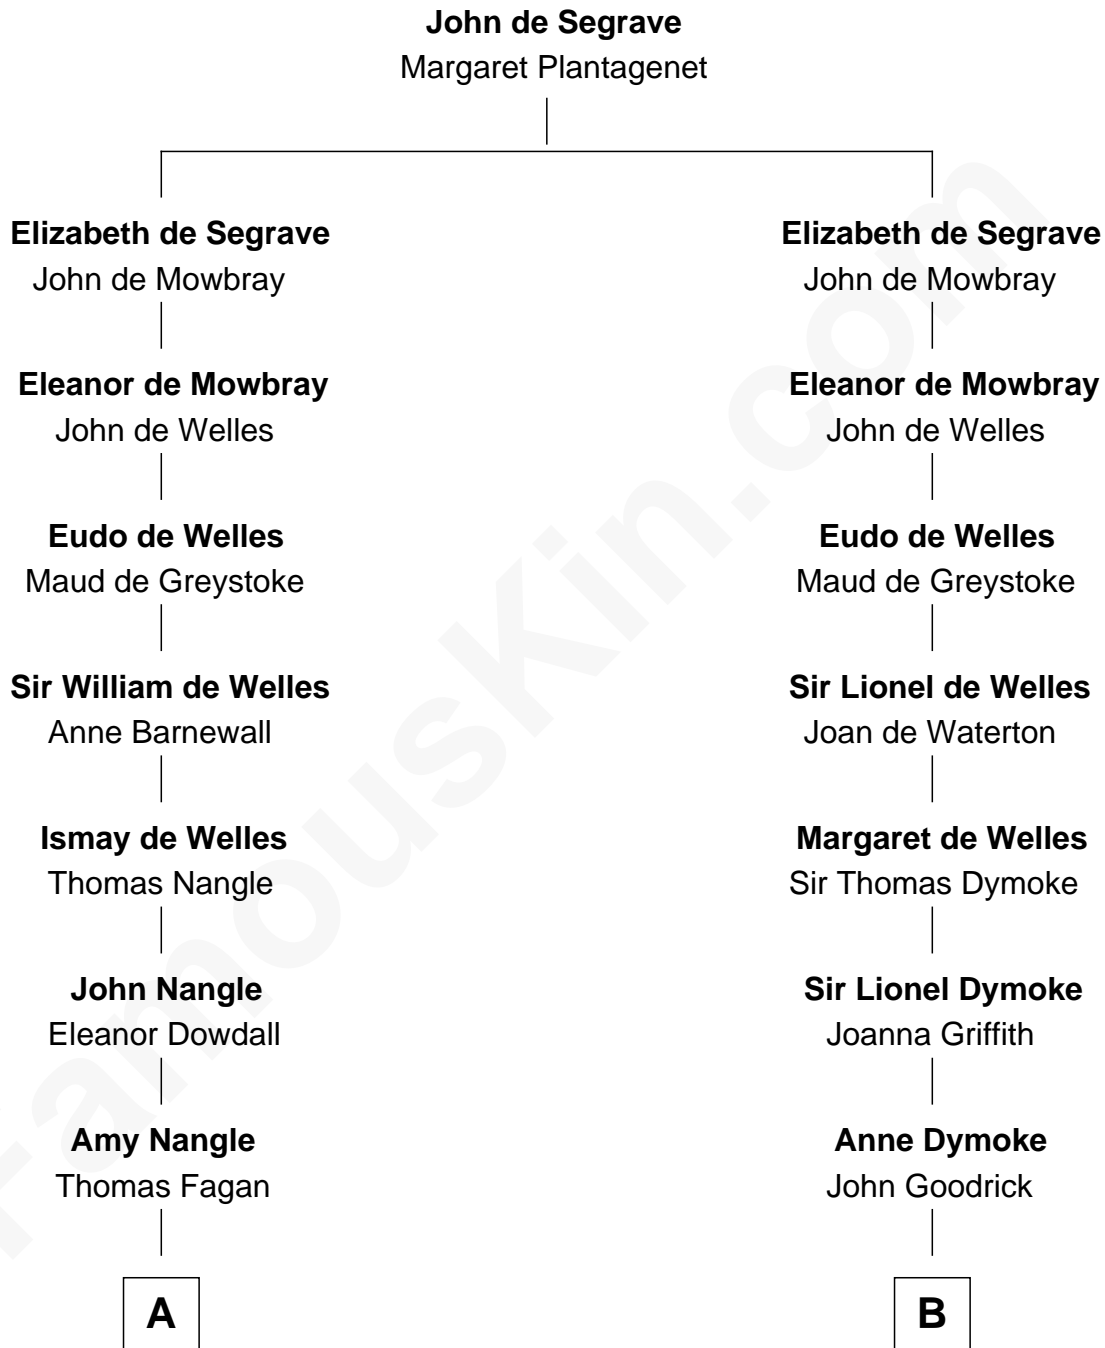

FamousKin.com Relationship Chart of

Prince Harry
Duke of Sussex

20th cousin of

Lucille Ball
TV Actress - "I Love Lucy"

C

Elizabeth Bowes-Lyon

George VI, King of the United Kingdom

Elizabeth II, Queen of the United Kingdom

Prince Philip of Edinburgh

Charles III, King of the United Kingdom

Princess Diana Frances Spencer

Prince Harry

Duke of Sussex

D

George Osborn Durrell

Anne Jane Jewell