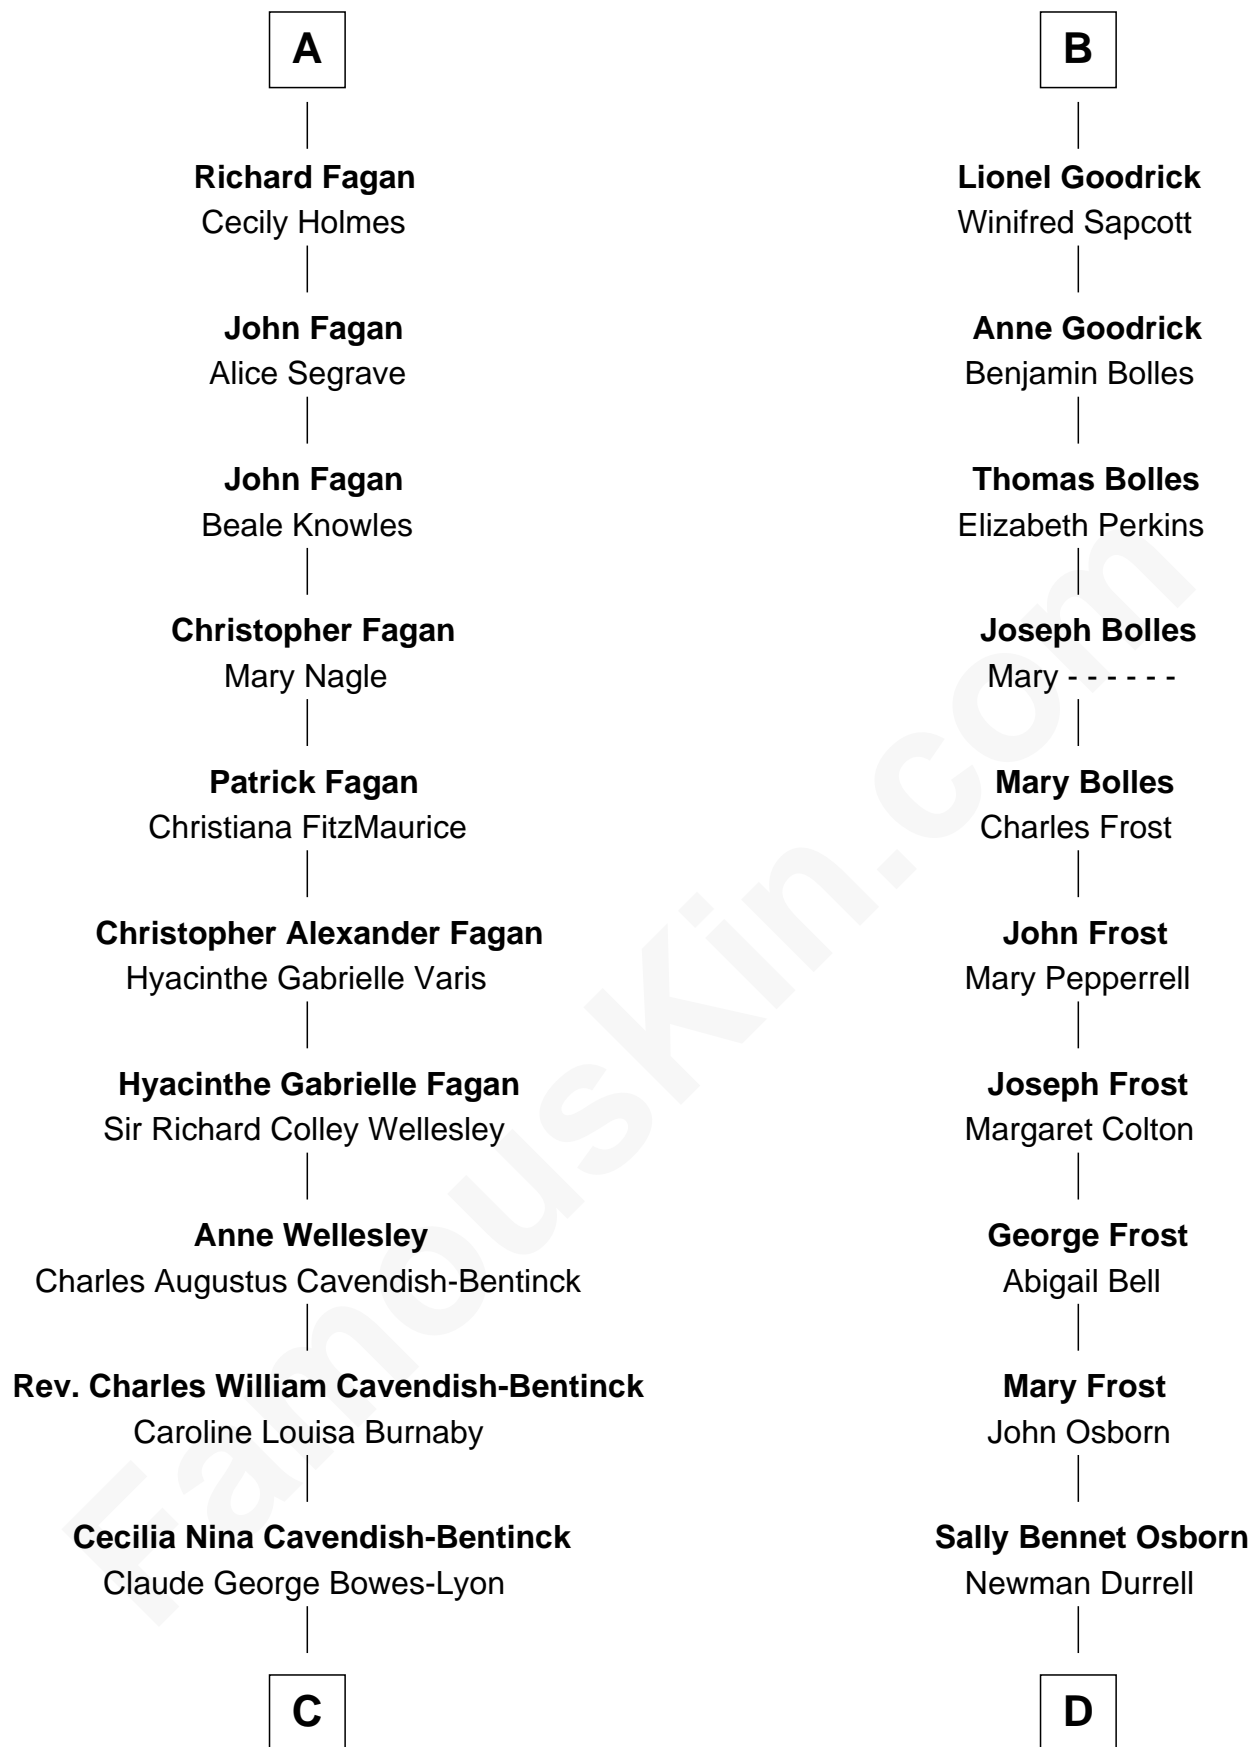

FamousKin.com Relationship Chart of

Prince Harry
Duke of Sussex

20th cousin of

Lucille Ball
TV Actress - "I Love Lucy"

C

Elizabeth Bowes-Lyon

George VI, King of the United Kingdom

Elizabeth II, Queen of the United Kingdom

Prince Philip of Edinburgh

Charles III, King of the United Kingdom

Princess Diana Frances Spencer

Prince Harry

Duke of Sussex

D

George Osborn Durrell

Anne Jane Jewell