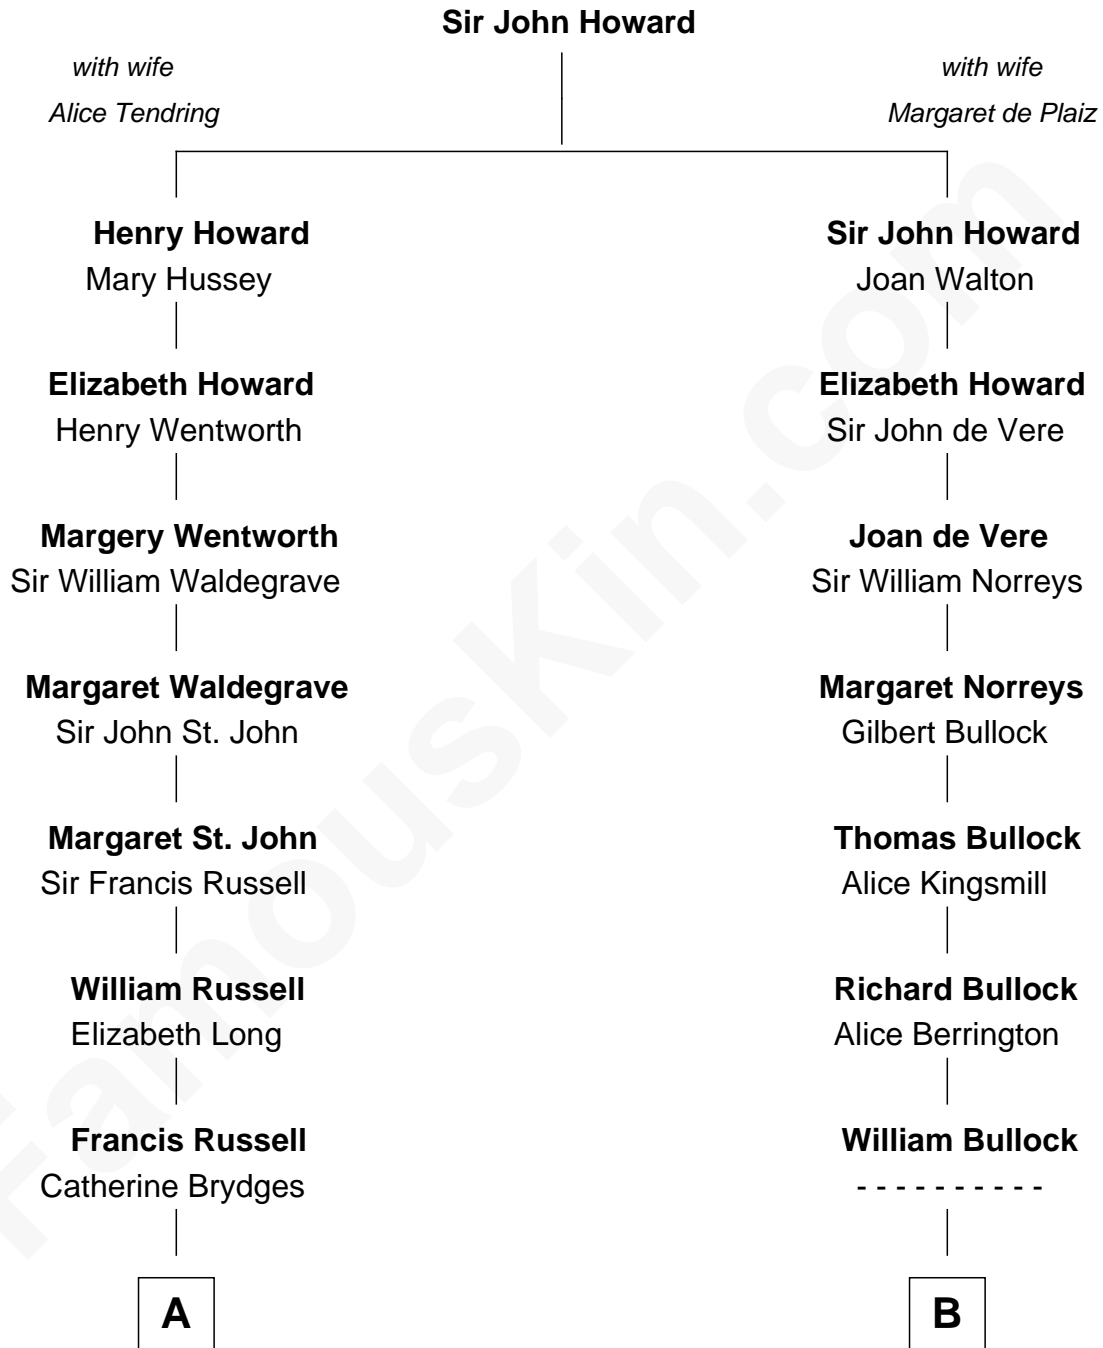

FamousKin.com
Relationship Chart of
Prince Harry
Duke of Sussex

18th cousin 2 times removed of
Carl Wilson
Co-Founder of The Beach Boys

A

Anne Russell

George Digby

Ann Digby

Sir Robert Spencer

Sir Charles Spencer

Anne Churchill

John Spencer

Georgiana Carolina Carteret

John Spencer

Margaret Georgiana Poyntz

George John Spencer

Lavina Bingham

Frederick Spencer