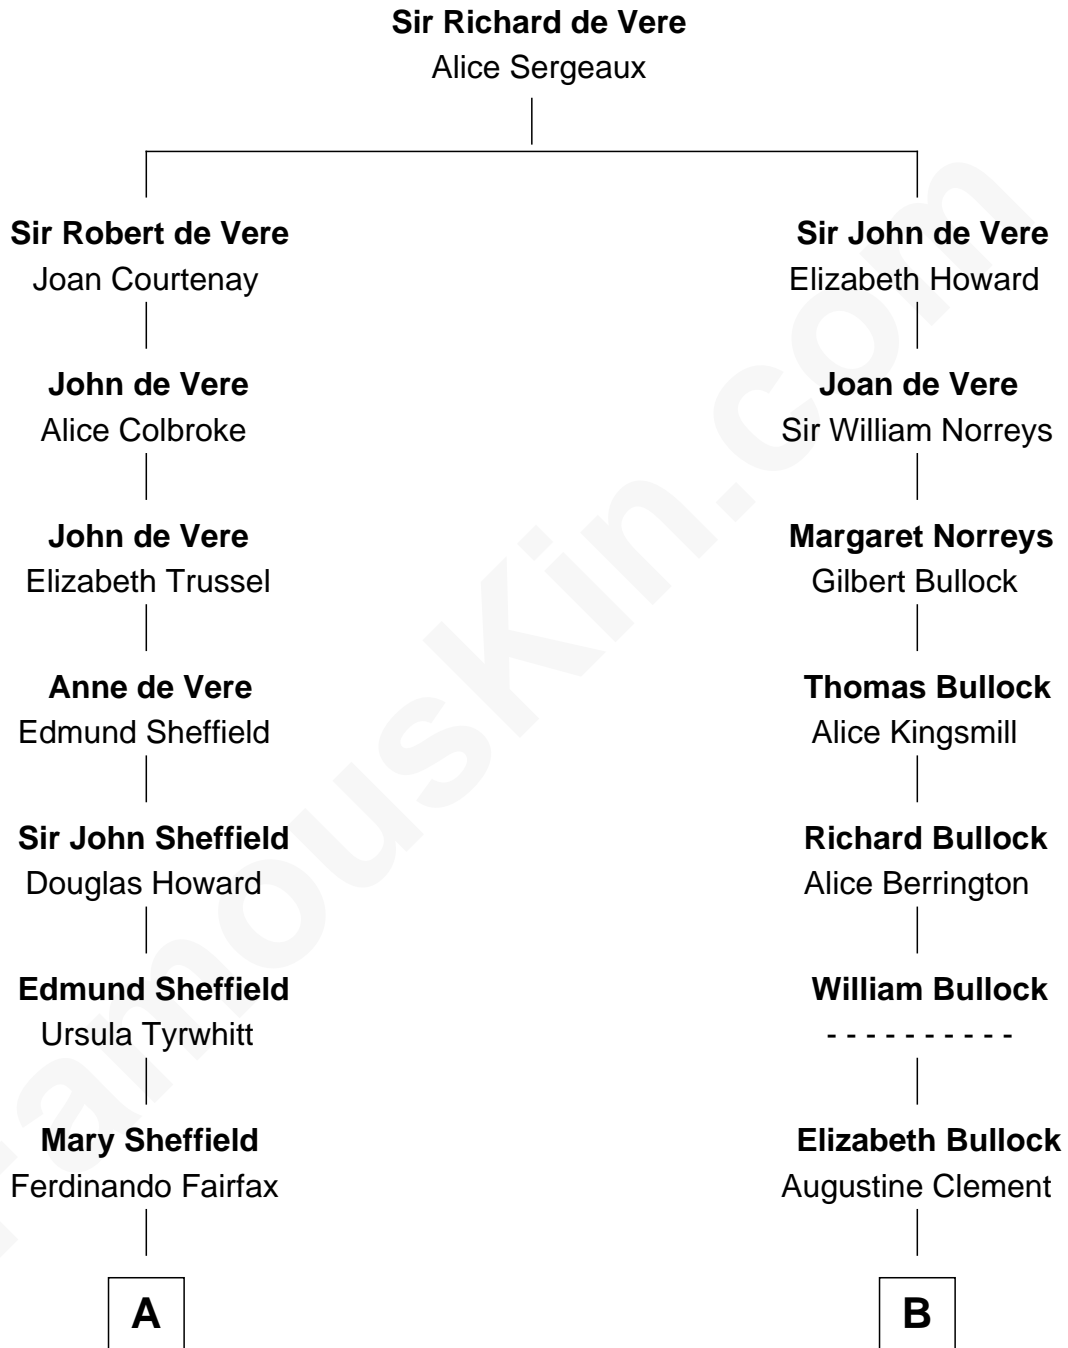

# FamousKin.com Relationship Chart of

**Prince Harry**  
*Duke of Sussex*

19th cousin of

**Carl Wilson**

*Co-Founder of The Beach Boys*

**A**

**Frances Fairfax**  
Sir Thomas Widdrington

**Catherine Widdrington**  
Sir Robert Shafto

**Mark Shafto**  
Margaret Ingleby

**John Shafto**  
Dorothy Jackson

**Dorothy Shafto**  
Wilmot Vaughan

**Dorothy Elizabeth Vaughan**  
Lawrence Palk

**Elizabeth Malet Palk**  
Sir Horace Beauchamp Seymour