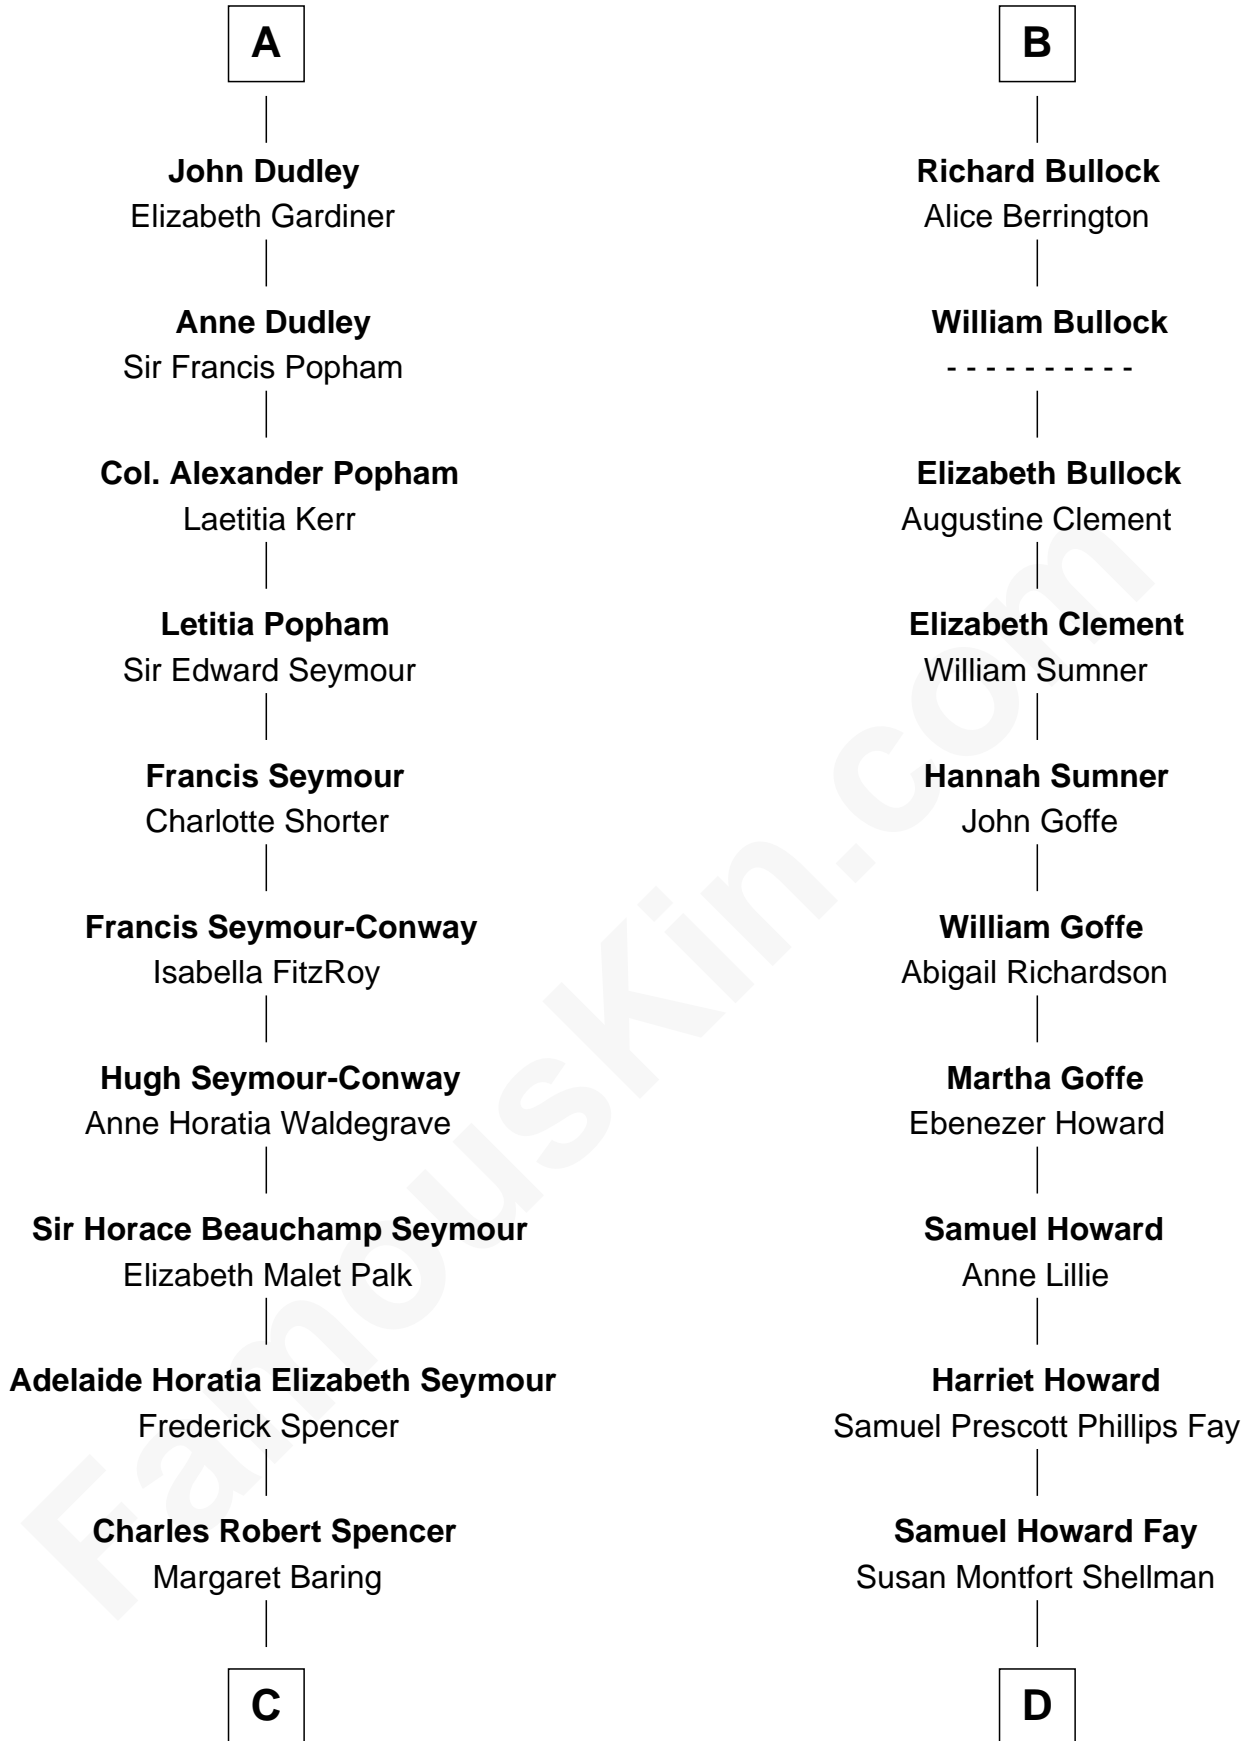

FamousKin.com Relationship Chart of

Prince Harry
Duke of Sussex

20th cousin 1 time removed of

Jeb Bush

43rd Governor of Florida

William de Montagu
Katherine de Grandison

Philippa de Montagu
Sir Roger de Mortimer

Edmund Mortimer
Philippa Plantagenet

Elizabeth Mortimer
Sir Henry Percy

Elizabeth Percy
Sir John Clifford

Thomas Clifford
Joan Dacre

Matilda Clifford
Sir Edmund Sutton

Thomas Dudley
Grace Threlkeld

A

Sibyl de Montagu
Sir Edmund Fitzalan

Philippe Fitzalan
Sir Richard Sergeaux

Alice Sergeaux
Sir Richard de Vere

Sir John de Vere
Elizabeth Howard

Joan de Vere
Sir William Norreys

Margaret Norreys
Gilbert Bullock

Thomas Bullock
Alice Kingsmill

B

C

Albert Edward John Spencer

Cynthia Elinor Beatrix Hamilton

Edward John Spencer

Frances Ruth Burke Roche

Princess Diana Frances Spencer

Charles III, King of the United Kingdom

Prince Harry