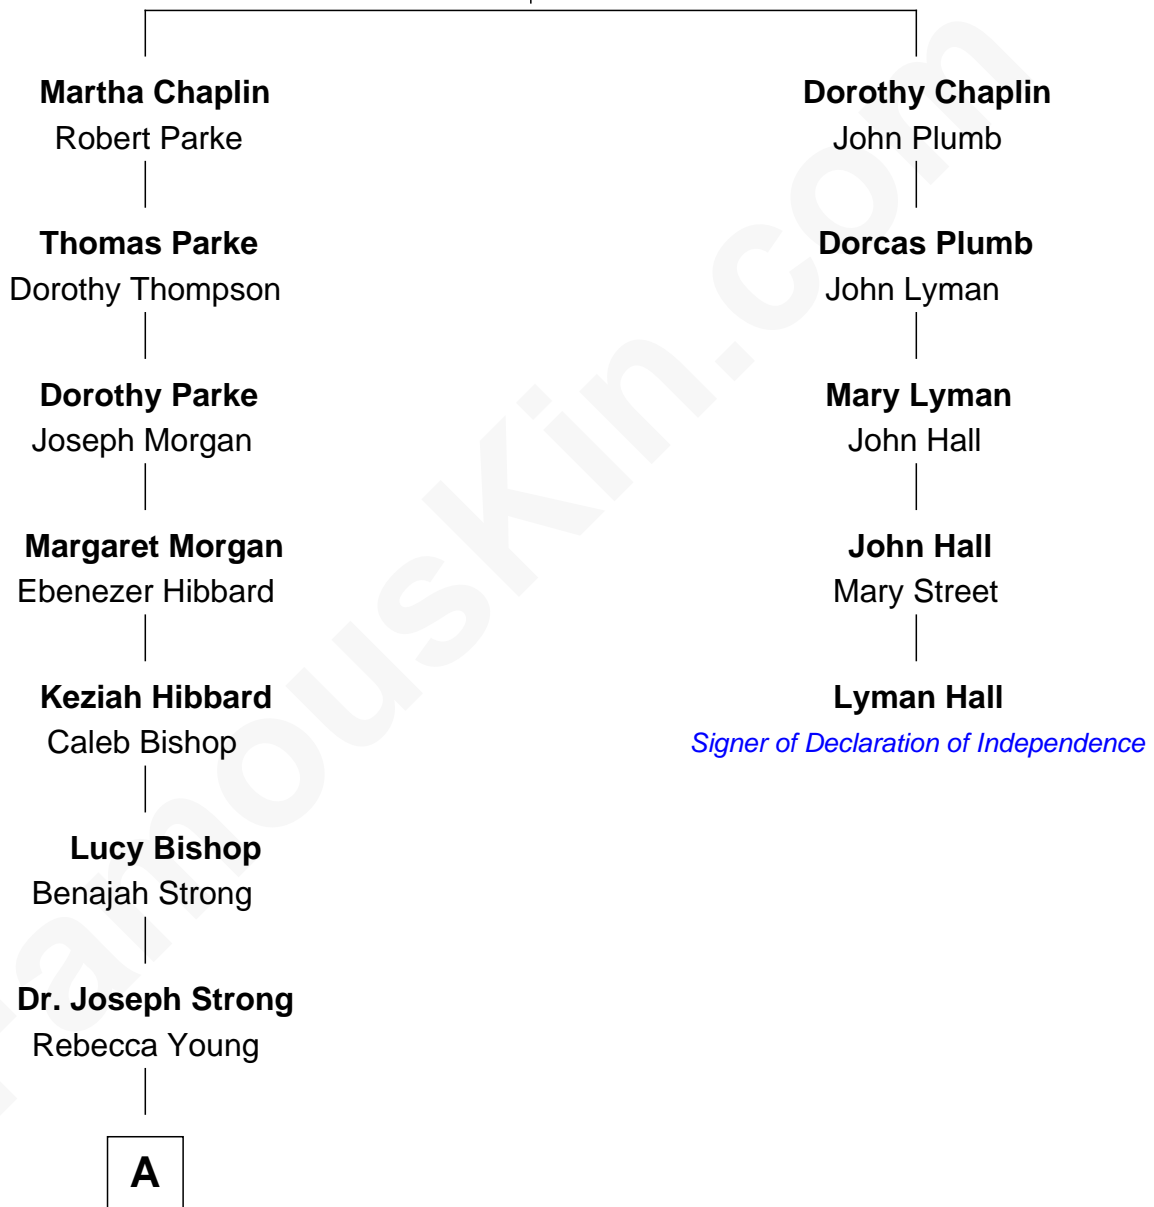

FamousKin.com Relationship Chart of

Prince Harry
Duke of Sussex

4th cousin 9 times removed of

Lyman Hall

Signer of the Declaration of Independence

William Chaplin
Agnes Holborough

A

—
Eleanor Strong

John Wood

—
Ellen Wood

Franklin H. Work

—
Frances Eleanor Work

James Boothby Burke Roche

—
Edmund Maurice Burke Roche

Ruth Sylvia Gill

—
Frances Ruth Burke Roche

Edward John Spencer

—
Princess Diana Frances Spencer

Charles III, King of the United Kingdom

—
Prince Harry

Duke of Sussex

FamousKin.com