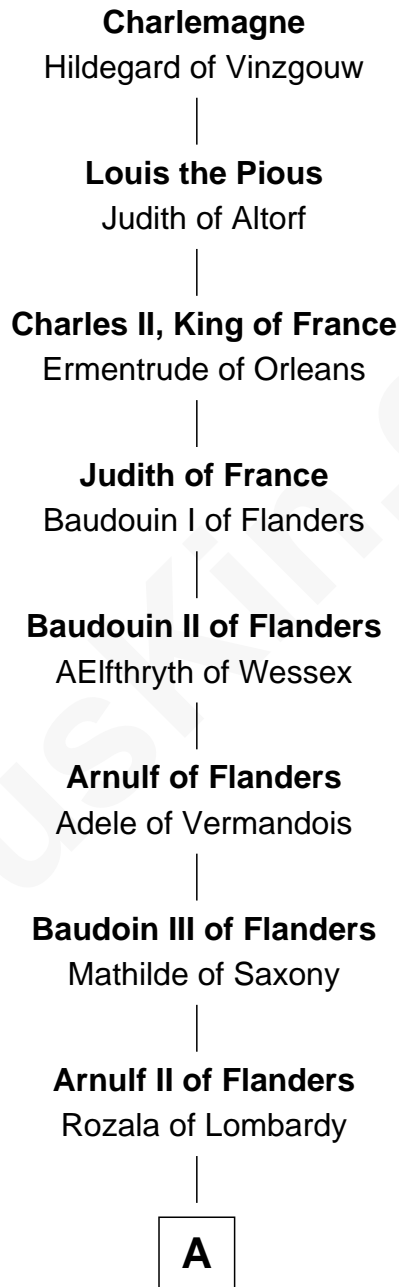

# FamousKin.com Relationship Chart of

**Prince Harry**

*Duke of Sussex*

35th Great-grandson of

**Charlemagne**

*King of the Franks*

**A**

**Baudoin IV of Flanders**

Ogive of Luxembourg

**Baudoin V of Flanders**

Adela of France

**Matilda of Flanders**

William I, King of England

**Henry I, King of England**

Maud of Scotland

**Maud of England**

Geoffrey Plantagenet

**Henry II, King of England**

Eleanor of Aquitaine

**John, King of England**

----- De Warenne

**Sir Richard FitzRoy**

Rose de Dover

**Isabel de Dover**