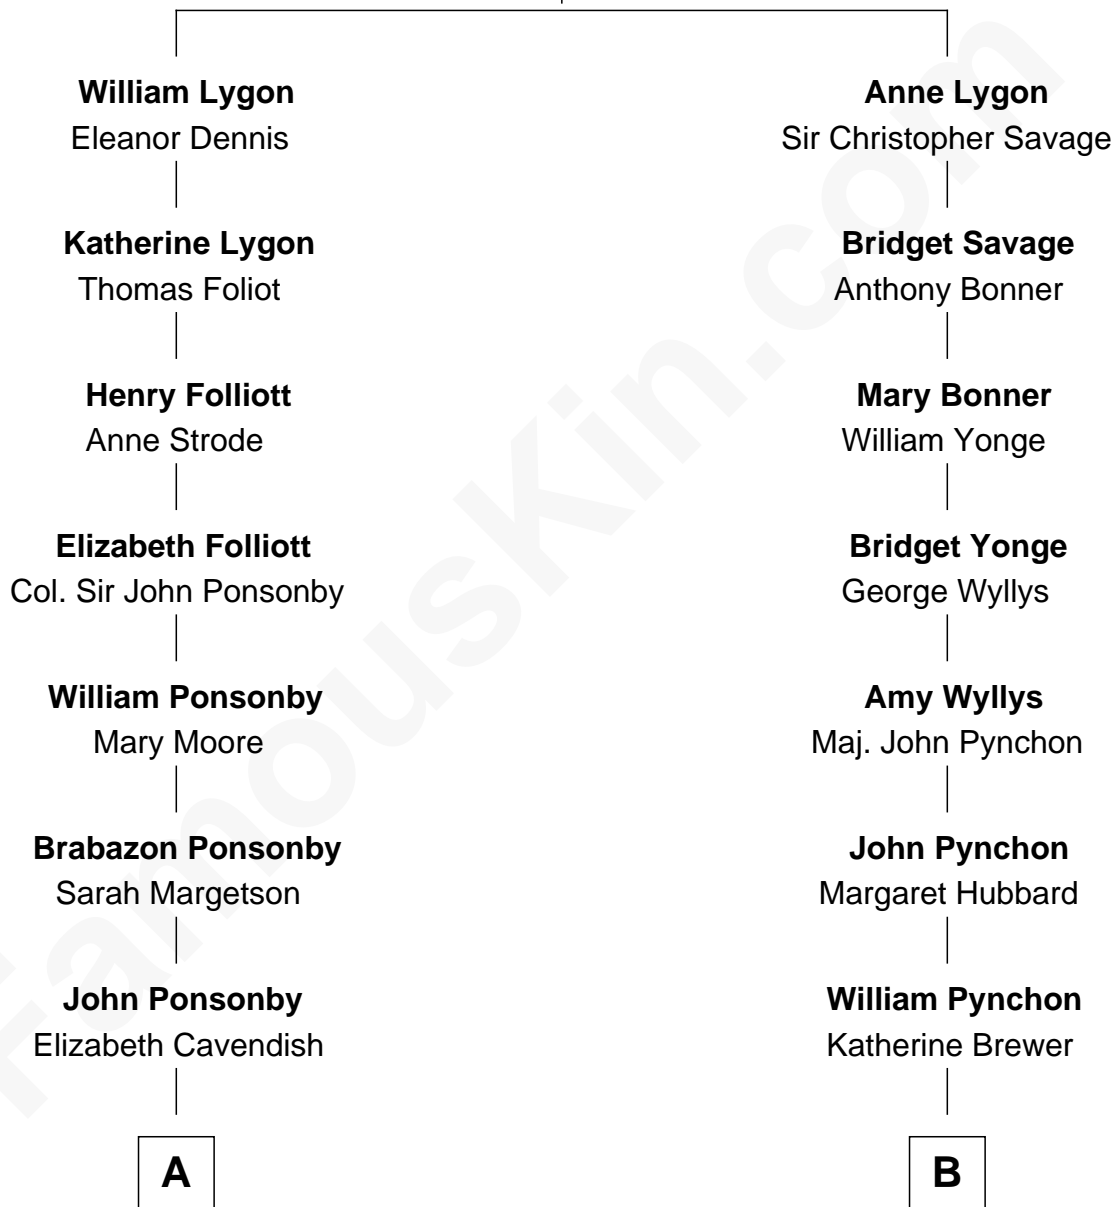

FamousKin.com Relationship Chart of

Prince Harry
Duke of Sussex

13th cousin 2 times removed of

Thomas Pynchon
American Novelist

Sir Richard Lygon
Margaret Greville

A

William Brabazon Ponsonby

Louisa Molesworth

Mary Elizabeth Ponsonby

Charles Grey

Elizabeth Grey

John Crocker Bulteel

Louisa Emily Charlotte Bulteel

Edward Charles Baring

Margaret Baring

Charles Robert Spencer

Albert Edward John Spencer

Cynthia Elinor Beatrix Hamilton

Edward John Spencer

Frances Ruth Burke Roche

Princess Diana Frances Spencer

Charles III, King of the United Kingdom

Prince Harry

Duke of Sussex

B

Joseph Pynchon

Sarah Ruggles

Thomas Ruggles Pynchon

Mary Tomlinson

William Henry Ruggles Pynchon

Mary Murdock

William Lyon Pynchon