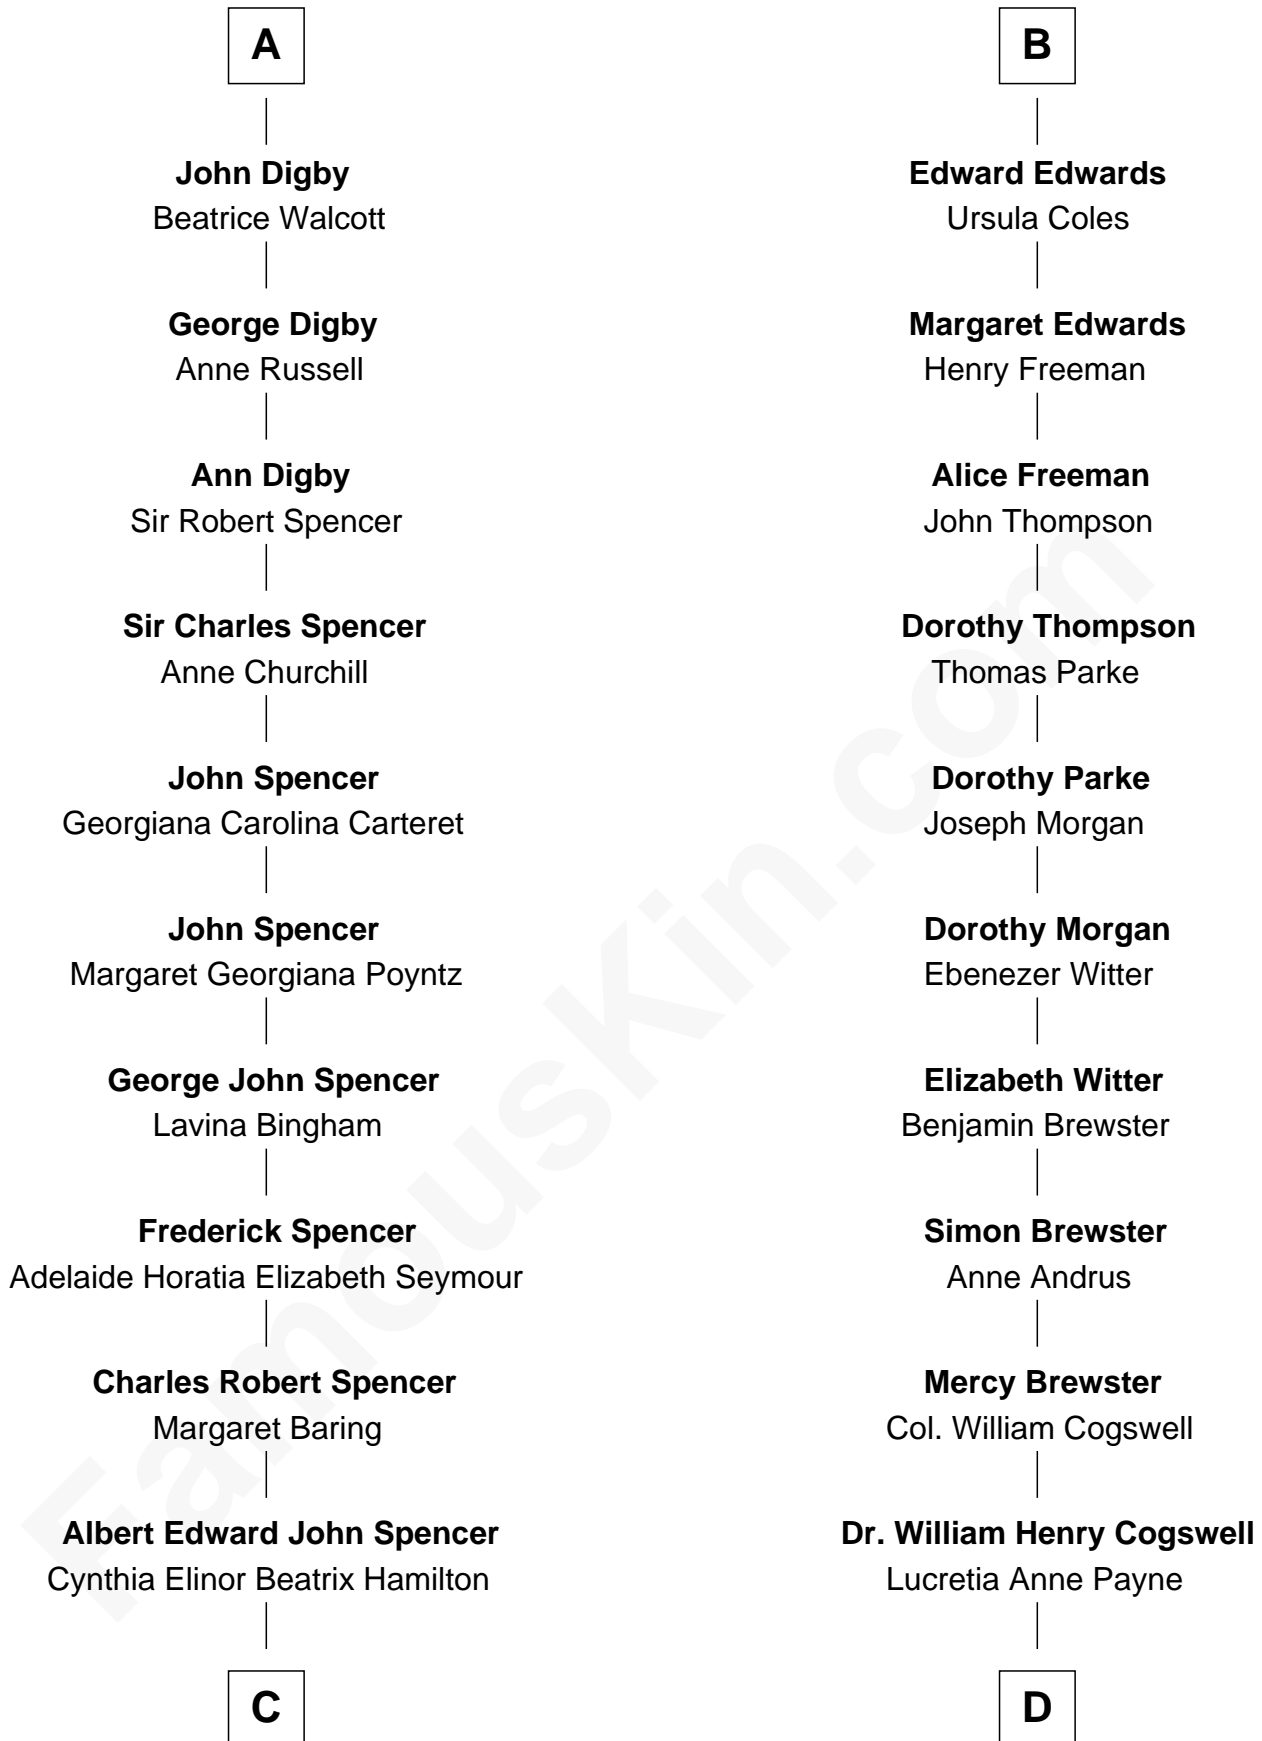

FamousKin.com Relationship Chart of

Prince Harry
Duke of Sussex

19th cousin 1 time removed of

Thomas Pynchon
American Novelist

William de la Spine
Alice de Bruley

C

Edward John Spencer
Frances Ruth Burke Roche

Princess Diana Frances Spencer
Charles III, King of the United Kingdom

Prince Harry
Duke of Sussex

D

Annie Payne Cogswell
William Lyon Pynchon

William Henry Chichele Pynchon
Carrie Susan Moyses

Thomas Ruggles Pynchon
Catherine Frances Bennett