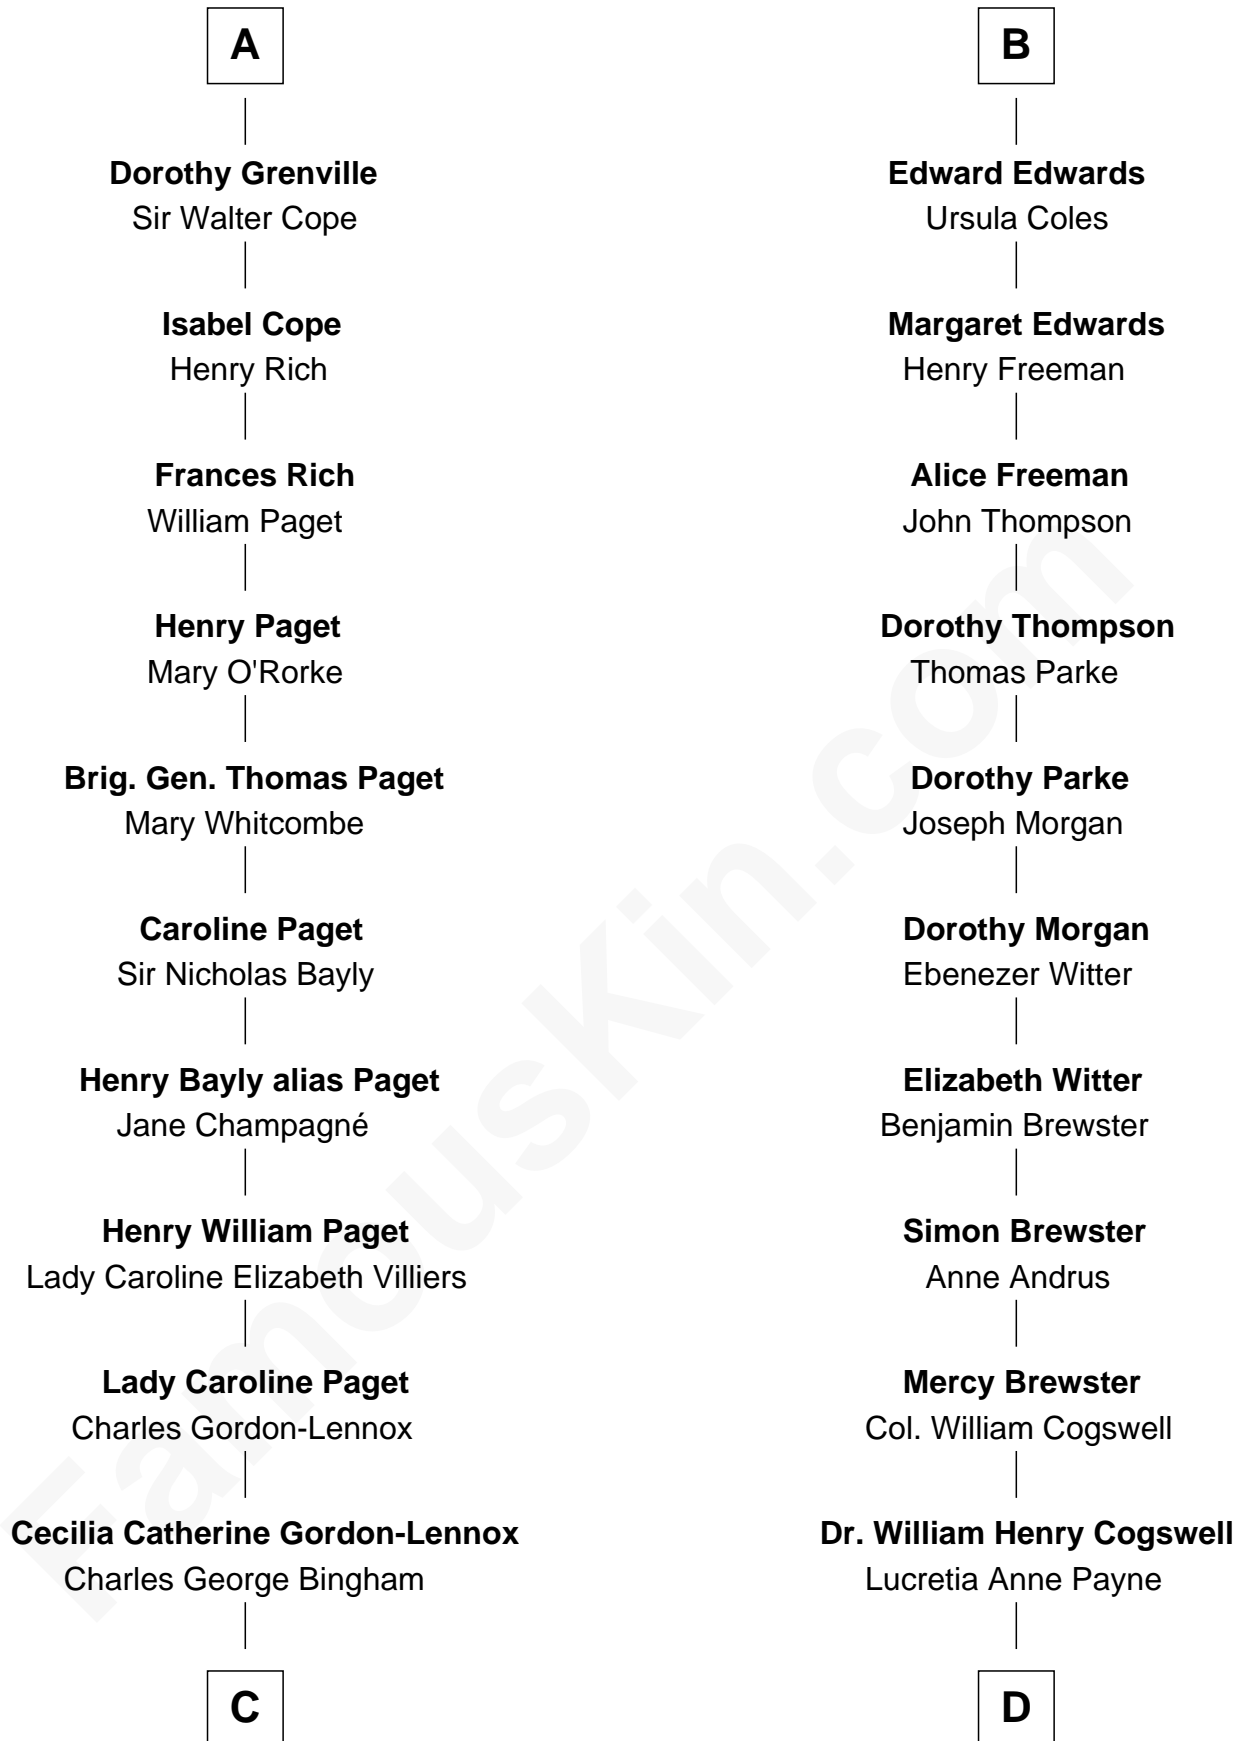

# FamousKin.com Relationship Chart of

**Prince Harry**

*Duke of Sussex*

20th cousin 1 time removed of

**Thomas Pynchon**

*American Novelist*

**Sir John Giffard**

Lucy de Morteyn

**Sir Thomas Giffard**  
Elizabeth de Missenden

**Roger Giffard**  
Isabel Stretle

**Thomas Giffard**  
Eleanor Vaux

**John Giffard**  
Agnes Winslow

**Roger Giffard**  
Mary Nanseglos

**John Giffard**  
Dorothy Dannett

**Mary Giffard**  
Richard Grenville

**A**

**Sir Thomas Giffard**  
Elizabeth de Missenden

**Roger Giffard**  
Isabel Stretle

**Thomas Giffard**  
Eleanor Vaux

**John Giffard**  
Agnes Winslow

**Thomas Giffard**  
Joan Langston

**Amy Giffard**  
Richard Samwell

**Susanna Samwell**  
Peter Edwards

**B**

**C**

**Rosalind Cecilia Caroline Bingham**

James Albert Edward Hamilton

**Cynthia Elinor Beatrix Hamilton**

Albert Edward John Spencer