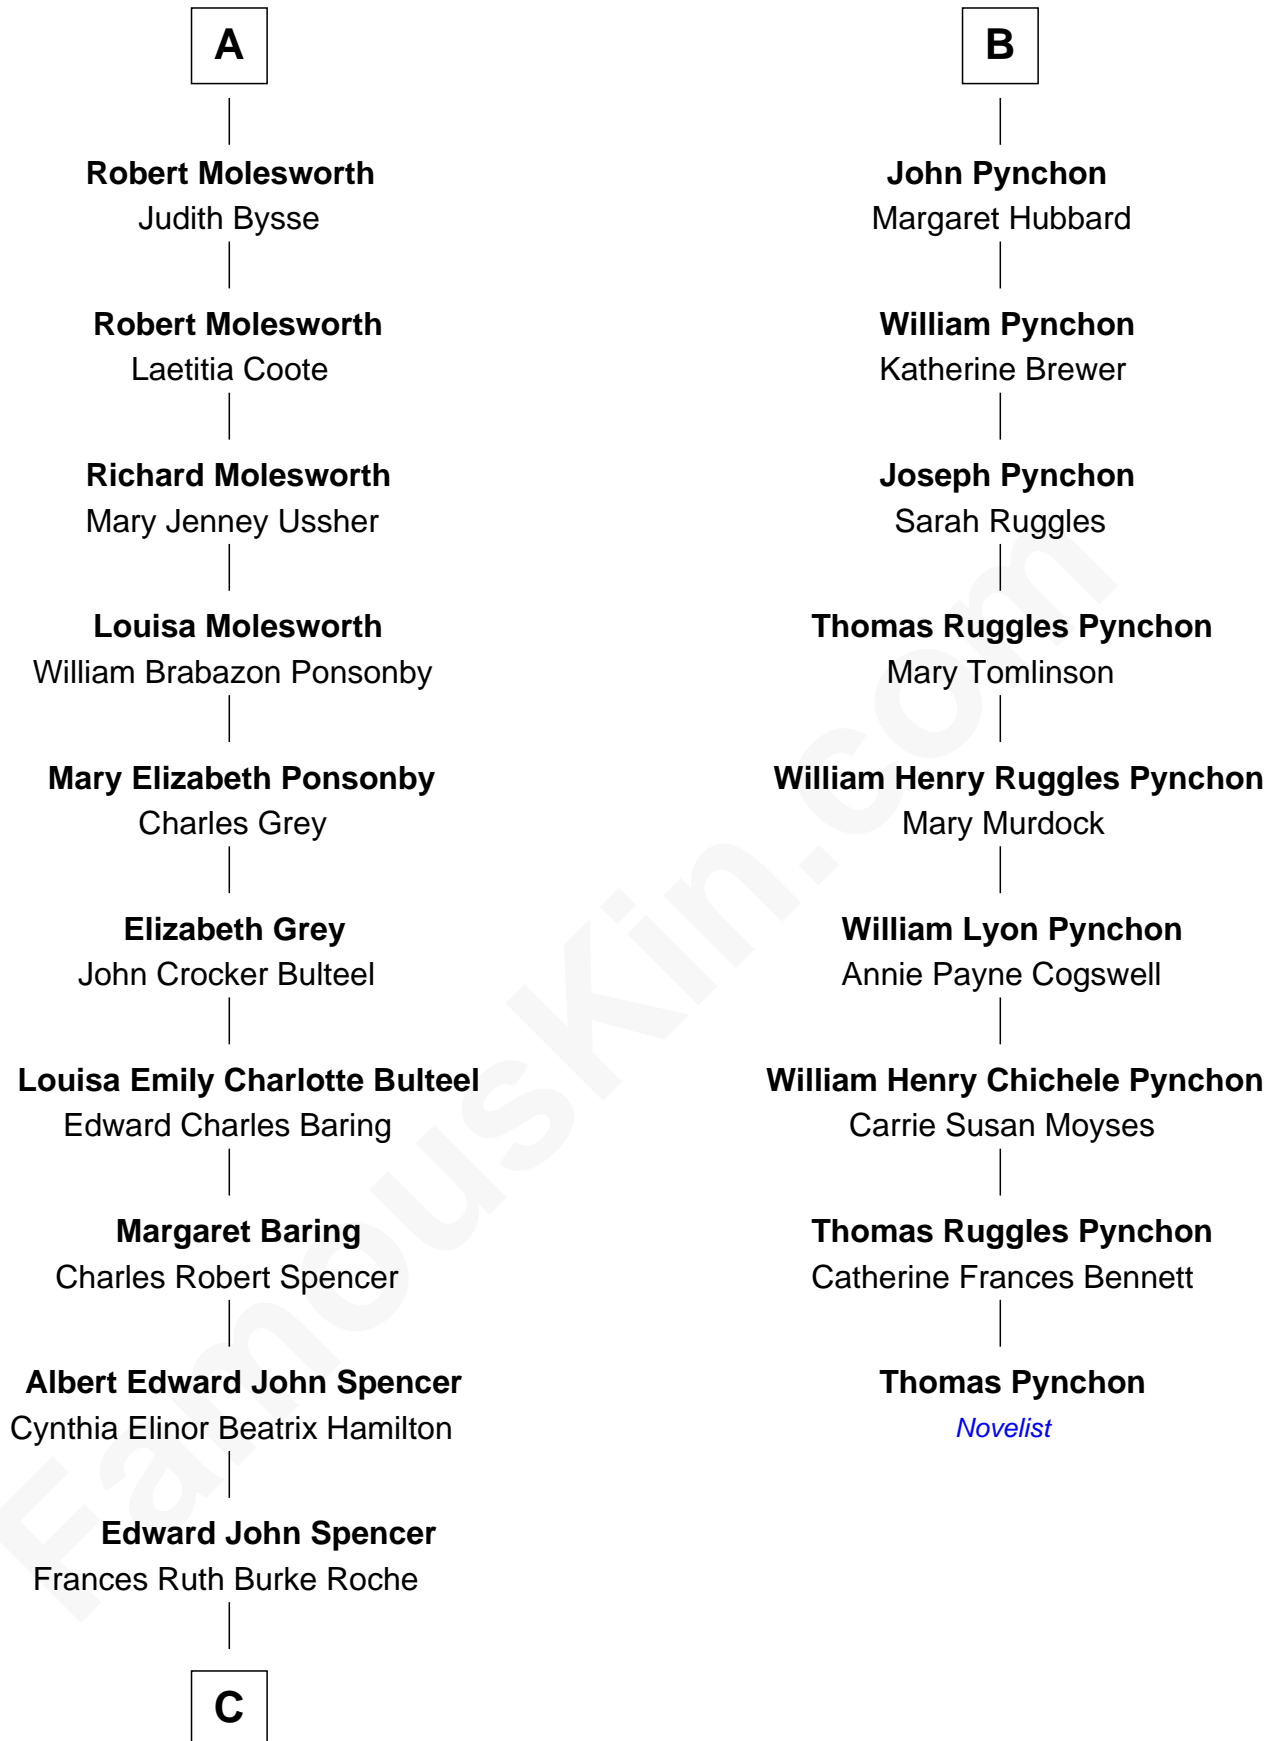

FamousKin.com Relationship Chart of

Prince Harry
Duke of Sussex

15th cousin 3 times removed of

Thomas Pynchon
American Novelist

Sir Robert Corbet
Margaret - - - - -

Sir Roger Corbet
Elizabeth Hopton

Mary Corbet
Robert Charlton

Sir Richard Corbet
Elizabeth Devereux

Richard Charlton
Elizabeth Mainwaring

Sir Robert Corbet
Elizabeth Vernon

Anne Charlton
Francis Yonge

Sir Roger Corbet
Anne Windsor

John Yonge
Maud Bull

Margaret Corbet
Sir Francis Palmes

William Yonge
Mary Bonner

Sir Francis Palmes
Mary Hadnall

Bridget Yonge
George Wyllys

Mary Palmes
William Molesworth

Amy Wyllys
Maj. John Pynchon

A

B

C